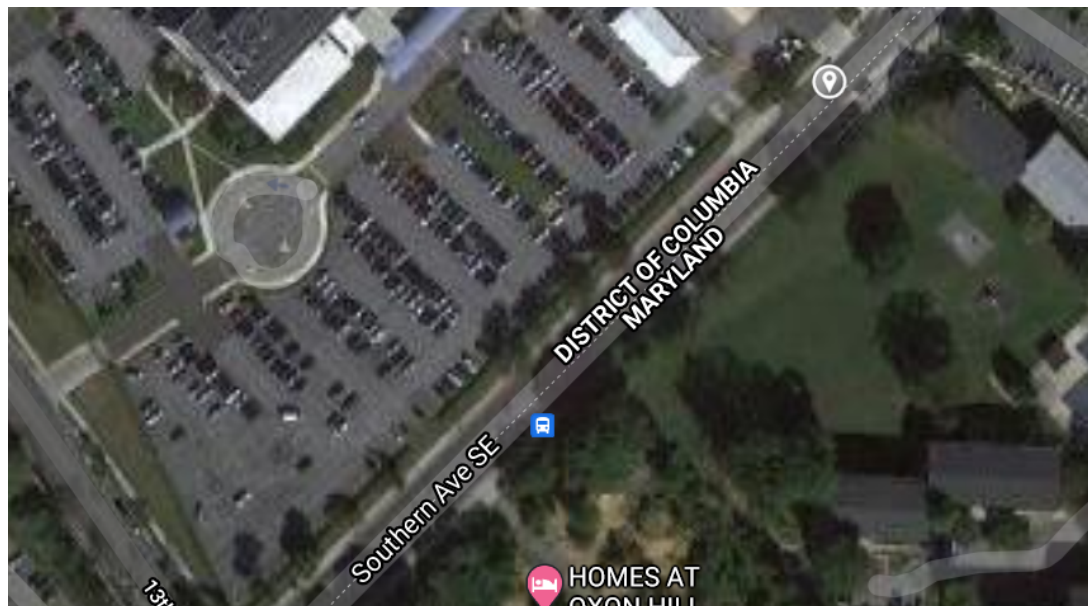

Fatal Crash Follow-up

1300 block of Southern Ave SE

Death Case Year	Ward
20	8
Death Case Number	Crash Date and Time
34	Nov 19, 2020, 12:55:00 PM
Jurisdiction	Fatality Person Pedestrian
MPD	
CCN	
20-165620	
Death Type	
Pedestrian	
Address Location	
1300 block of Southern Ave	
SE	

Narrative

Detectives with the Metropolitan Police Department's Major Crash Investigations Unit are investigating a traffic fatality that occurred on Thursday, November 19, 2020, in the 1300 block of Southern Avenue, Southeast. Preliminary investigation revealed that at approximately 5:55 pm, a Mercedes-Benz was traveling northeast on Southern Avenue, Southeast, when it struck a pedestrian not in a marked crosswalk. DC Fire and Emergency Medical Services responded to the scene and transported the victim to an area hospital. After all life-saving efforts failed, the victim was pronounced dead.

MPD Press release link

<https://mpdc.dc.gov/release/traffic-fatality-1300-block-southern-avenue-southeast-1>

Site Visit(s)

Completed

Factors/context discussed at site visit(s)

Location is within (future phase) of Southern Ave capital project which will provide new roadway markings and traffic calming to the corridor. The first phase of the capital project contract was awarded in spring 2021, with a plan to break ground in summer