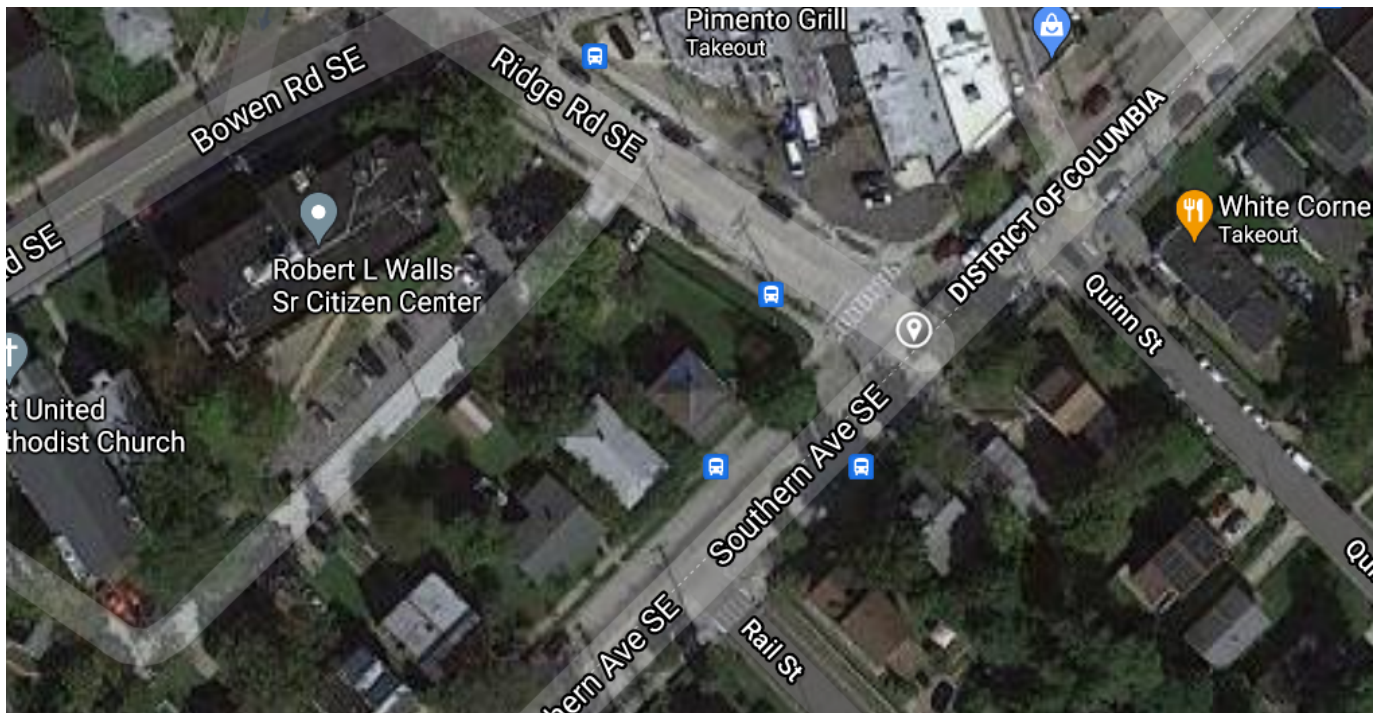

# Fatal Crash Follow-up

Ridge Road and Southern Ave SE

Death Case Year

**20**

Ward

**7**

Death Case Number

**32**

Address Location

**Ridge Road and Southern Ave SE**

Narrative

**Detectives with the Metropolitan Police Department's Major Crash Investigations Unit are investigating a traffic fatality that occurred on Saturday, October 31, 2020, at Ridge Road and Southern Avenue, Southeast. Preliminary investigation revealed that at approximately 5:36 pm, a Mercedes-Benz was traveling at a high rate of speed southwest bound in the 4400 block of Southern Avenue, Southeast and crashed into a Dodge Magnum making a left turn from the 1100 block of Ridge Road Southeast onto Southern Avenue. DC Fire and Emergency Medical Services responded to the scene and transported the victim of the Dodge Magnum to a local hospital. After all life-saving efforts failed, the victim was pronounced dead. Additionally, an adult female and juvenile male, who were passengers in the Mercedes-Benz, were transported to a local hospital for treatment of non-life-threatening injuries.**