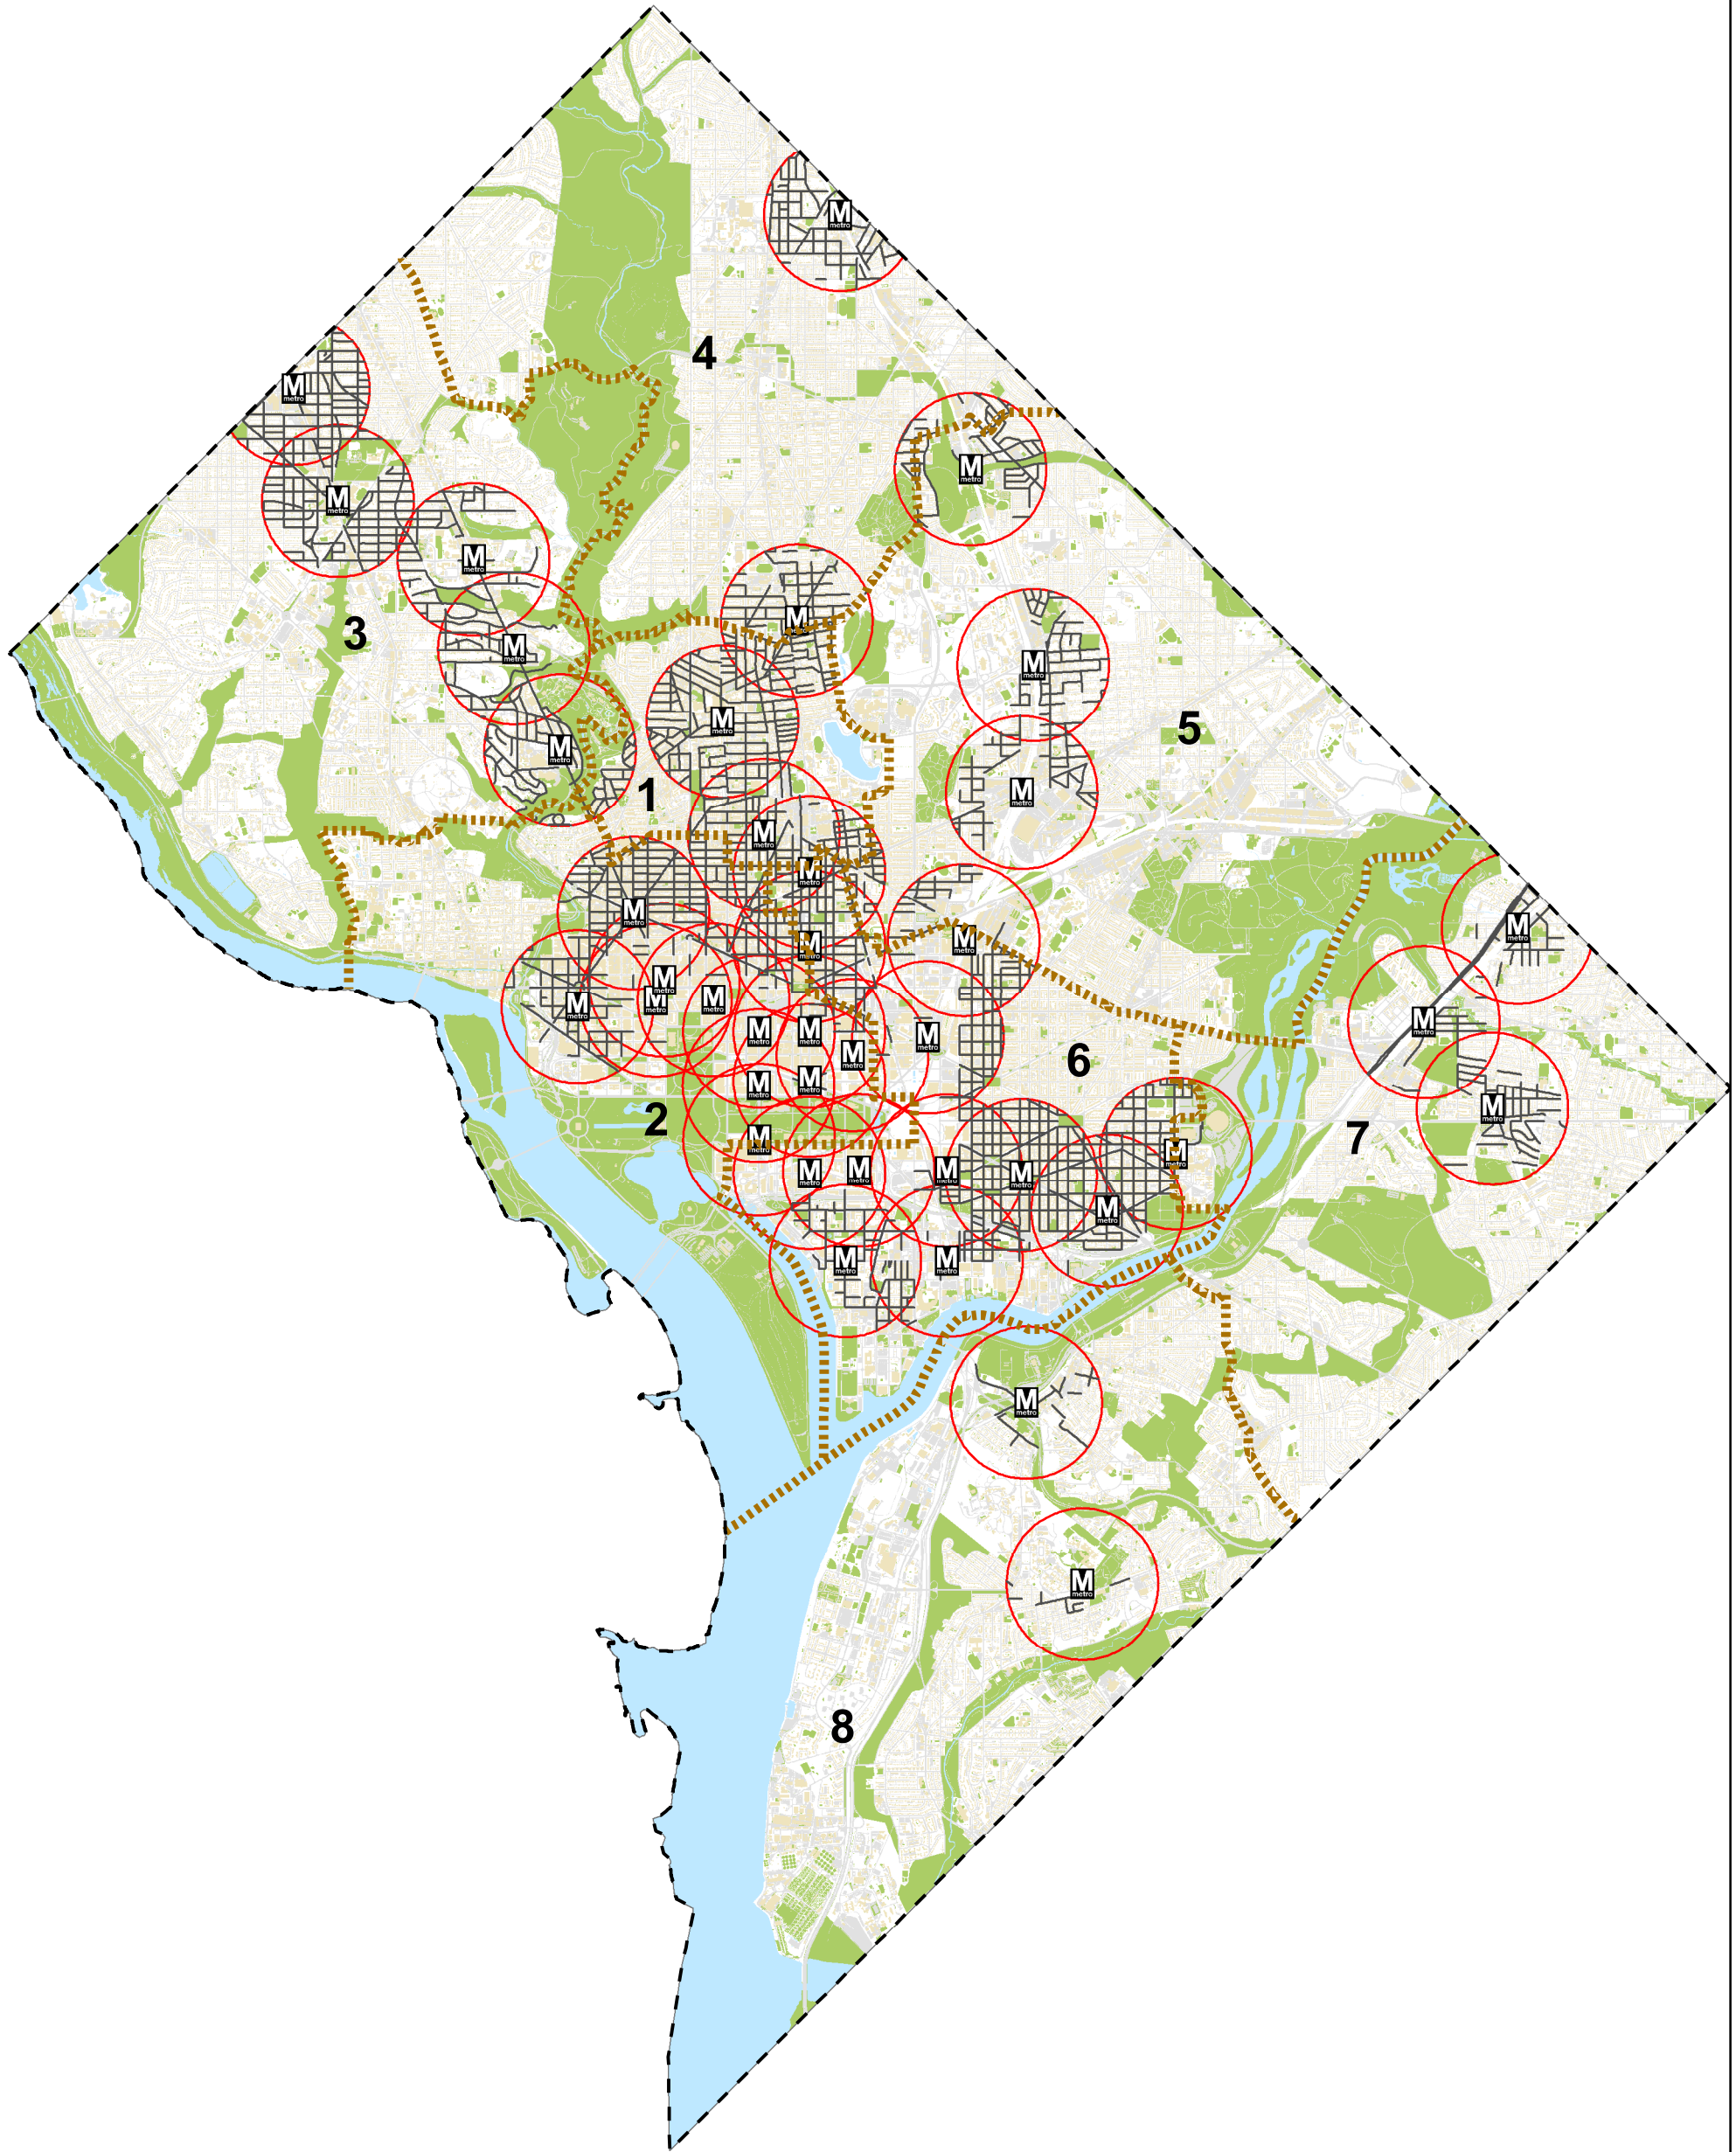

DDOT Curbside Inventory

Residential Parking Permit Blocks within a 1/2 mile radius of Metro Station

LEGEND

-  Metrorail Station
-  Ward Boundary
-  Metrorail Stations 1/2 Mile Buffer
-  Residential Parking Permit Blocks within 1/2 Mile of Metrorail Station

0 2.5 5 Miles