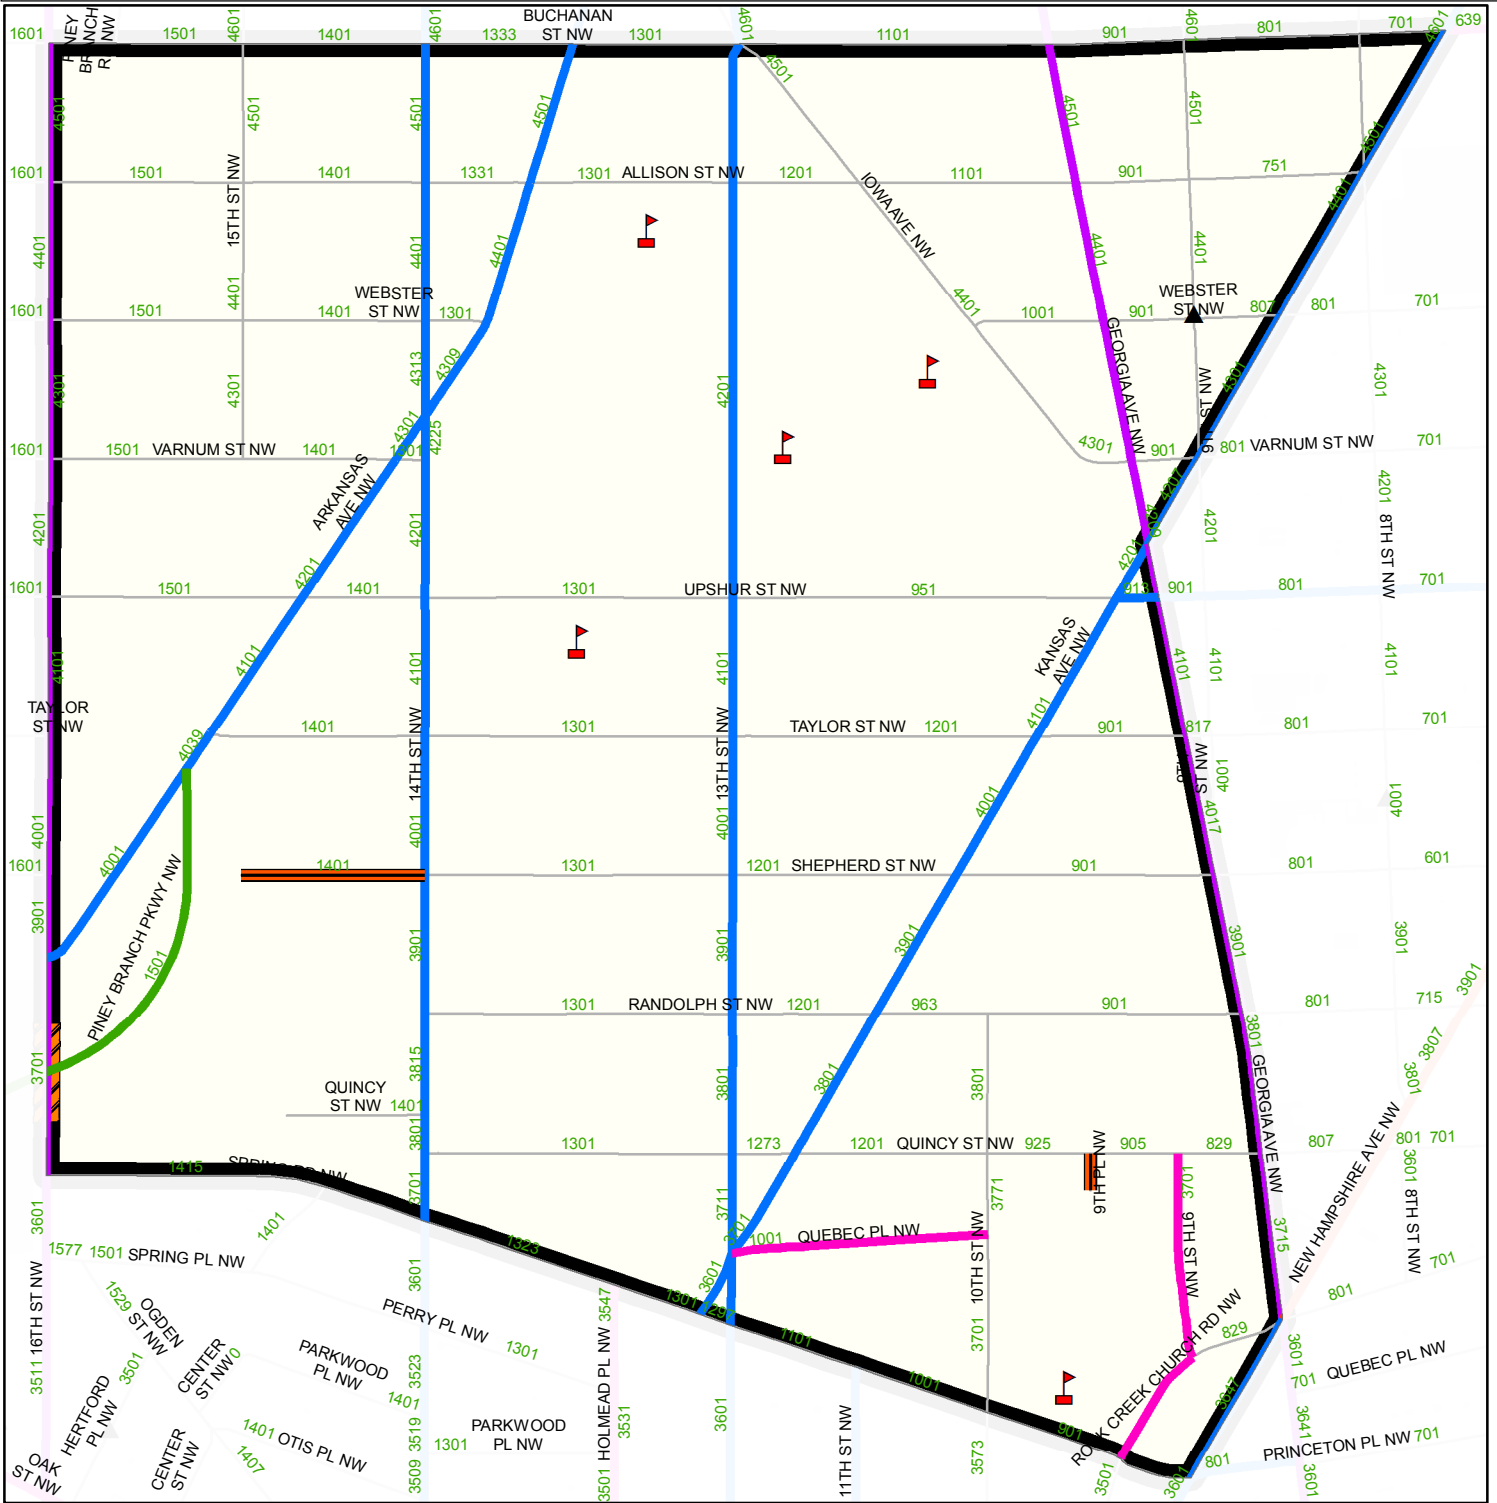

DISTRICT OF COLUMBIA - SNOW PLANNING MAP

Light Plow(910)

Legend			
	Public School		4 - 6 Speed Humps
	Hospital		7 - 10 Speed Humps
	DC Salt Dome		Private Streets
	1 - 3 Speed Humps		AOC
			Primary
			Secondary
			Priority Hills
			Narrow Road
			NPS
			NHS
			Bridge
			PRoutesPly
			Dead End Streets