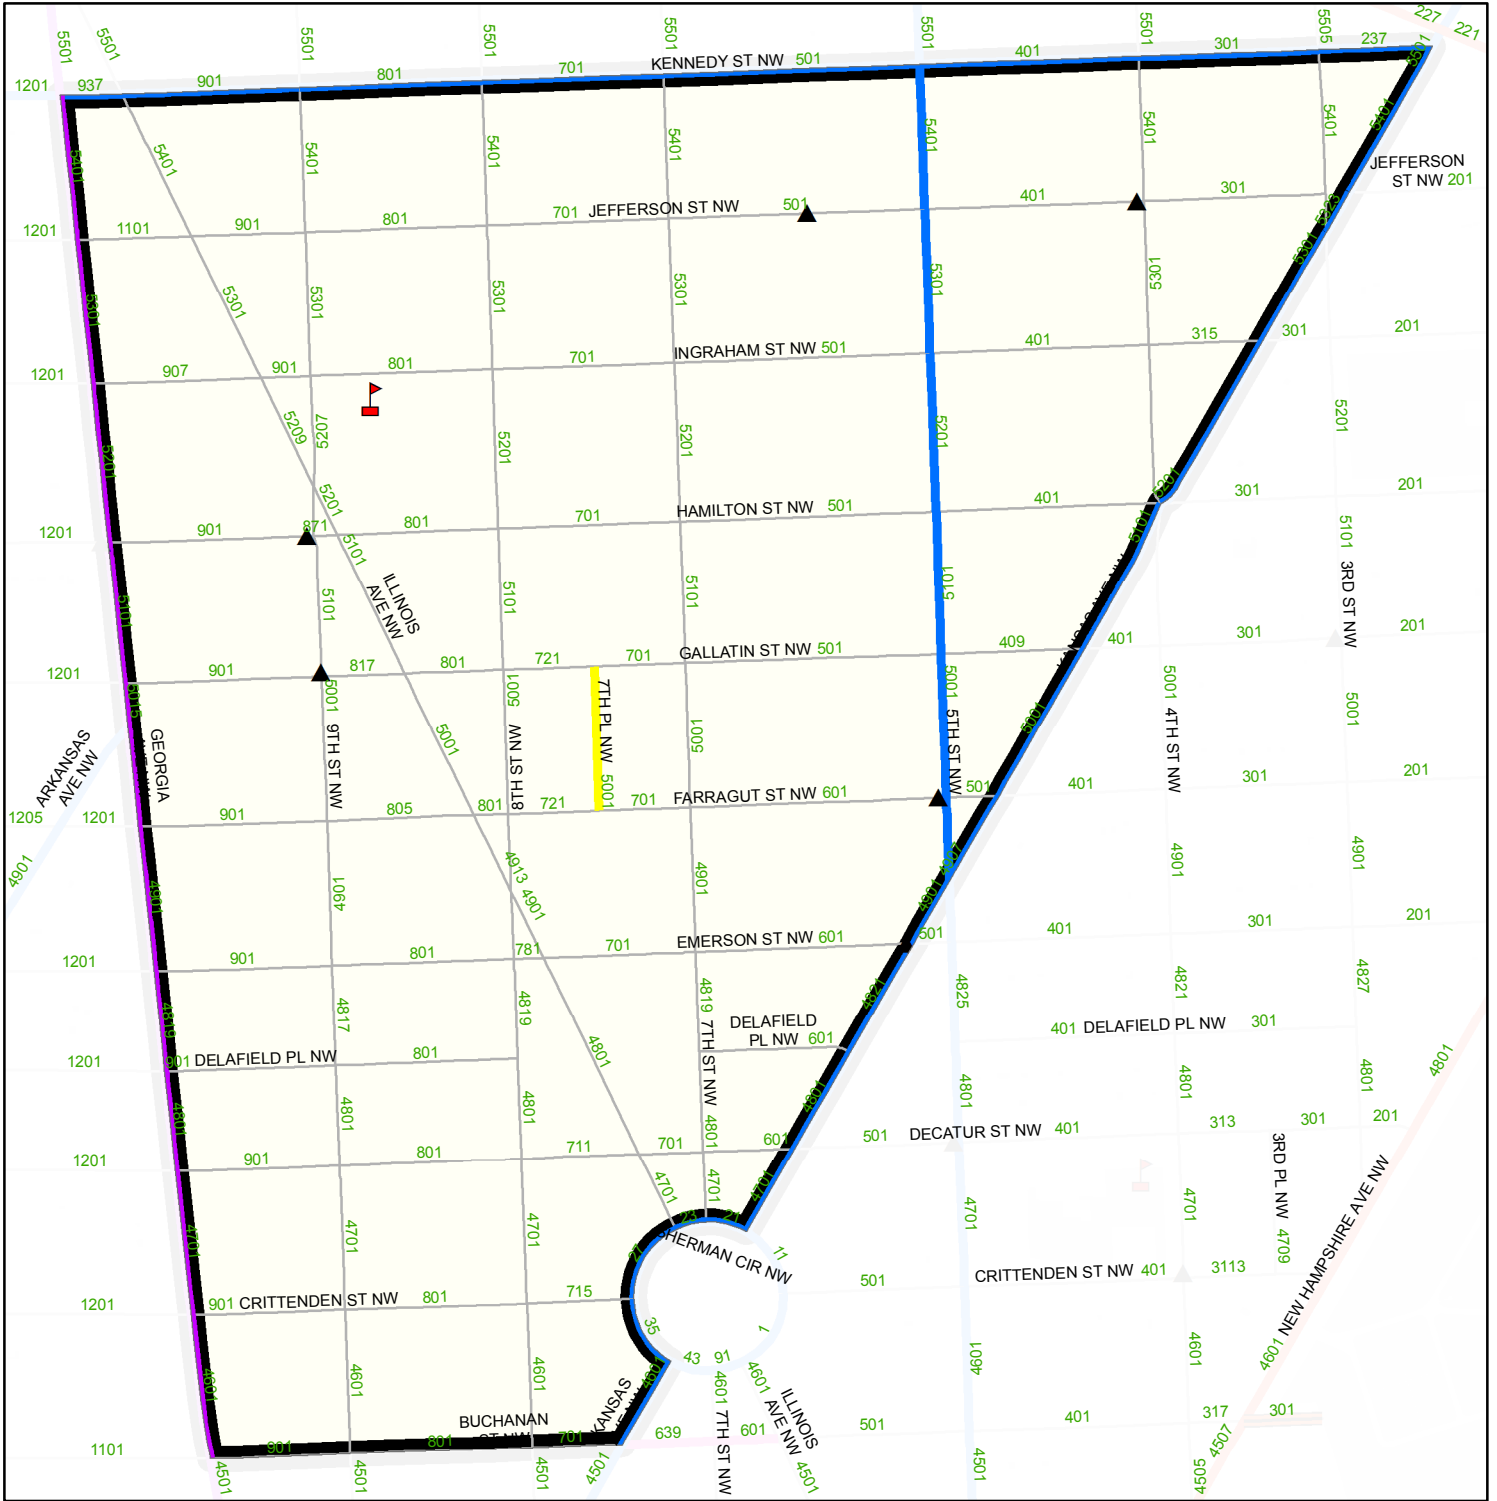

# DISTRICT OF COLUMBIA - SNOW PLANNING MAP

## Light Plow(909)

Legend			
	Public School		4 - 6 Speed Humps
	Hospital		7 - 10 Speed Humps
	DC Salt Dome		1 - 3 Speed Humps
	Dead End Streets		Priority Hills
	AOC		Narrow Road
	Private Streets		NPS
	Primary		NHS
	Secondary		Bridge
			PRoutesPly