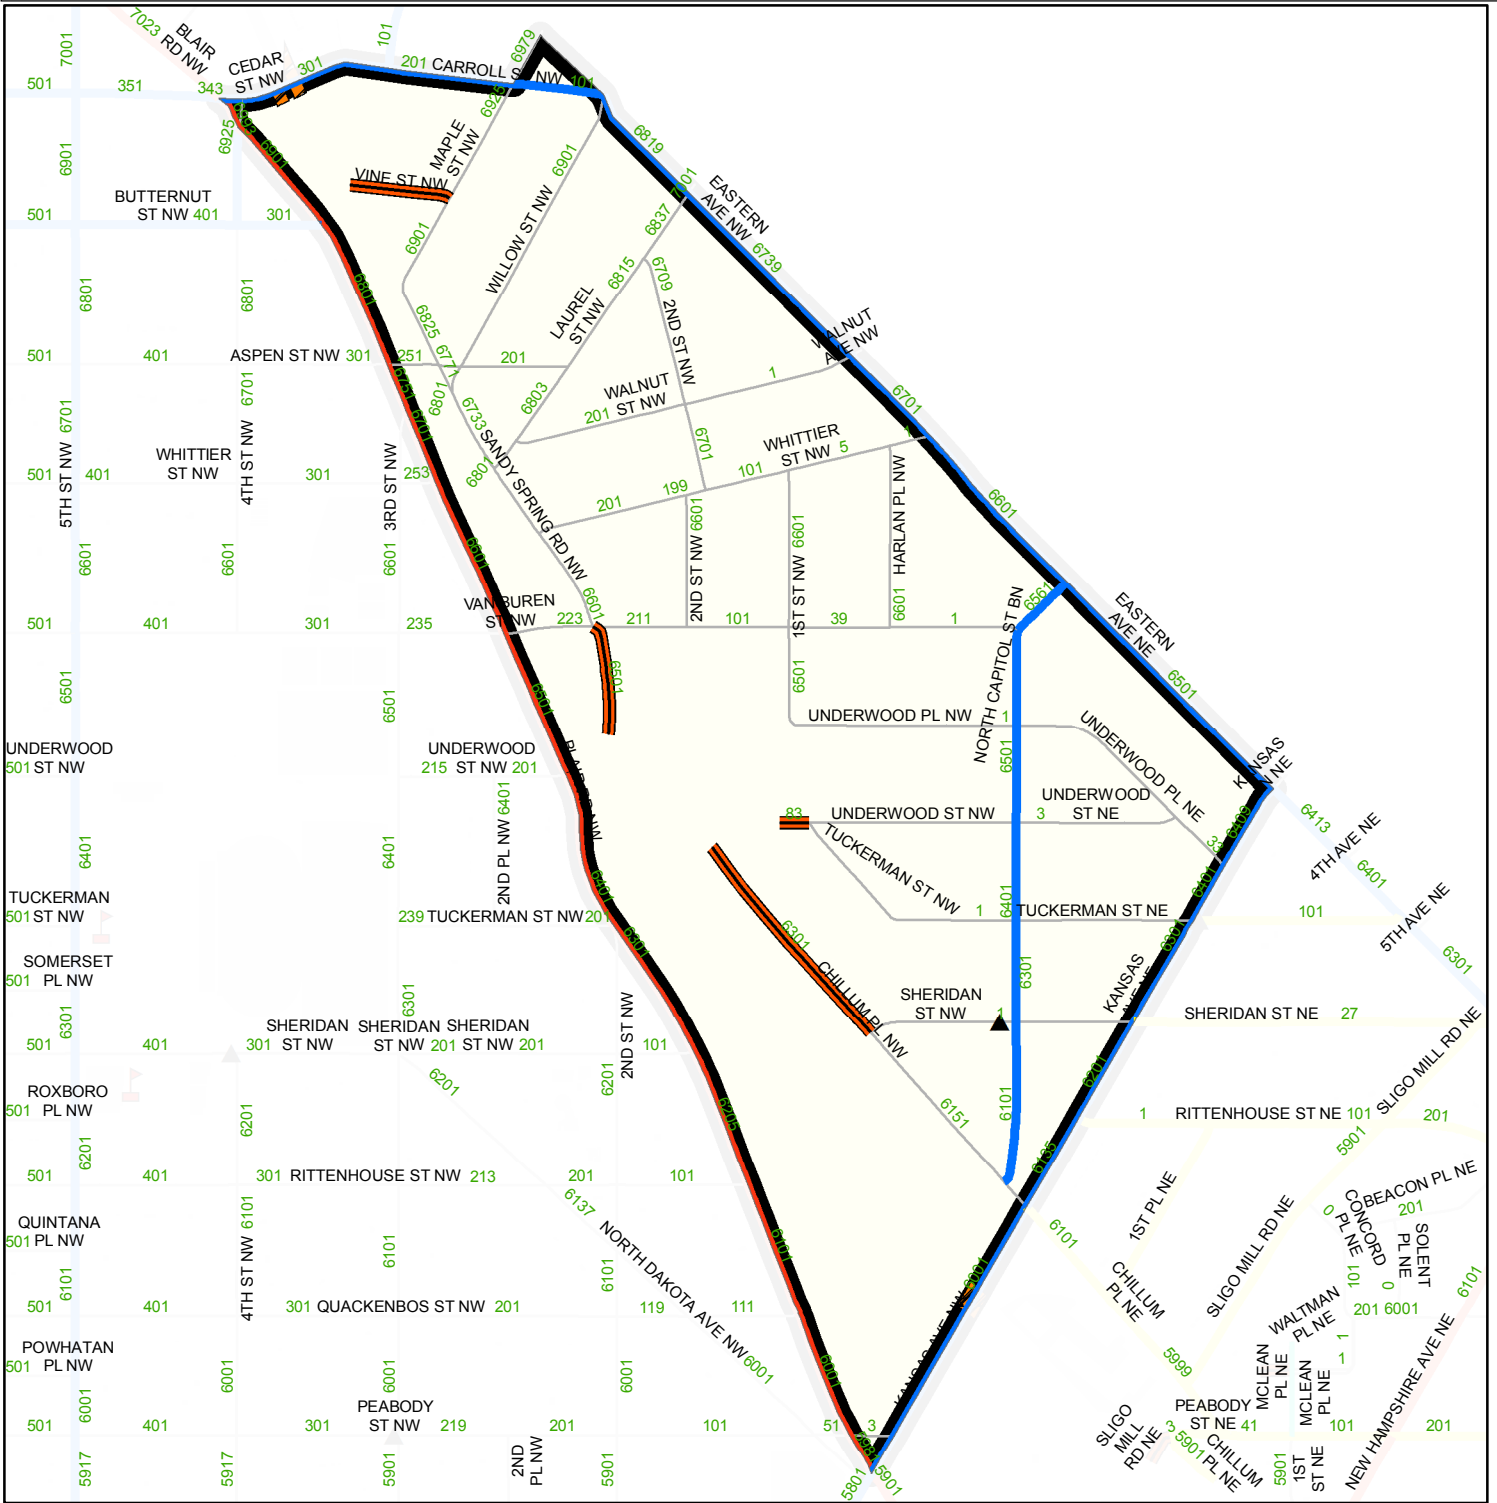

DISTRICT OF COLUMBIA - SNOW PLANNING MAP

Light Plow(904)

Legend			