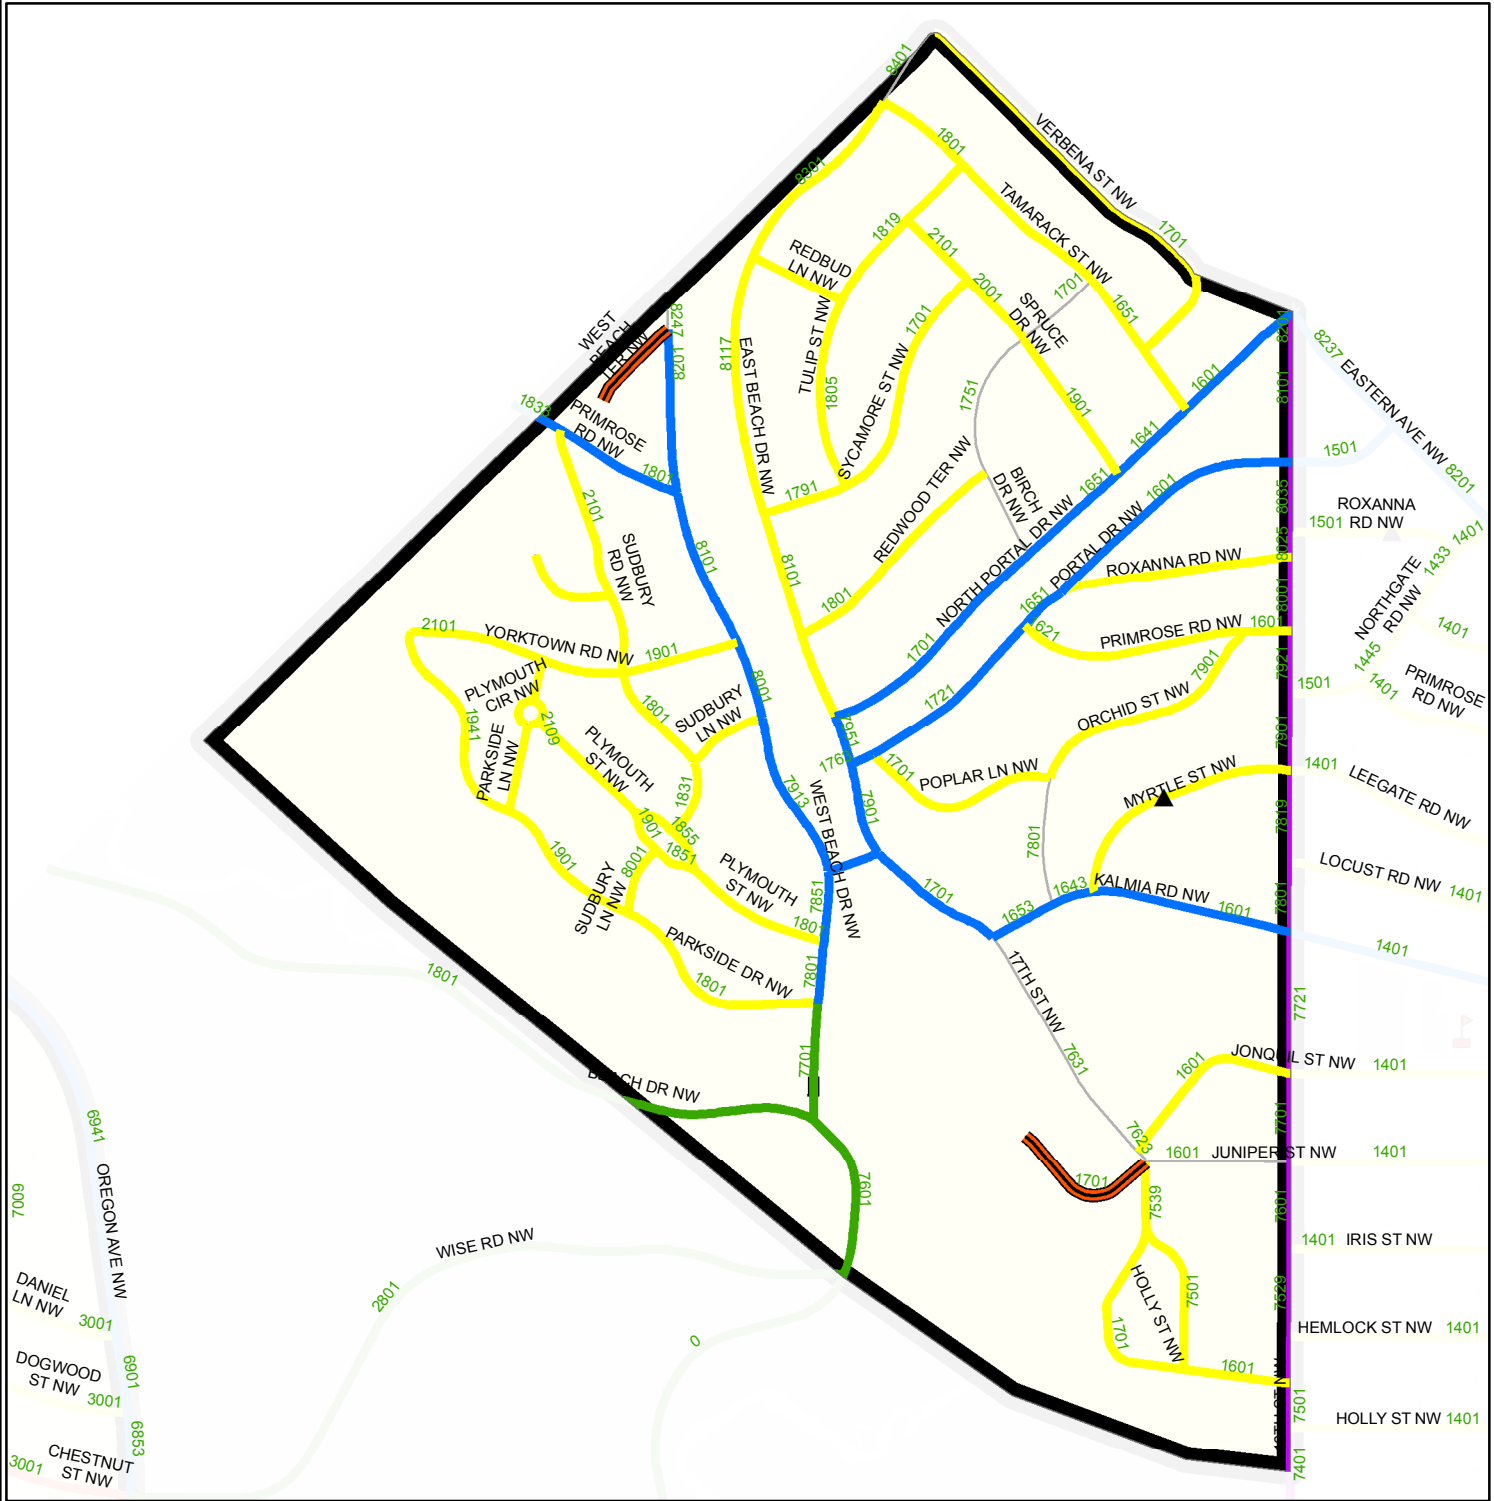

# DISTRICT OF COLUMBIA - SNOW PLANNING MAP

## Light Plow(901)

Legend			