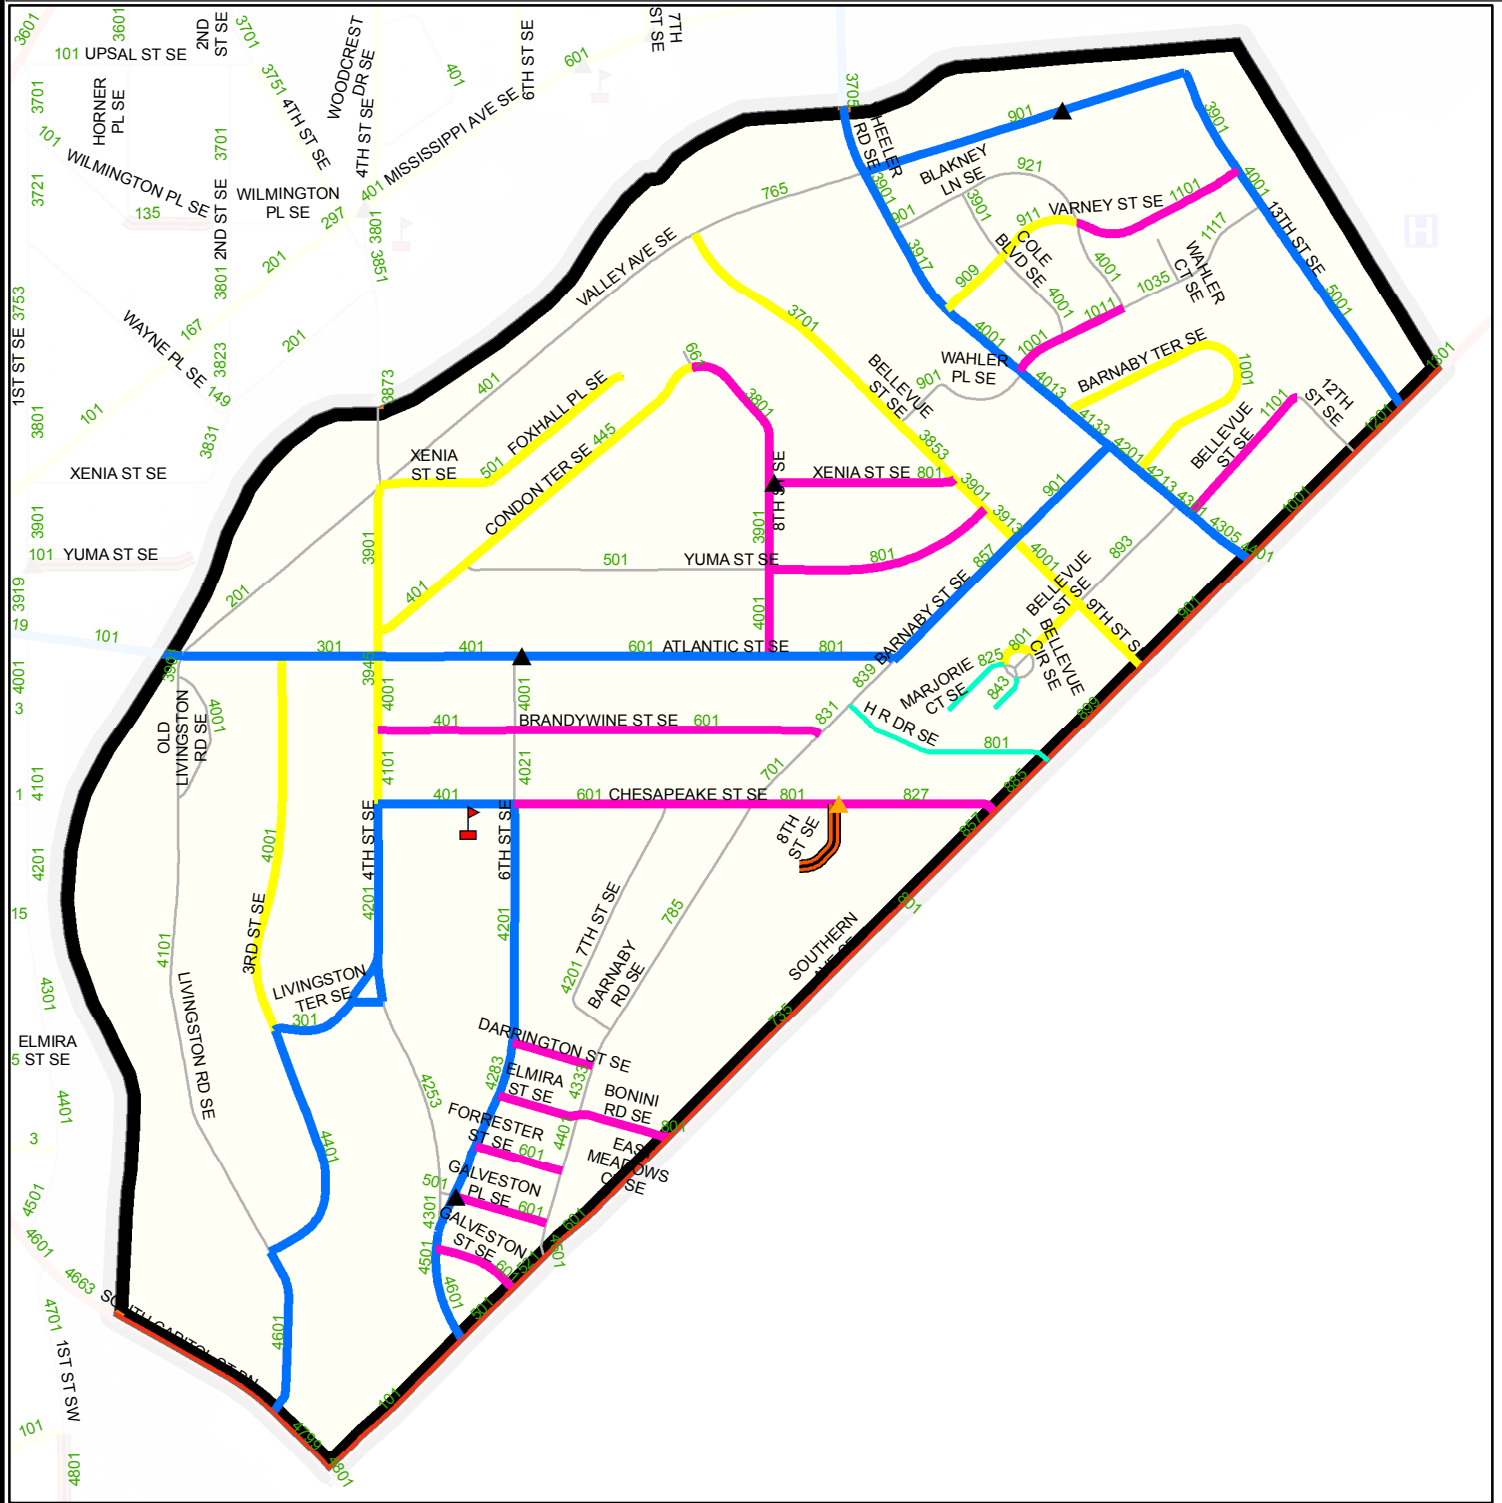

DISTRICT OF COLUMBIA - SNOW PLANNING MAP

Light Plow(805)

Legend			
	Public School		4 - 6 Speed Humps
	Hospital		7 - 10 Speed Humps
	DC Salt Dome		Private Streets
	1 - 3 Speed Humps		AOC
			Primary
			Secondary
			Bridge
			PRoutesPly
			Priority Hills
			Narrow Road
			NPS
			NHS