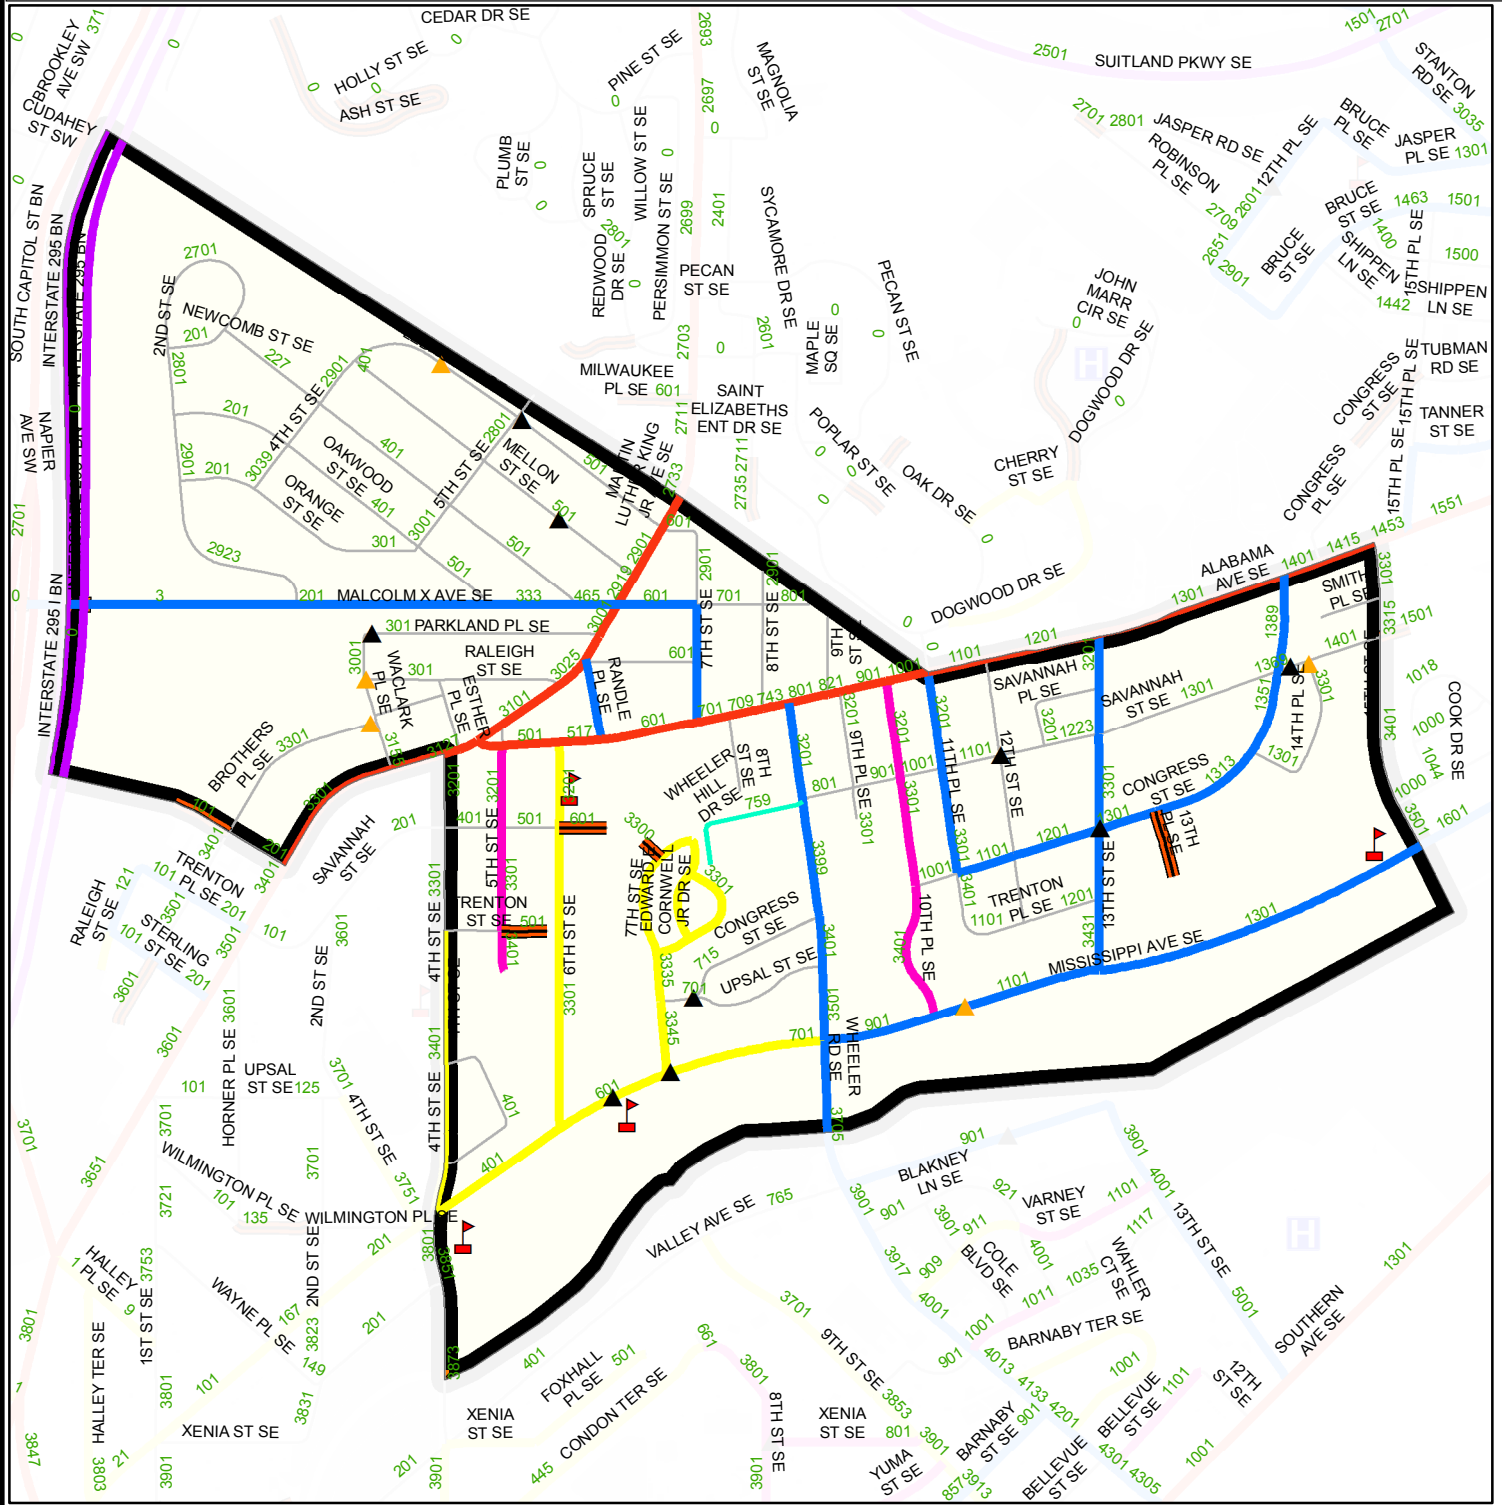

DISTRICT OF COLUMBIA - SNOW PLANNING MAP

Light Plow(803)

Legend

- Public School
- Hospital
- DC Salt Dome
- 1 - 3 Speed Humps
- 4 - 6 Speed Humps
- 7 - 10 Speed Humps
- Private Streets
- Dead End Streets
- AOC
- Primary
- Secondary
- Priority Hills
- Narrow Road
- NPS
- NHS
- Bridge
- PRoutesPly