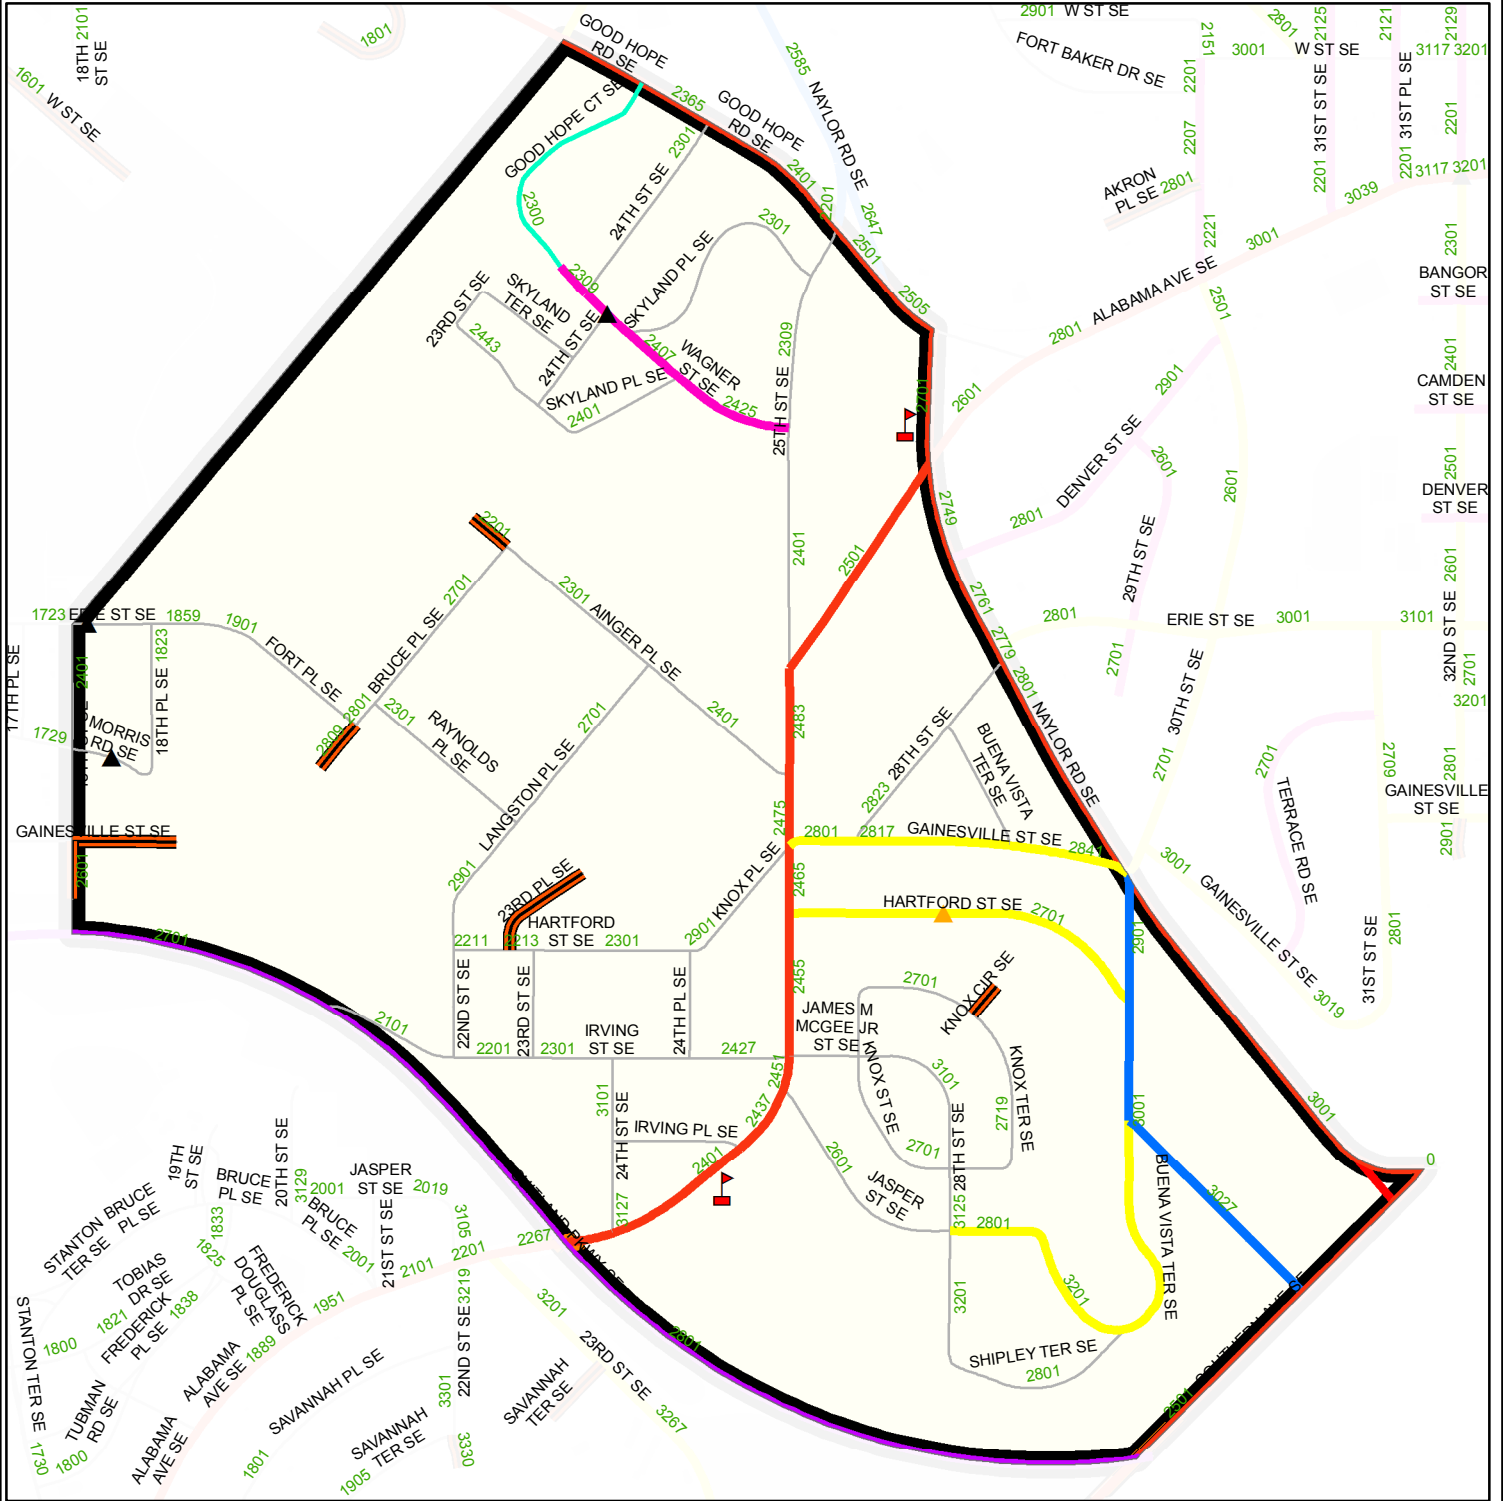

DISTRICT OF COLUMBIA - SNOW PLANNING MAP

Light Plow(801)

Legend			