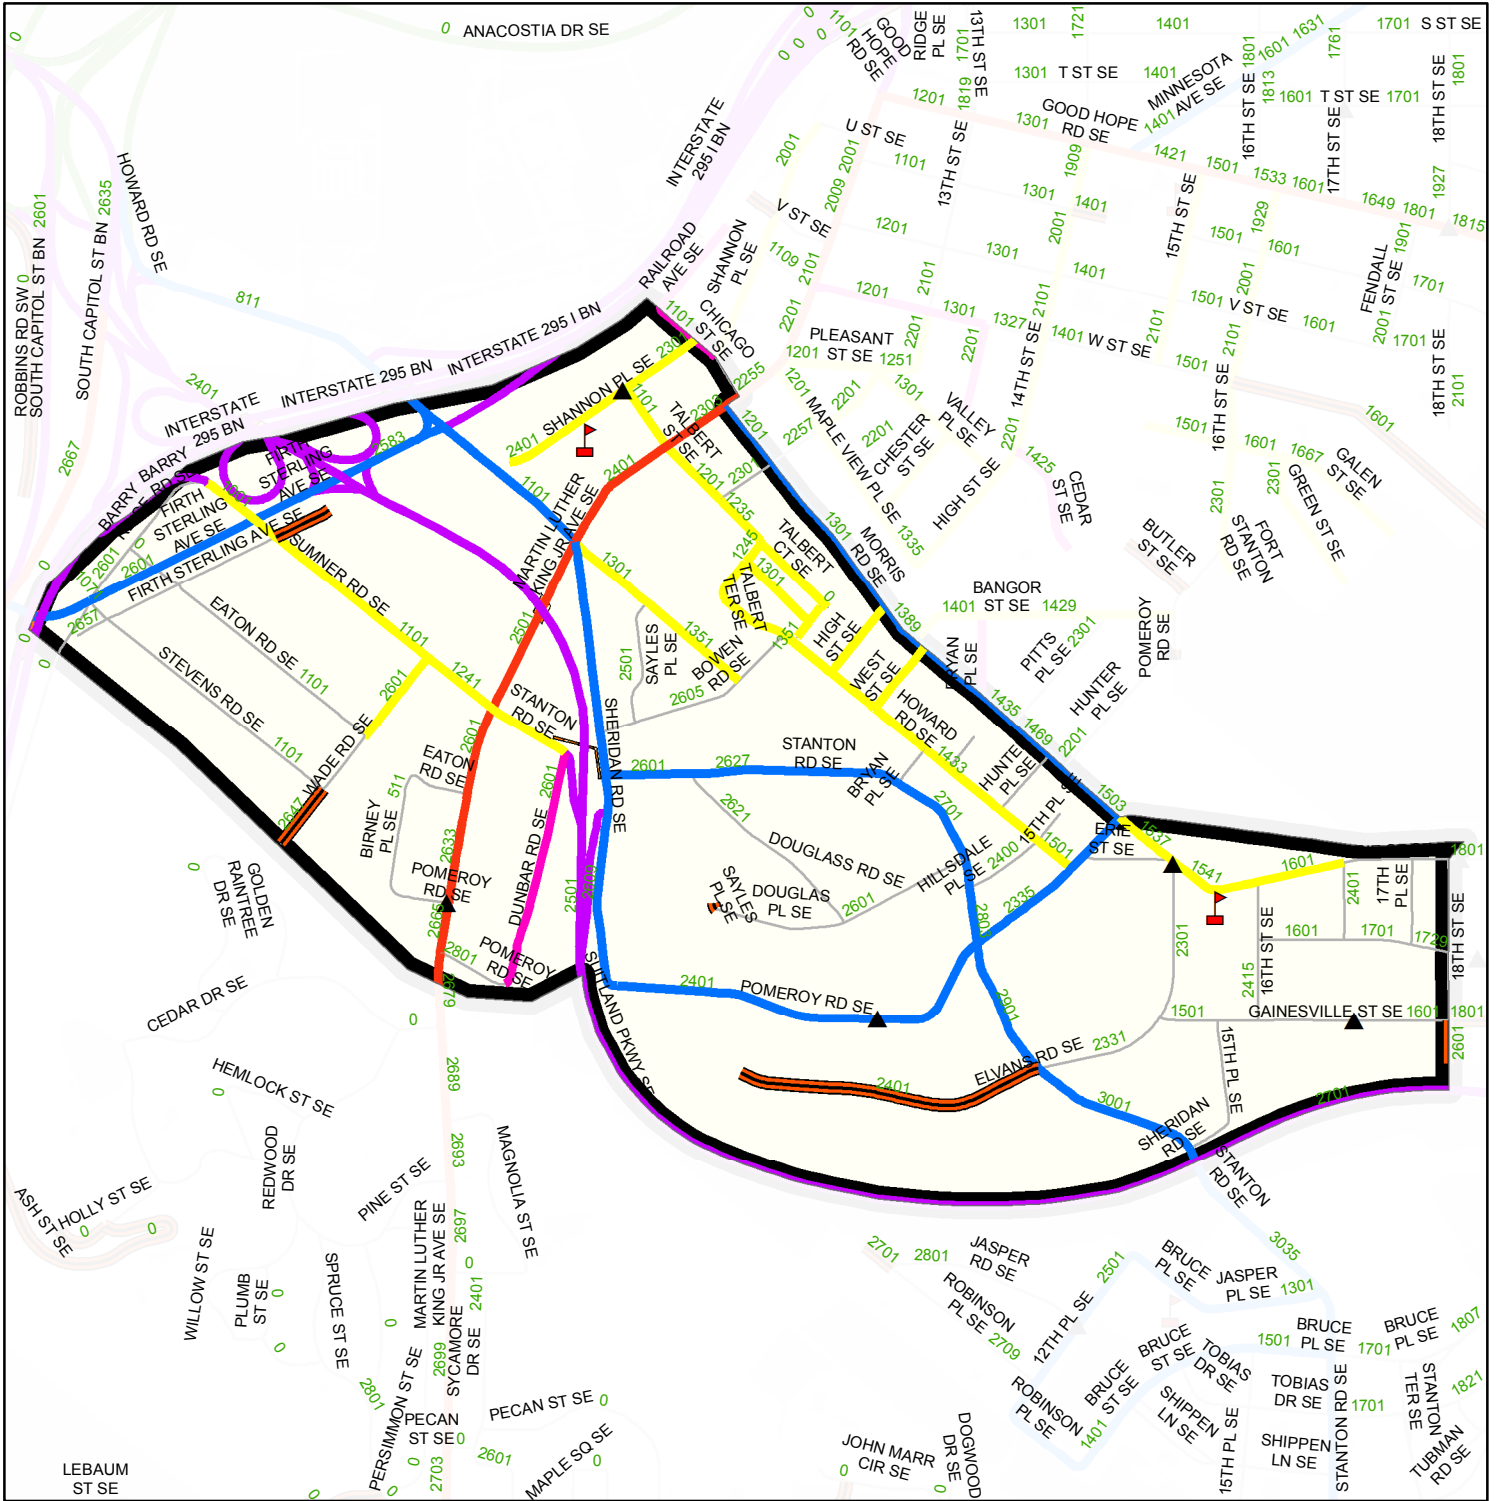

DISTRICT OF COLUMBIA - SNOW PLANNING MAP

Light Plow(706)

Legend			
	Public School		4 - 6 Speed Humps
	Hospital		7 - 10 Speed Humps
	DC Salt Dome		Private Streets
	1 - 3 Speed Humps		AOC
			Primary
			Secondary
			Dead End Streets
			Priority Hills
			Narrow Road
			NPS
			NHS
			Bridge
			PRoutesPly