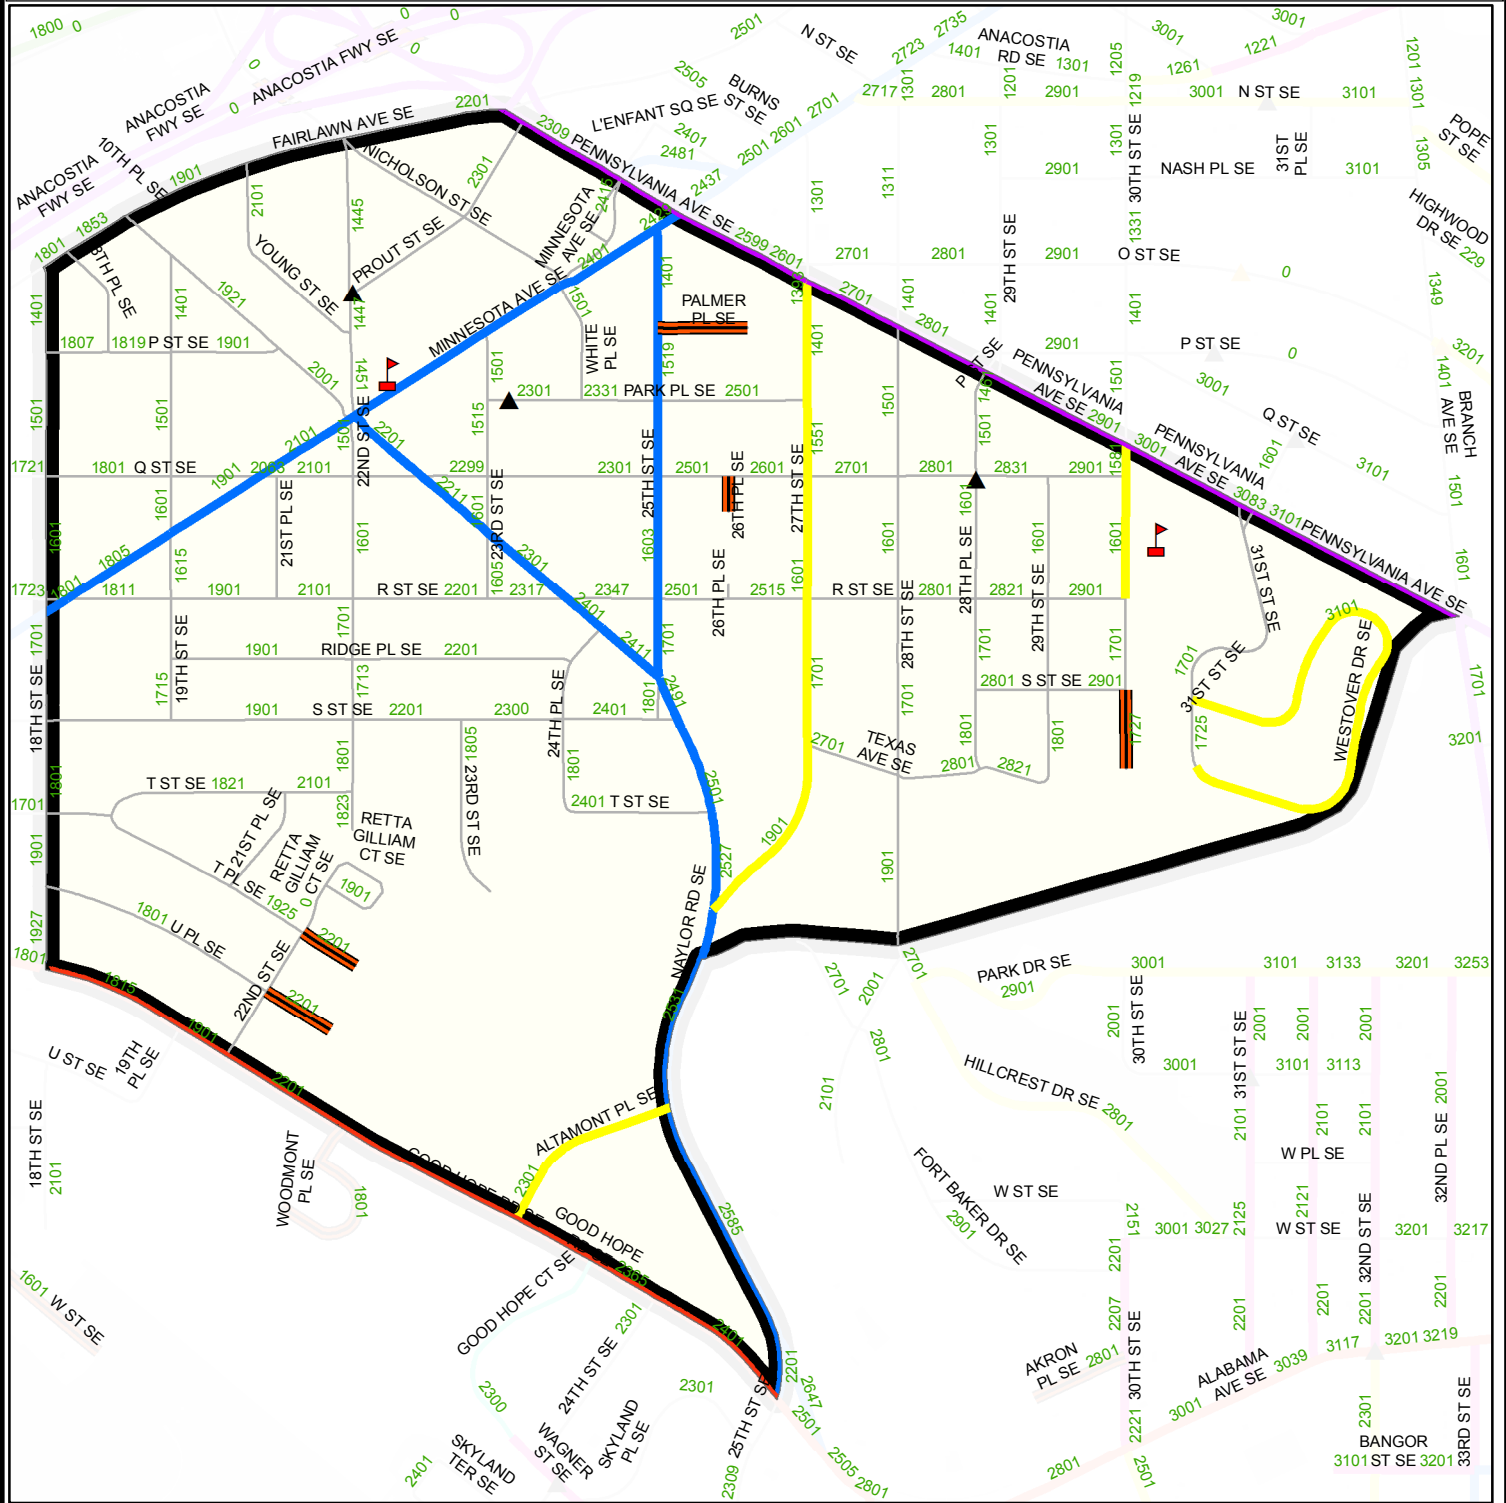

DISTRICT OF COLUMBIA - SNOW PLANNING MAP

Light Plow(704)

Legend			
	Public School		4 - 6 Speed Humps
	Hospital		7 - 10 Speed Humps
	DC Salt Dome		Private Streets
	1 - 3 Speed Humps		AOC
			Primary
			Secondary
			Priority Hills
			Narrow Road
			NPS
			NHS
			Bridge
			PRoutesPly