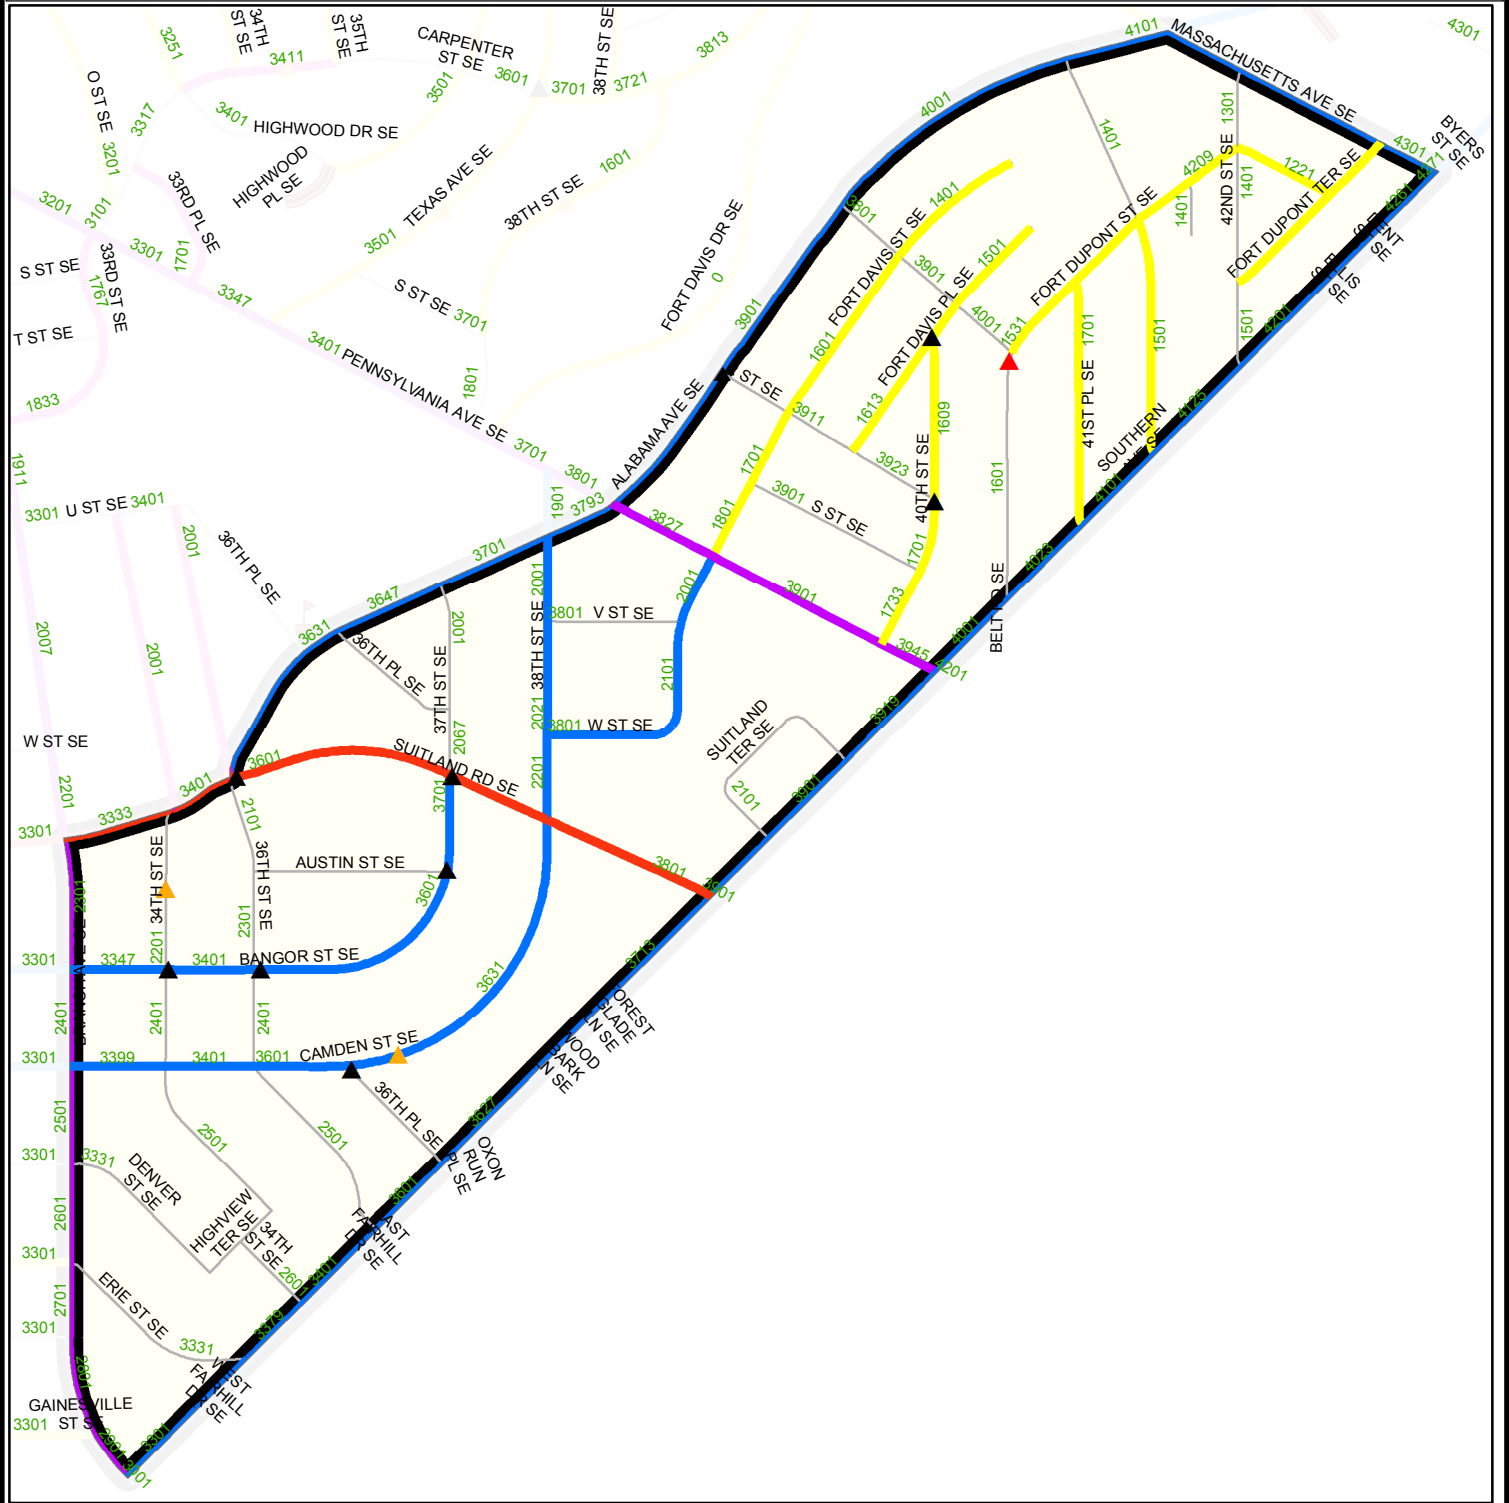

DISTRICT OF COLUMBIA - SNOW PLANNING MAP

Light Plow(702)

Legend			