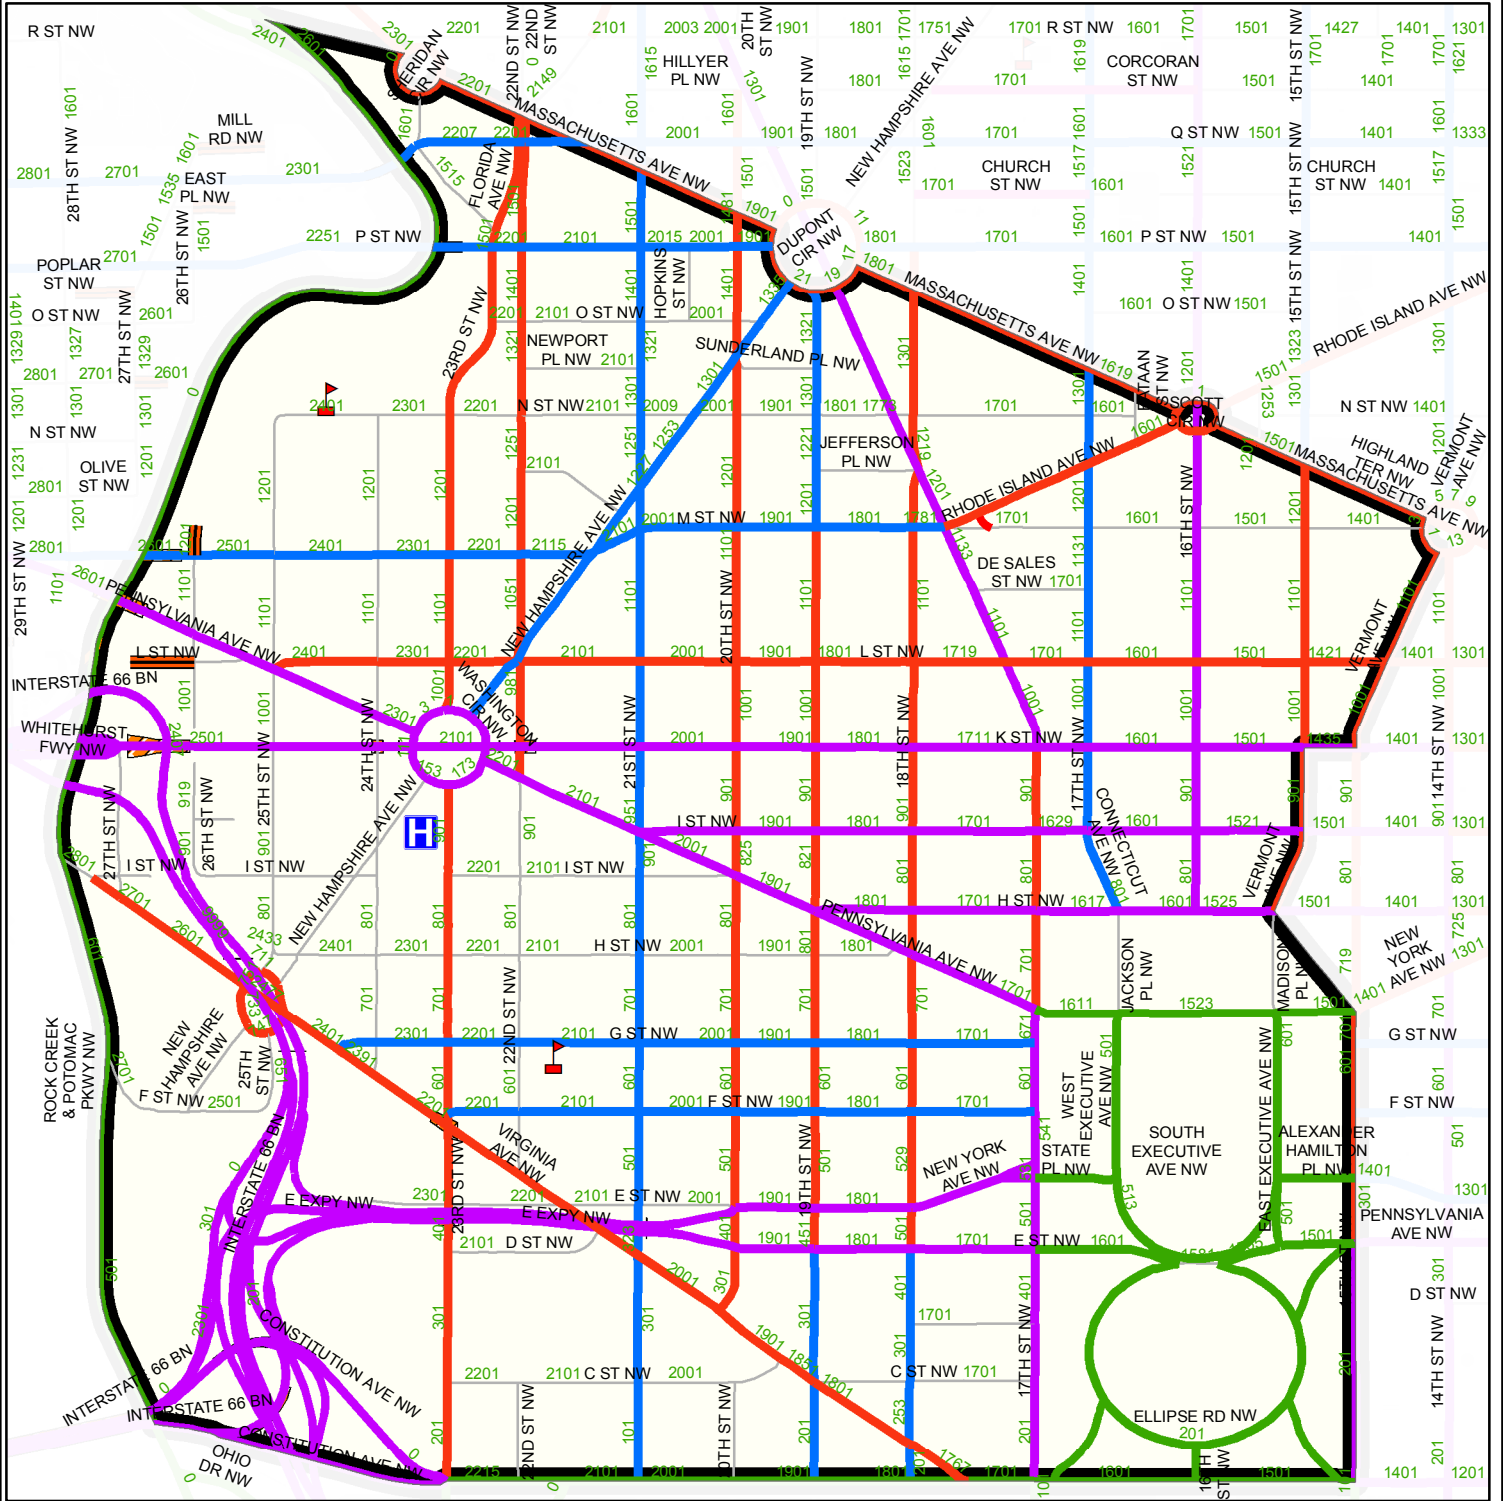

DISTRICT OF COLUMBIA - SNOW PLANNING MAP

Light Plow(601)

Legend			
	Public School		4 - 6 Speed Humps
	Hospital		7 - 10 Speed Humps
	DC Salt Dome		Private Streets
	1 - 3 Speed Humps		Dead End Streets
			AOC
			Primary
			Secondary
			Priority Hills
			Narrow Road
			NPS
			NHS
			Bridge
			PRoutesPly