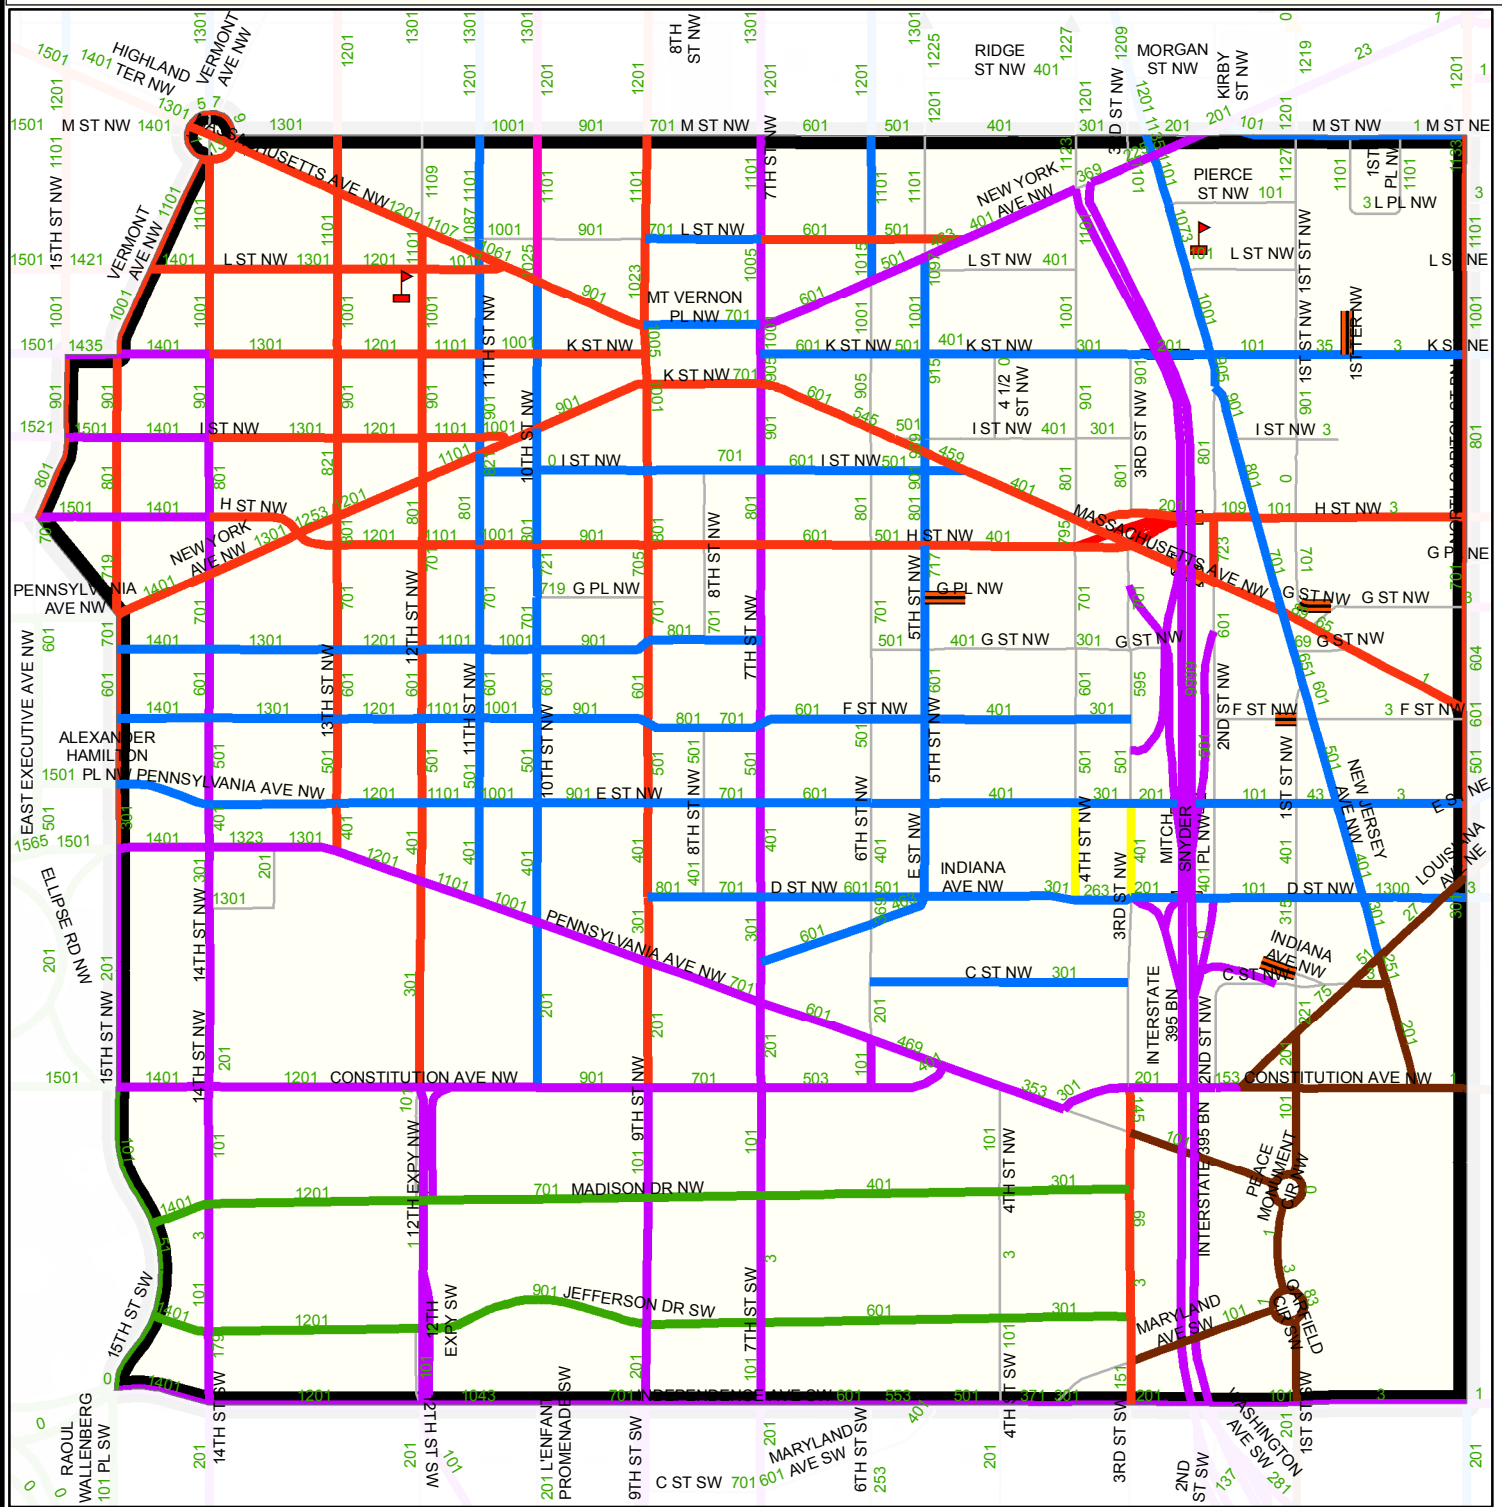

# DISTRICT OF COLUMBIA - SNOW PLANNING MAP

## Light Plow(502)

Legend			
	Public School		4 - 6 Speed Humps
	Hospital		7 - 10 Speed Humps
	DC Salt Dome		Private Streets
	1 - 3 Speed Humps		AOC
	IPRoutesPly		Primary
	BRoutesPly		Secondary
	BRoutesPly		Priority Hills
	BRoutesPly		Narrow Road
	BRoutesPly		NPS
	BRoutesPly		NHS
	BRoutesPly		Bridge
	BRoutesPly		Dead End Streets