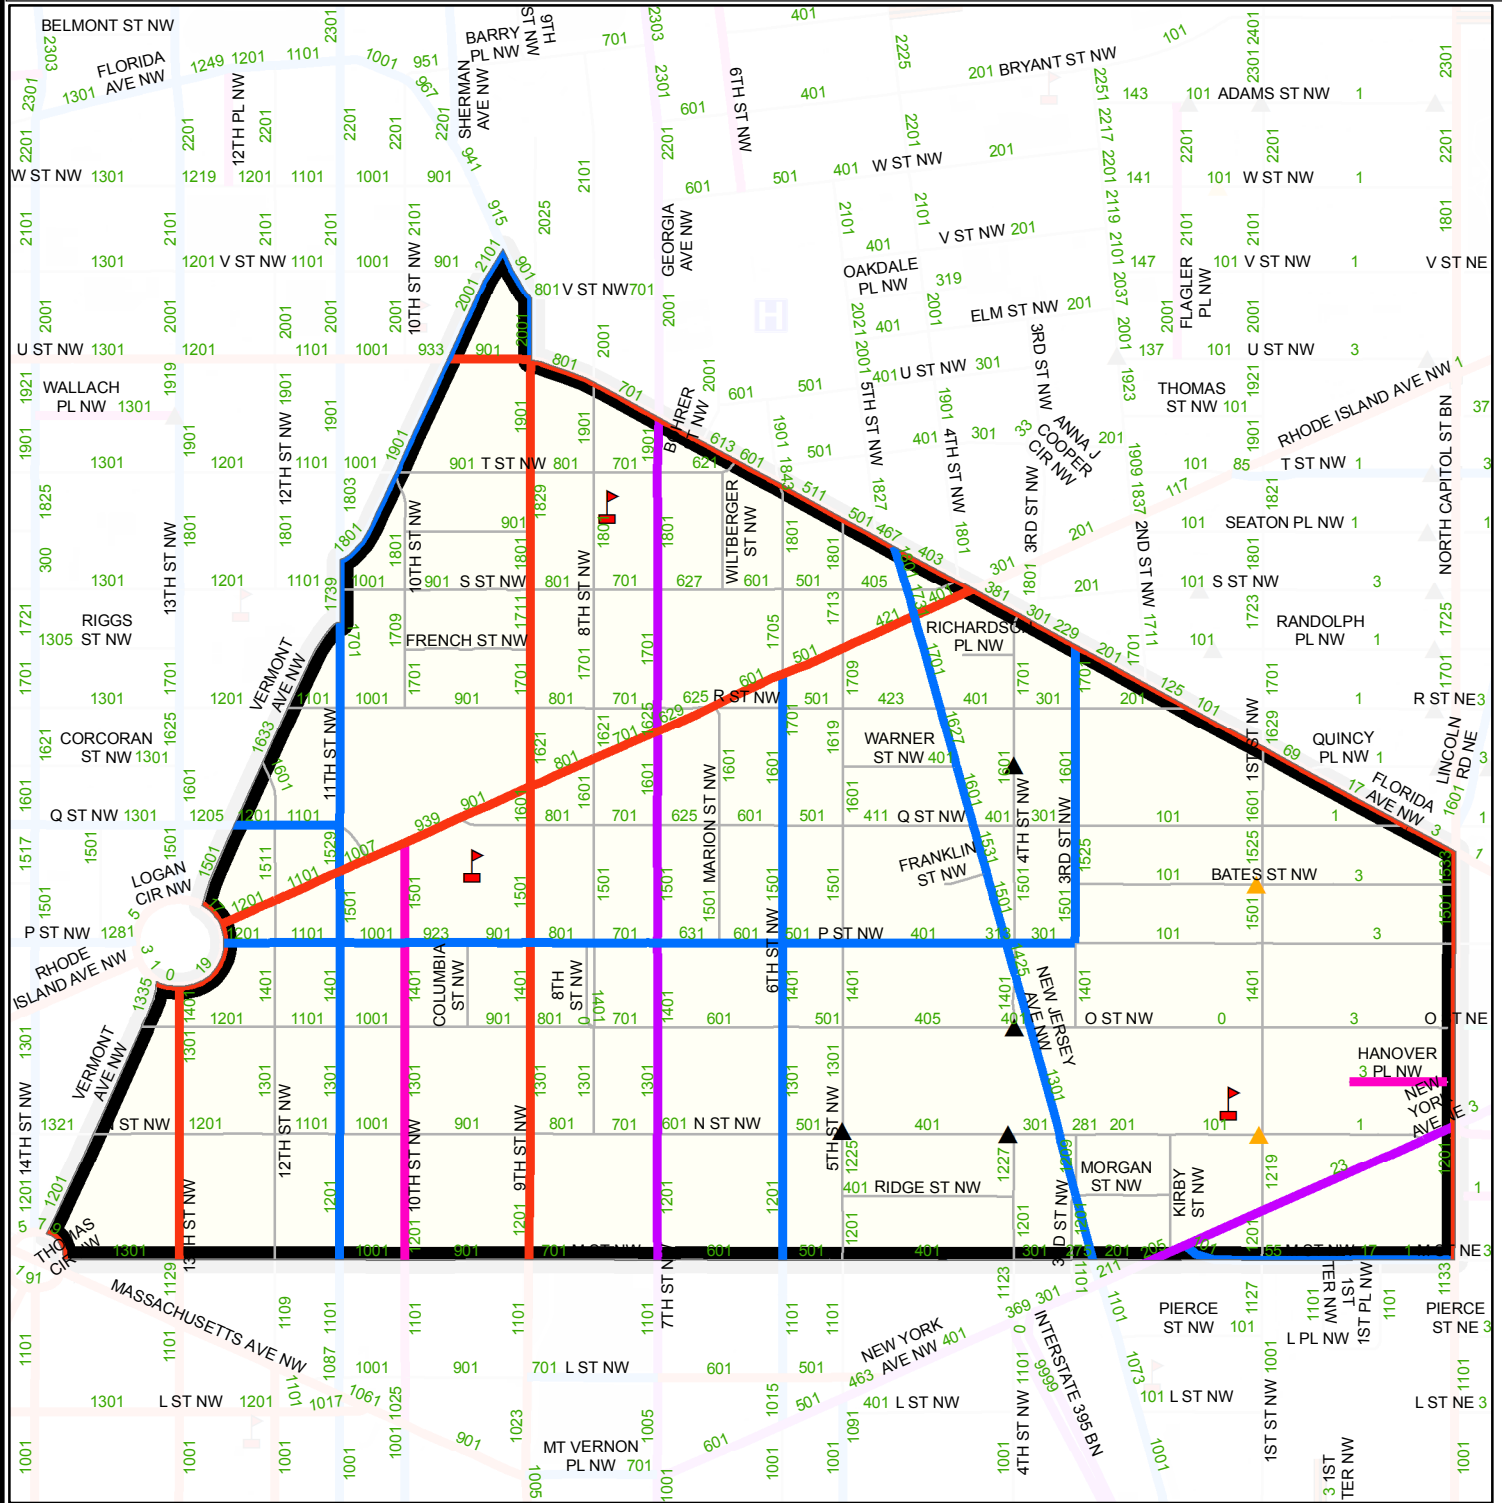

DISTRICT OF COLUMBIA - SNOW PLANNING MAP

Light Plow(501)

Legend			
	Public School		4 - 6 Speed Humps
	Hospital		7 - 10 Speed Humps
	DC Salt Dome		Private Streets
	1 - 3 Speed Humps		AOC
	Dead End Streets		Primary
	Priority Hills		Secondary
	Narrow Road		NPS
	Bridge		NHS
	PRoutesPly		