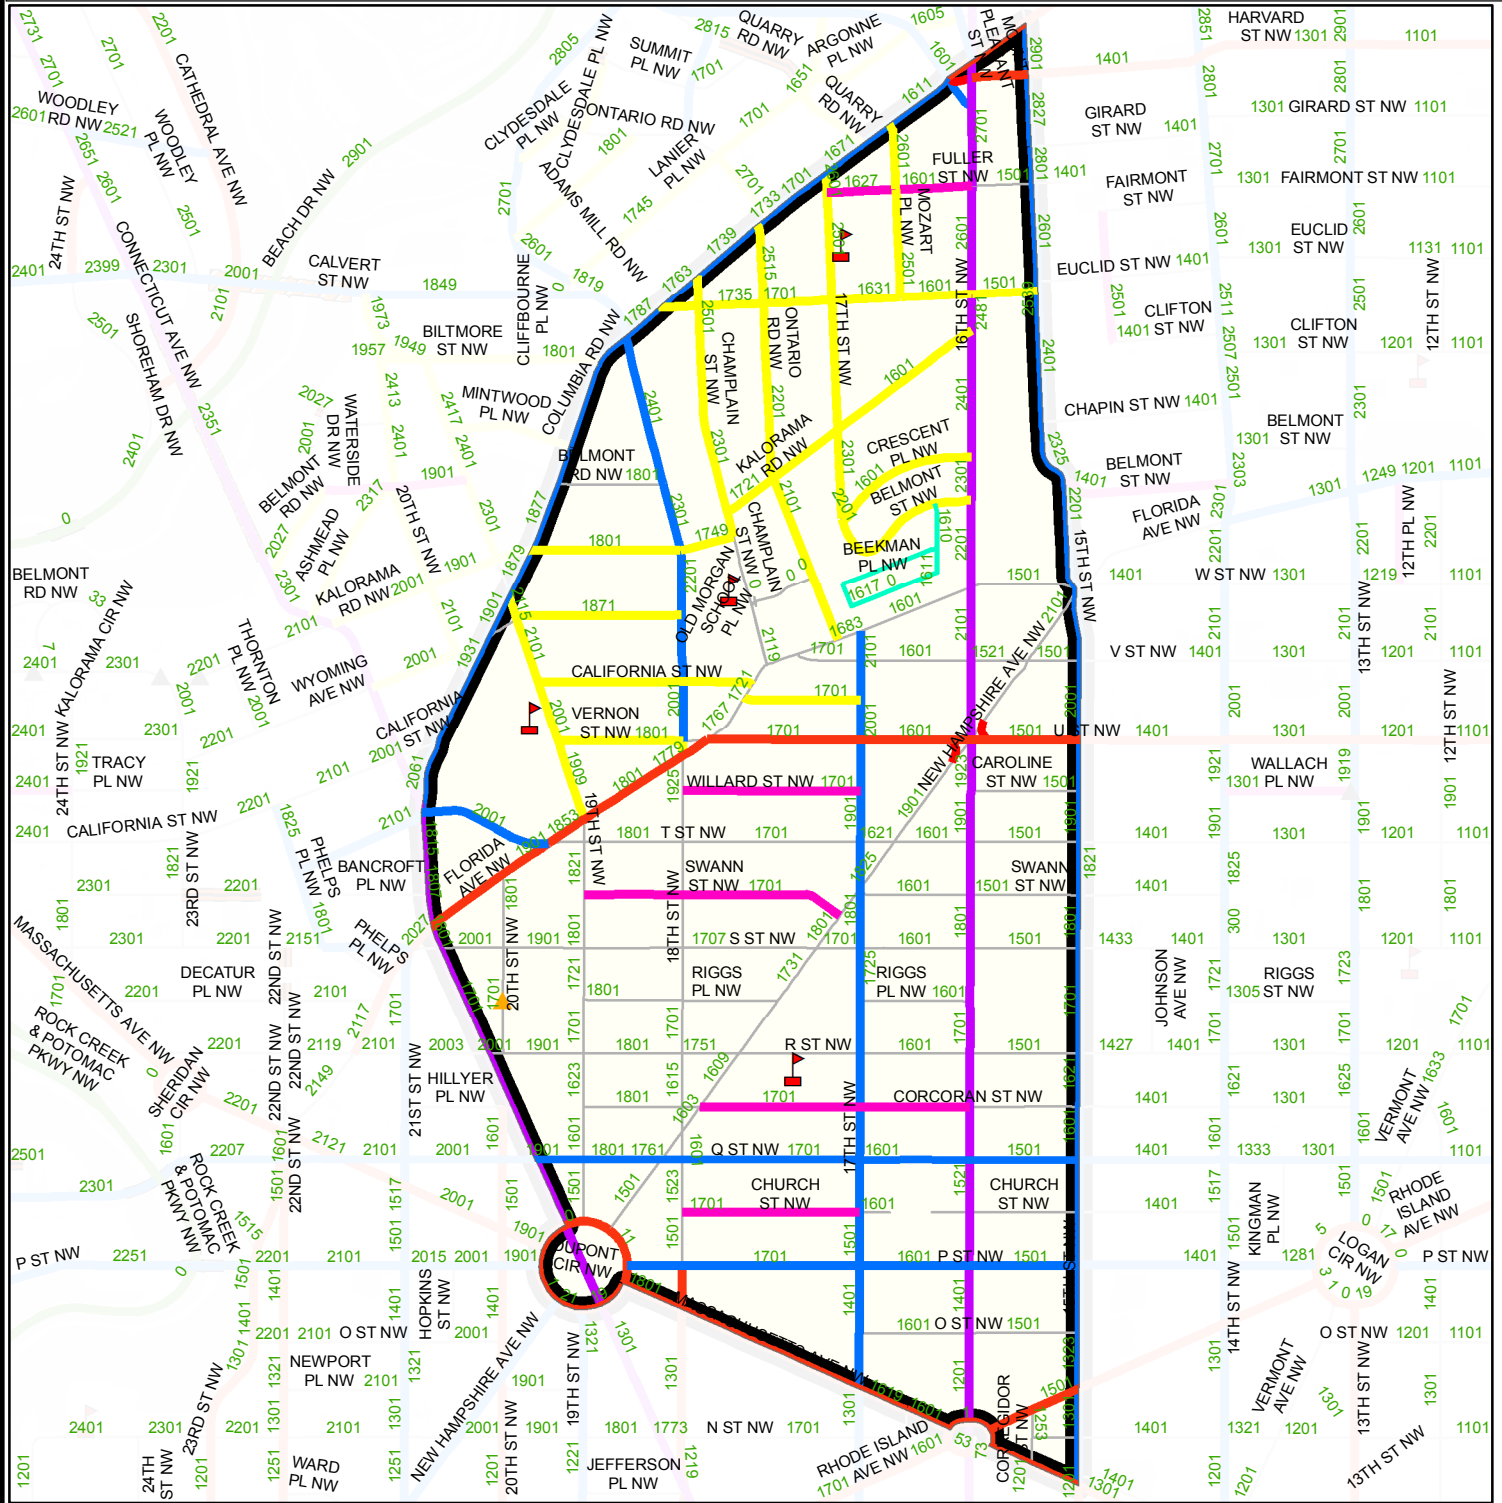

DISTRICT OF COLUMBIA - SNOW PLANNING MAP

Light Plow(405)

Legend			
	Public School		4 - 6 Speed Humps
	Hospital		7 - 10 Speed Humps
	DC Salt Dome		Private Streets
	1 - 3 Speed Humps		AOC
			Primary
			Secondary
			Priority Hills
			Narrow Road
			NPS
			NHS
			Bridge
			PRoutesPly