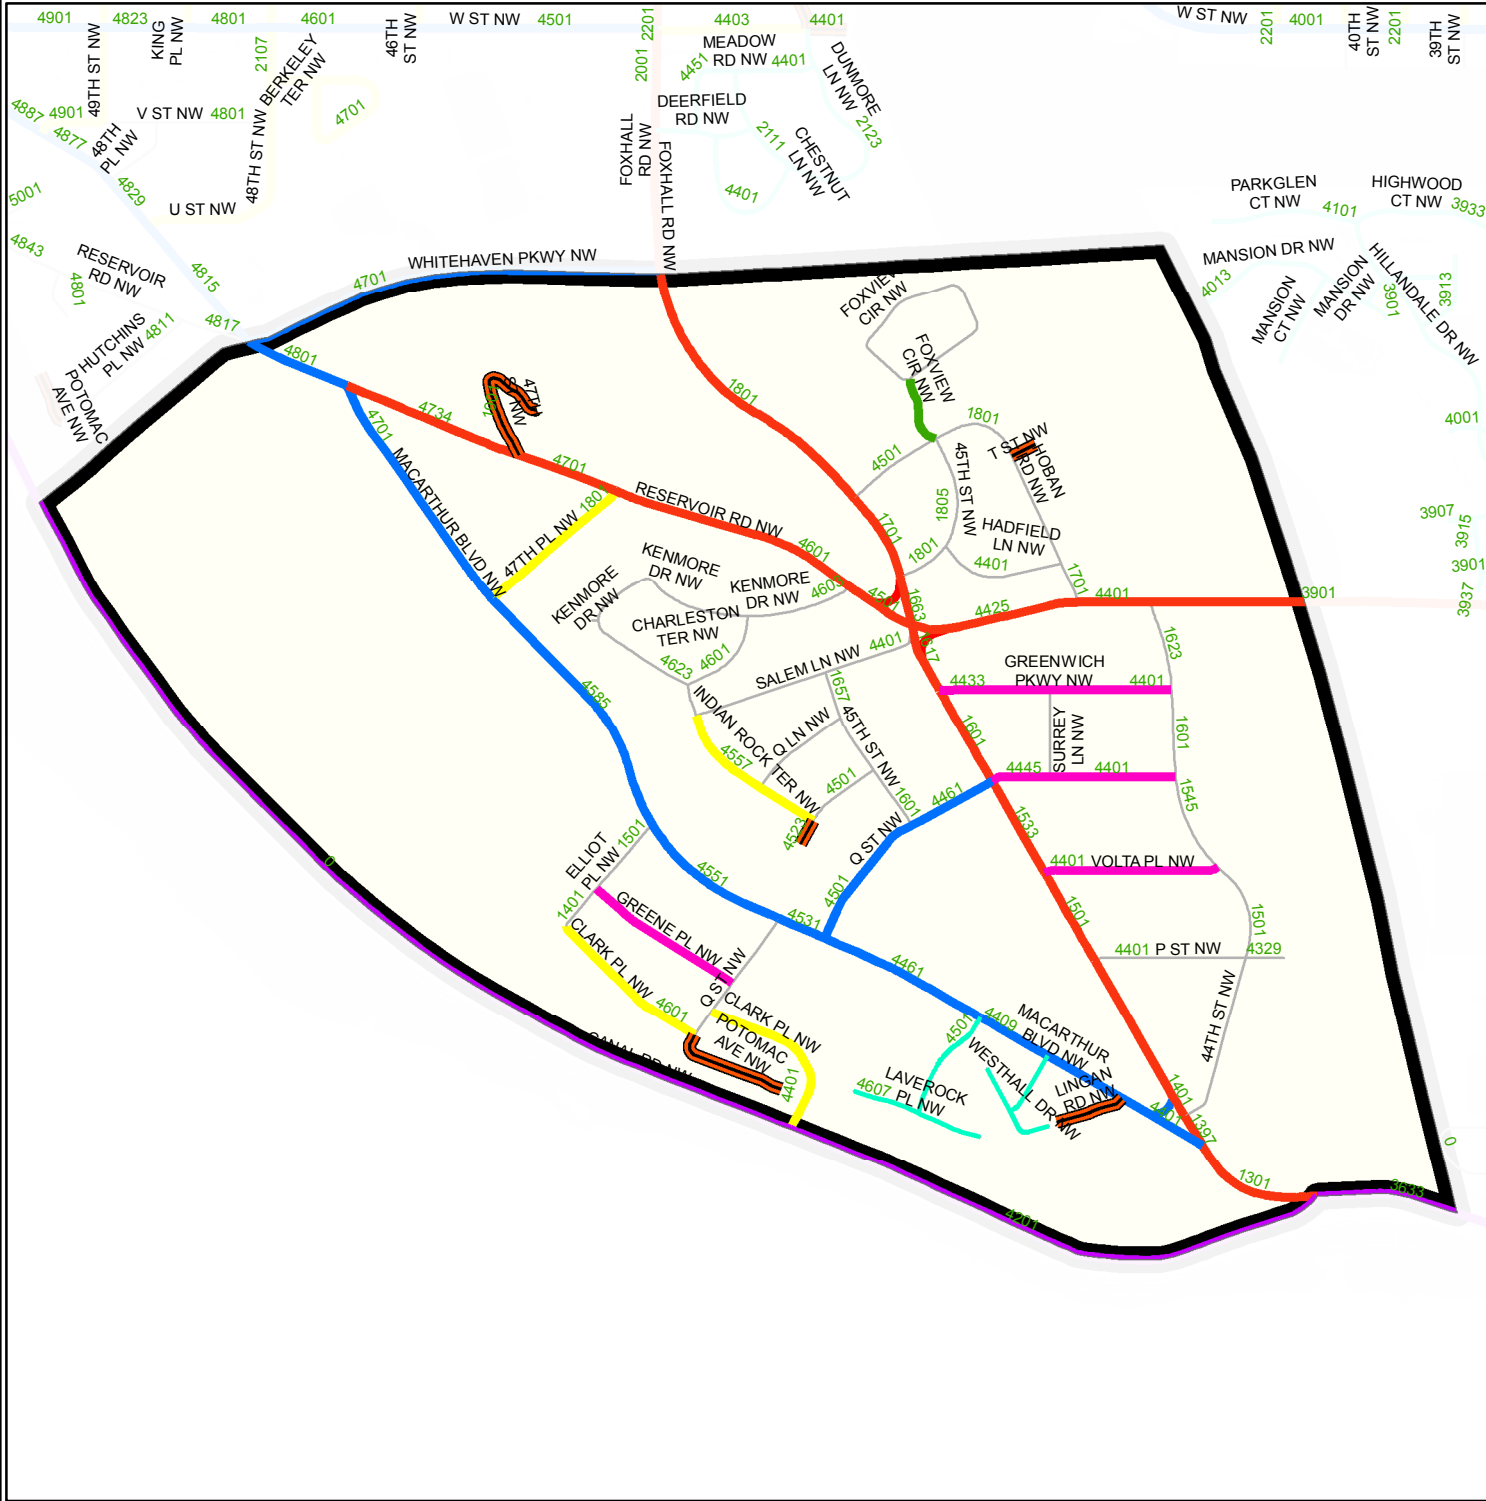

DISTRICT OF COLUMBIA - SNOW PLANNING MAP

Light Plow(306)

Legend			
	Public School		4 - 6 Speed Humps
	Hospital		7 - 10 Speed Humps
	DC Salt Dome		Private Streets
	1 - 3 Speed Humps		AOC
	Dead End Streets		Primary
	BRoutesPly		Secondary
	Priority Hills		Narrow Road
	NPS		NHS
	Bridge		