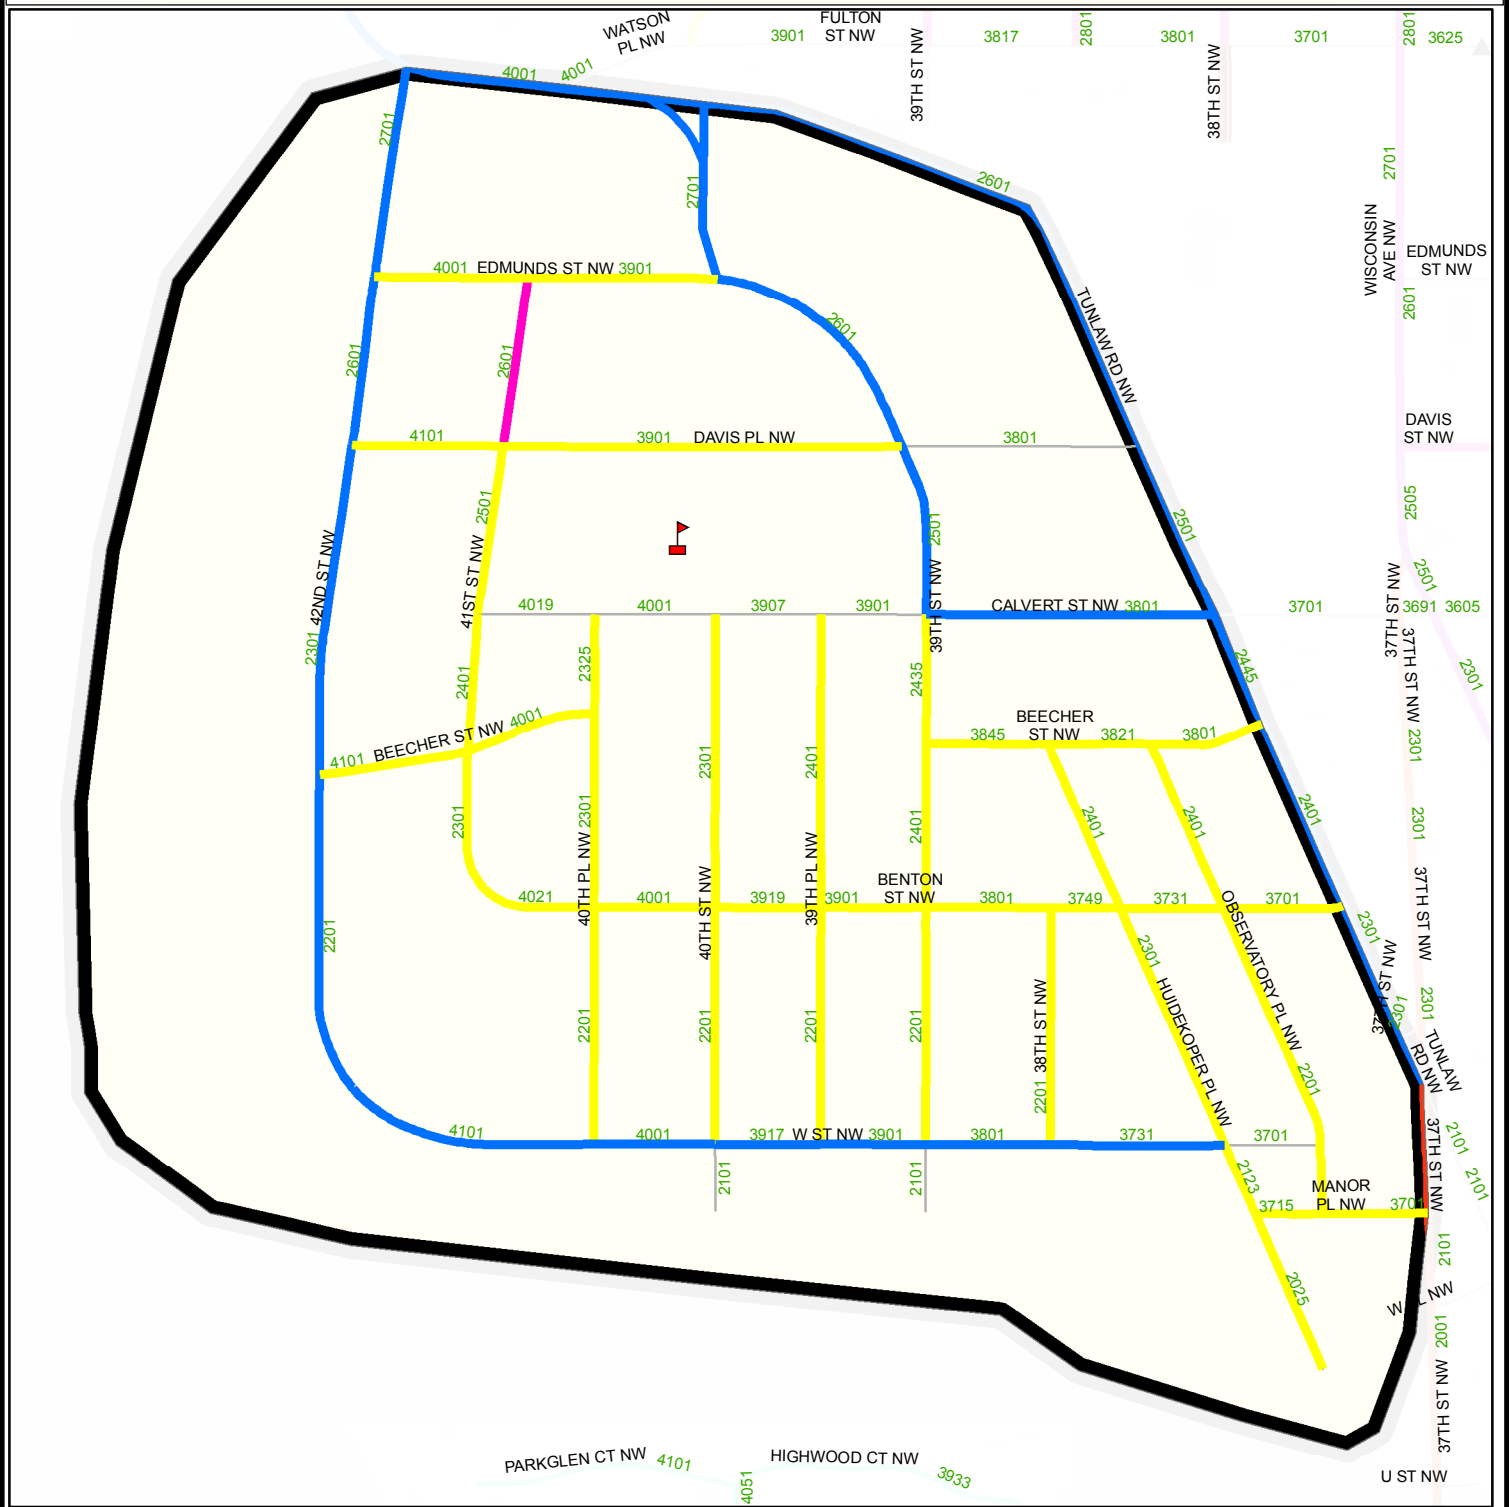

DISTRICT OF COLUMBIA - SNOW PLANNING MAP

Light Plow(305)

Legend			
	Public School		4 - 6 Speed Humps
	Hospital		7 - 10 Speed Humps
	DC Salt Dome		Private Streets
	1 - 3 Speed Humps		Dead End Streets
			AOC
			Secondary
			Priority Hills
			Narrow Road
			NPS
			NHS
			Bridge
			PRoutesPly