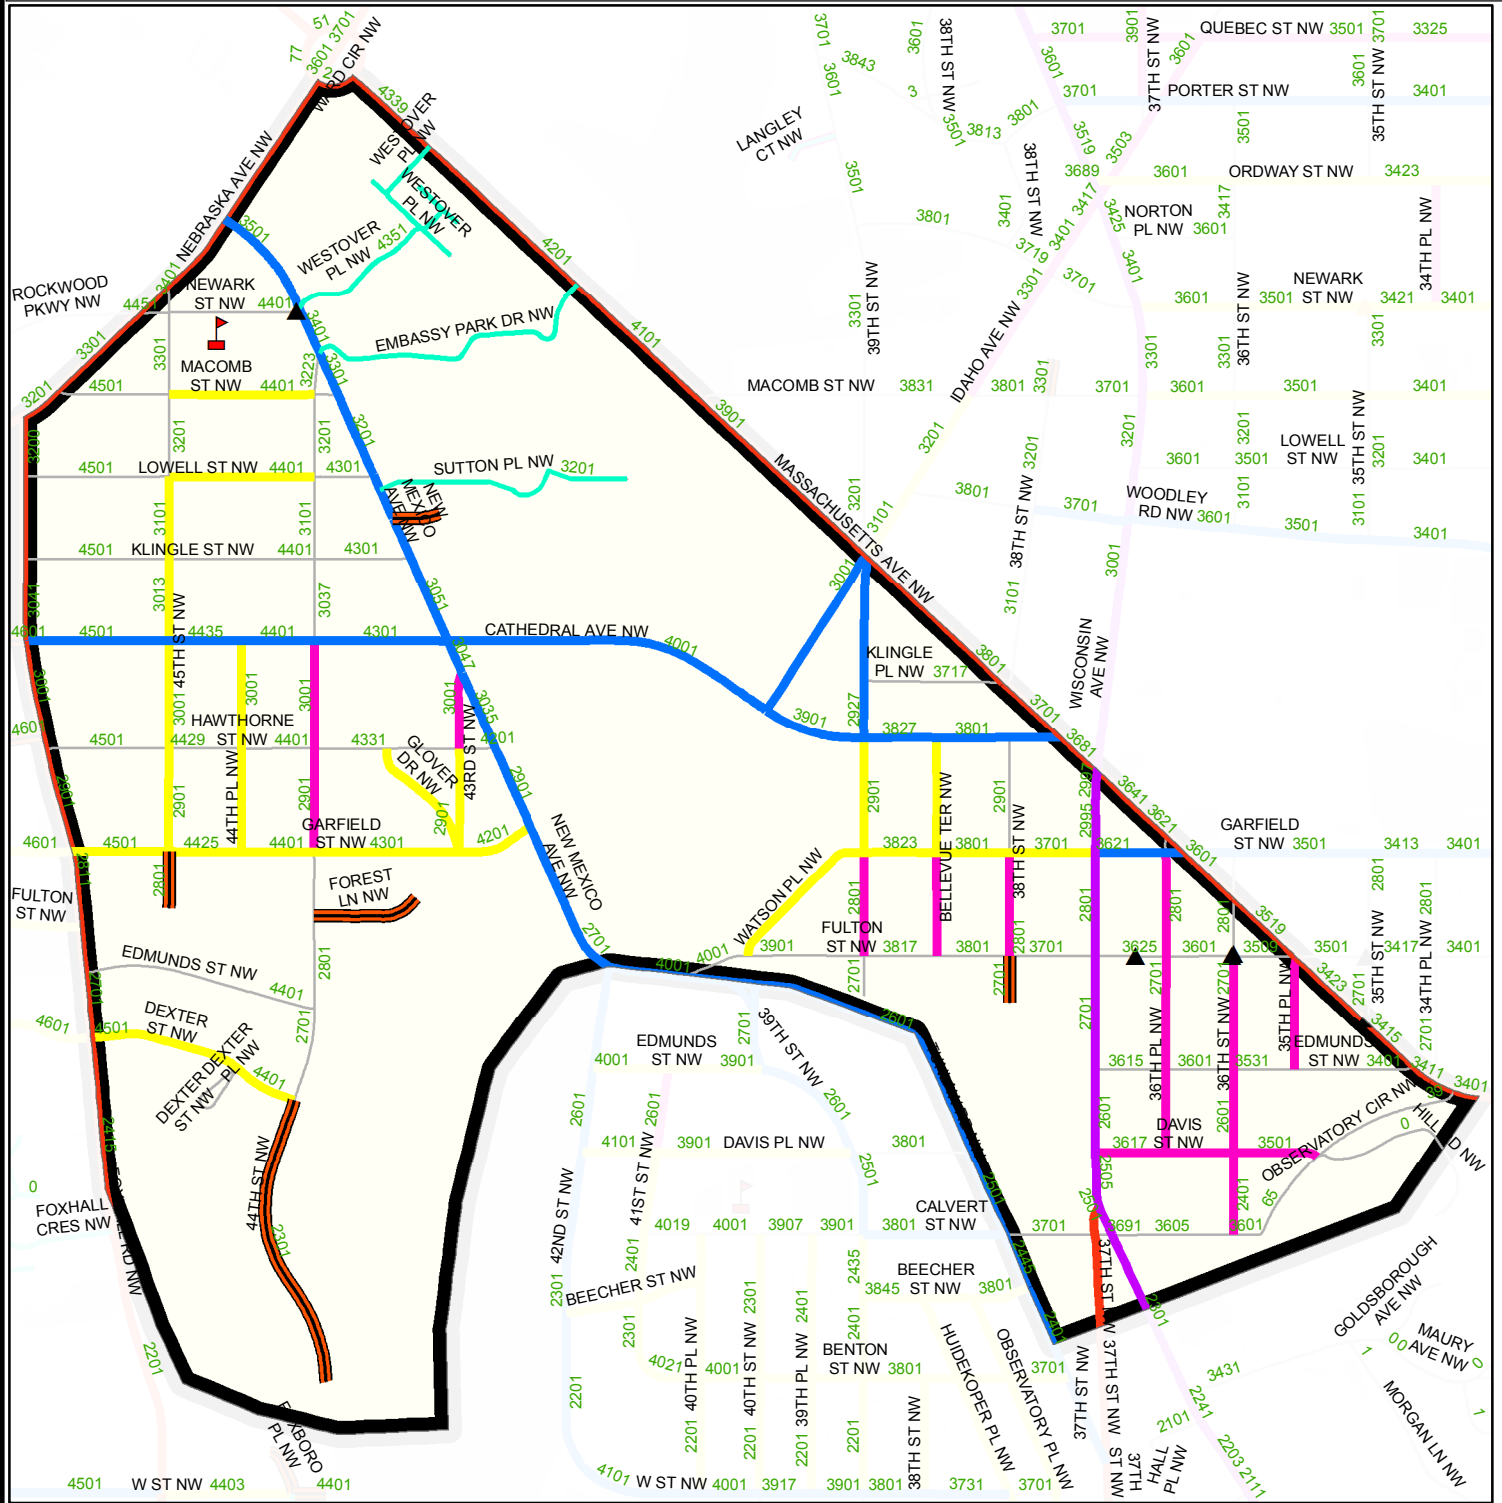

DISTRICT OF COLUMBIA - SNOW PLANNING MAP

Light Plow(304)

Legend			
	Public School		4 - 6 Speed Humps
	Hospital		7 - 10 Speed Humps
	DC Salt Dome		Private Streets
	1 - 3 Speed Humps		AOC
	IPRoutesPly		Primary
	IPRoutesPly		Secondary
	Dead End Streets		Priority Hills
	Bridge		Narrow Road
	IPRoutesPly		NPS
	IPRoutesPly		NHS