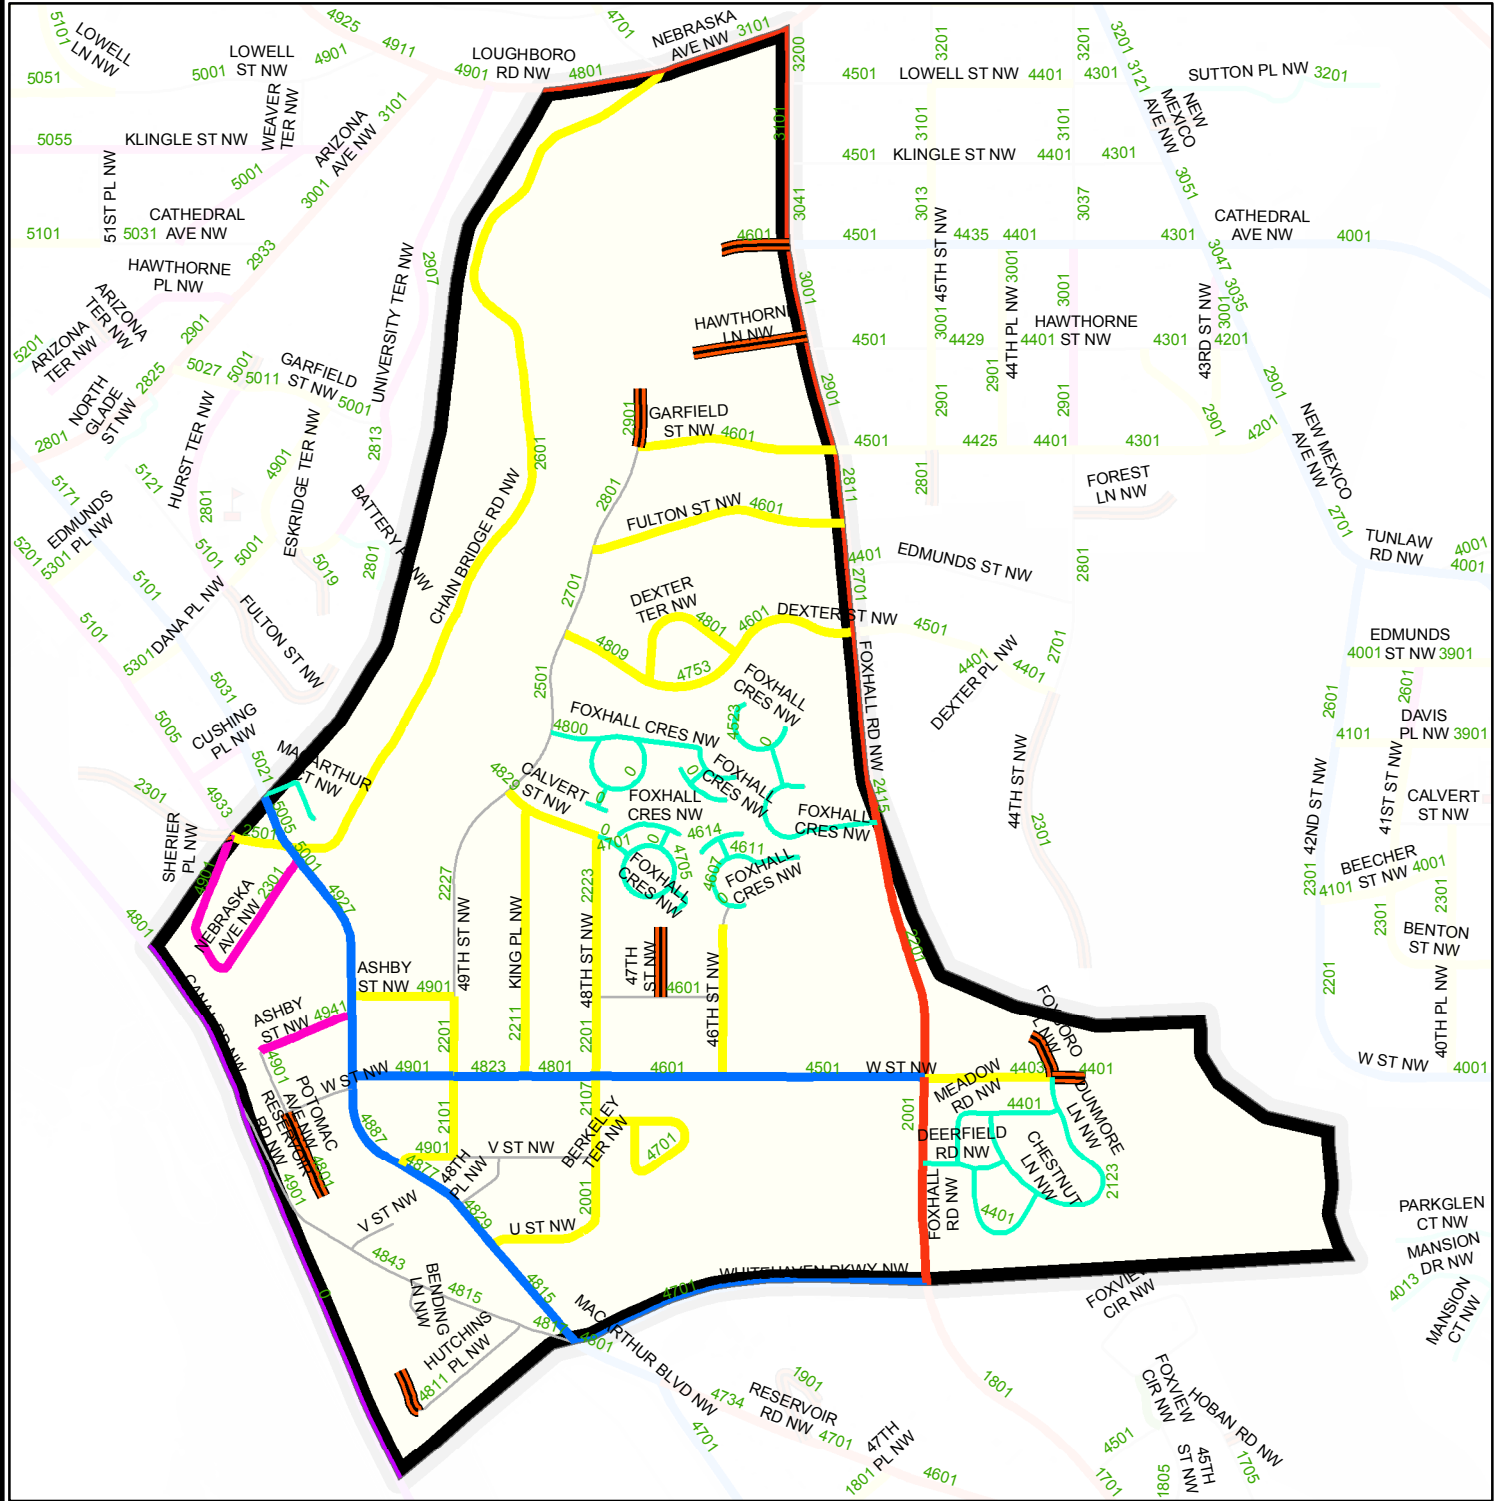

DISTRICT OF COLUMBIA - SNOW PLANNING MAP

Light Plow(303)

Legend			
	Public School		4 - 6 Speed Humps
	Hospital		7 - 10 Speed Humps
	DC Salt Dome		Private Streets
	1 - 3 Speed Humps		AOC
			Primary
			Secondary
			Bridge
			Priority Hills
			Narrow Road
			NPS
			NHS
			IRoutesPly