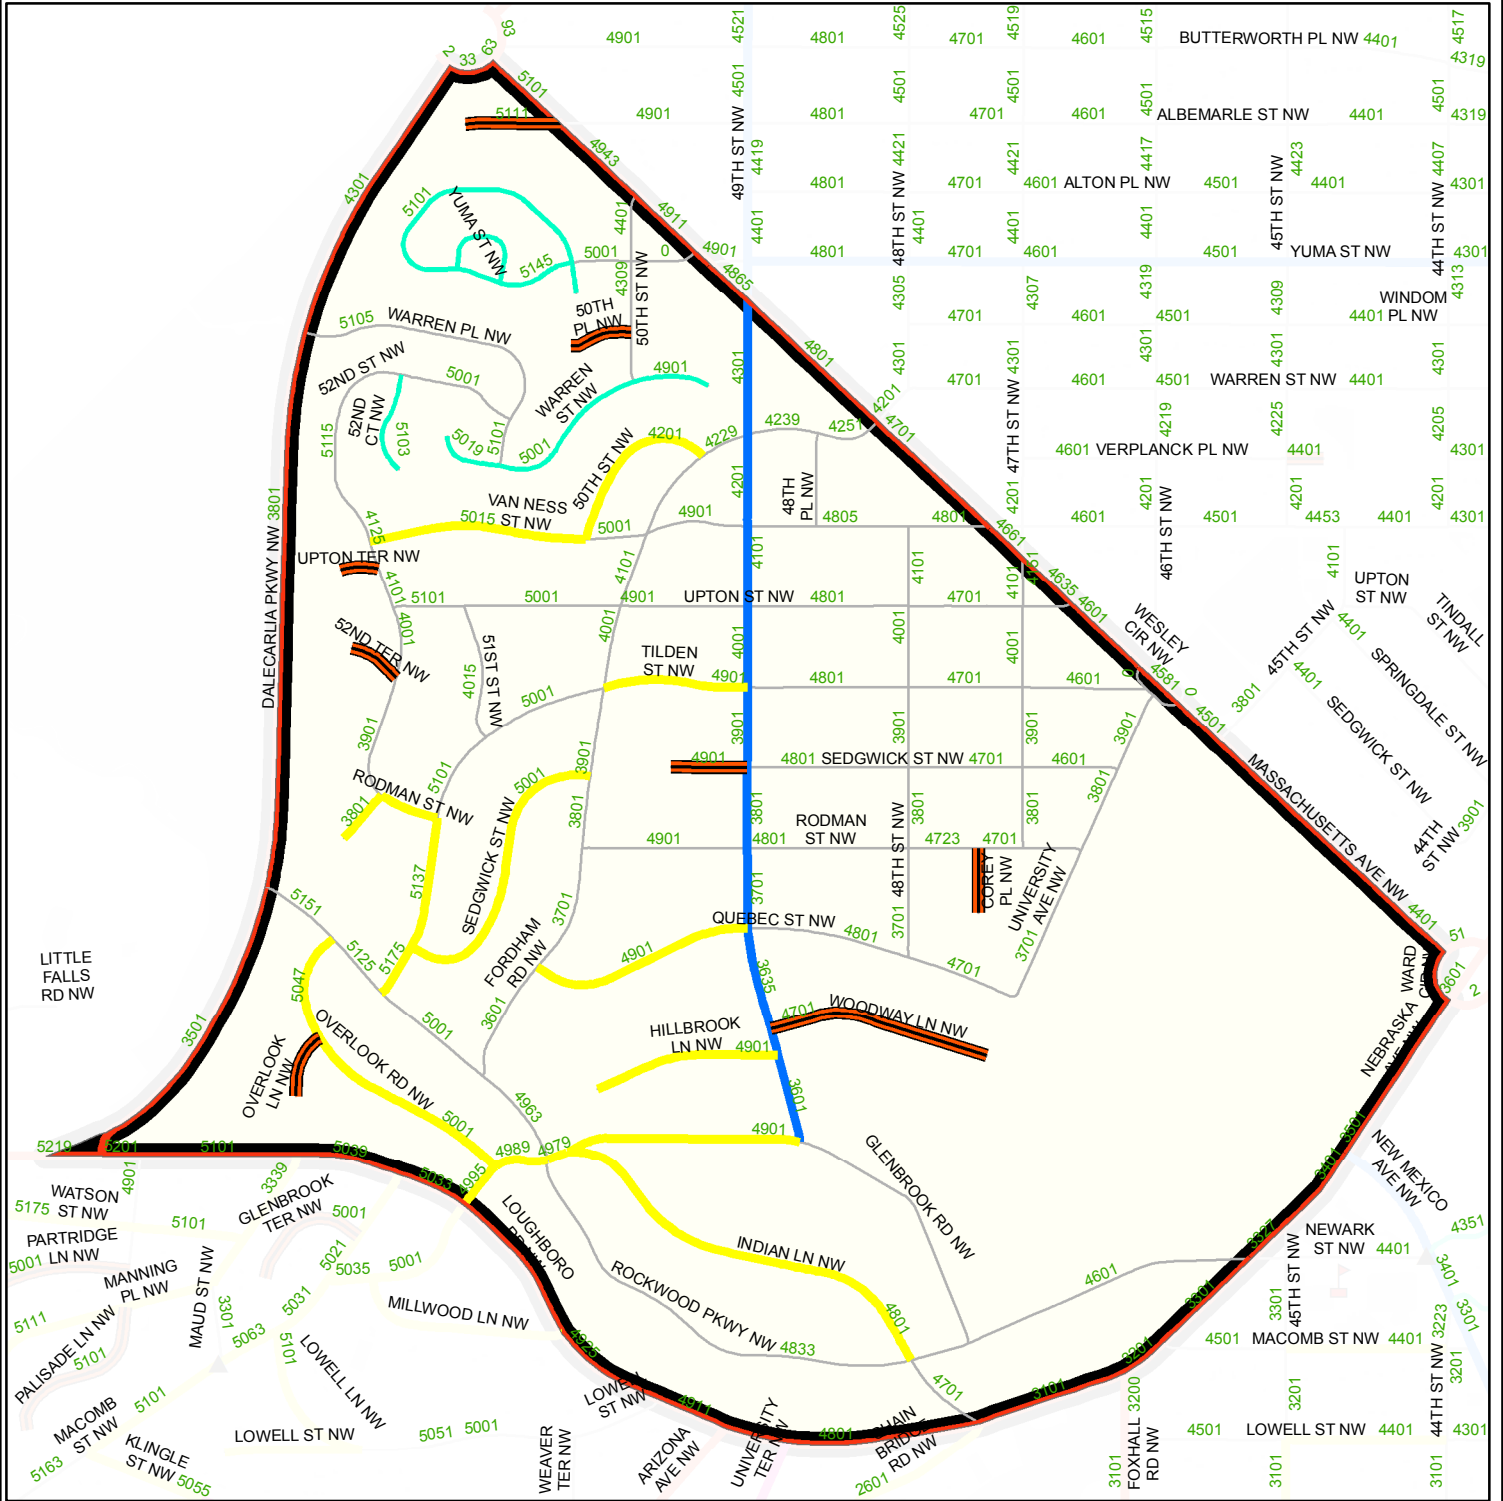

DISTRICT OF COLUMBIA - SNOW PLANNING MAP

Light Plow(301)

Legend			
	Public School		4 - 6 Speed Humps
	Hospital		7 - 10 Speed Humps
	DC Salt Dome		Private Streets
	1 - 3 Speed Humps		AOC
			Primary
			Secondary
			Dead End Streets
			Priority Hills
			Narrow Road
			NPS
			NHS
			Bridge
			PRoutesPly