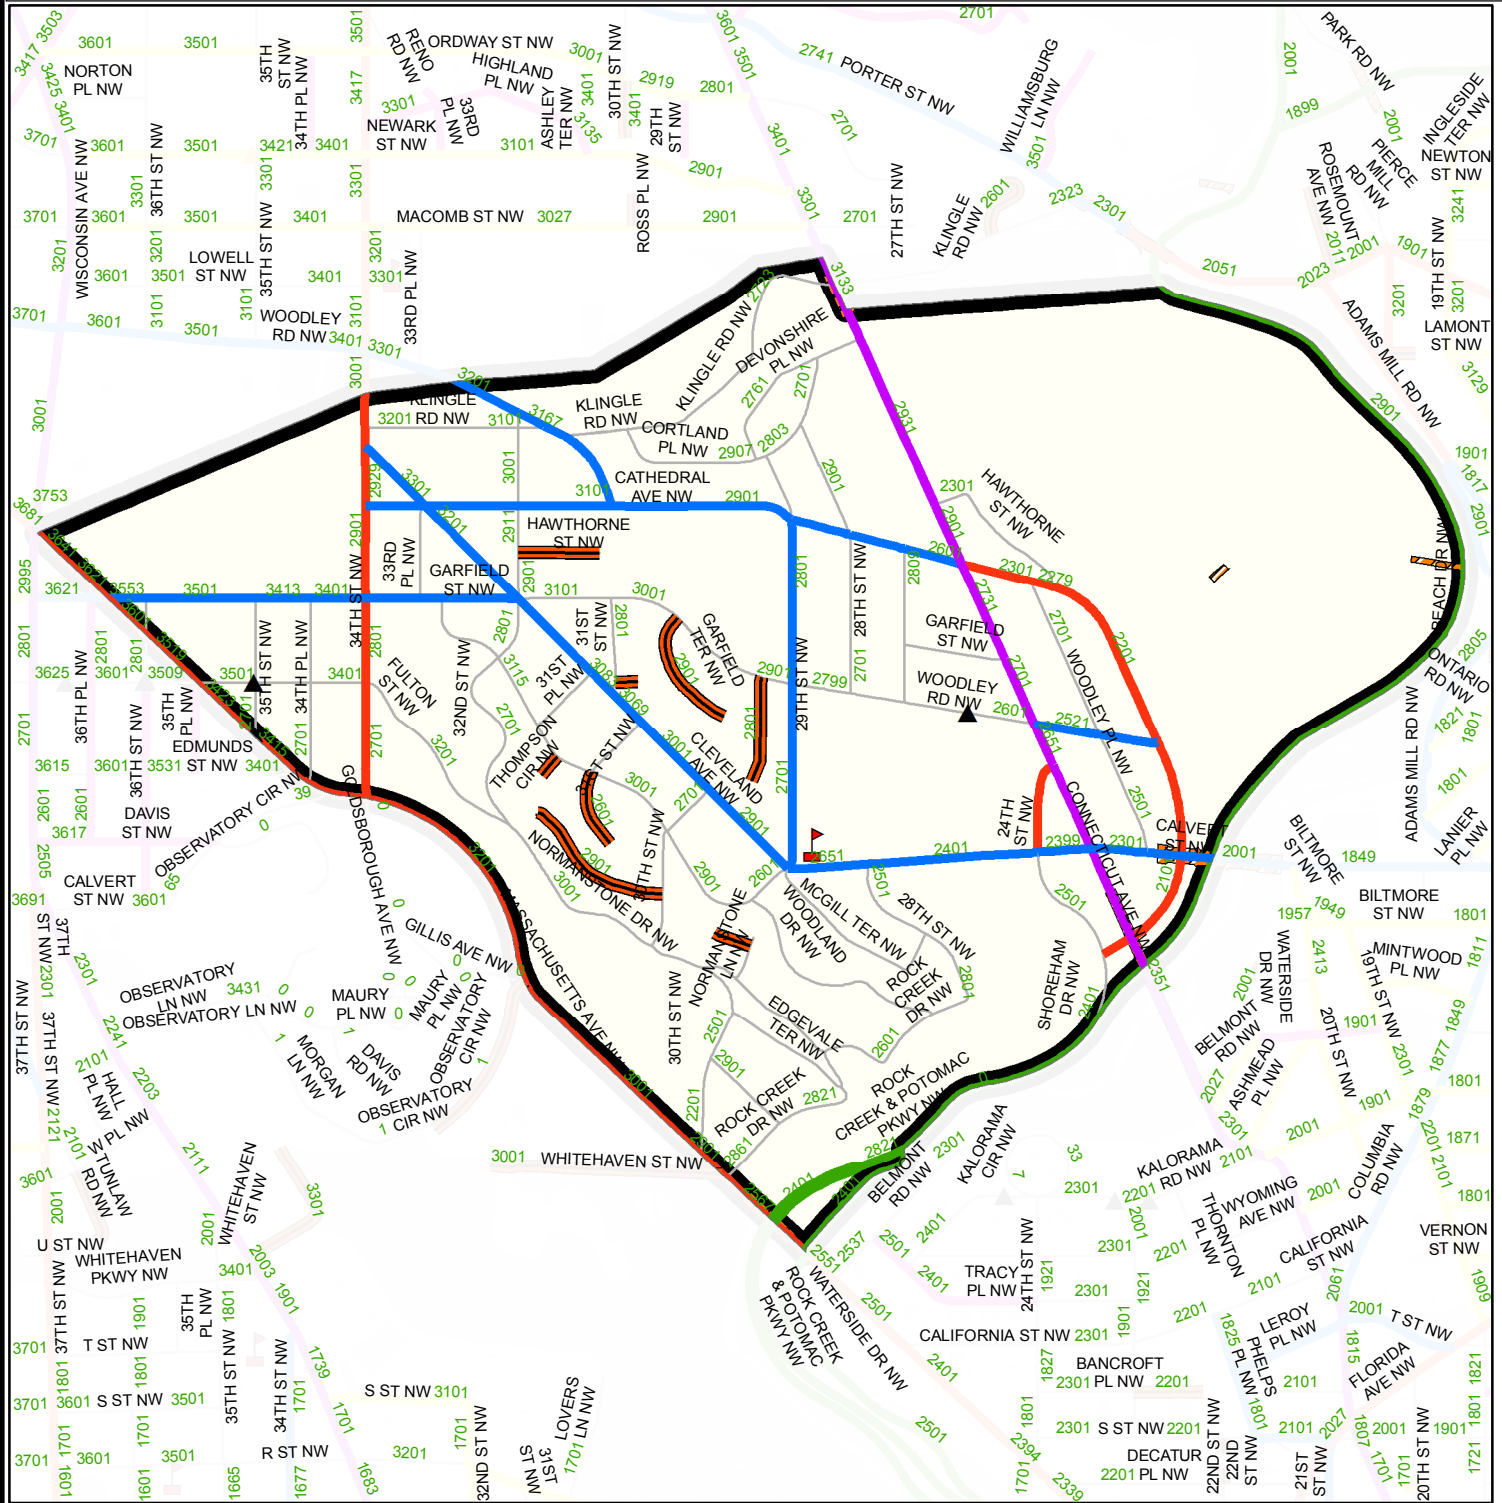

DISTRICT OF COLUMBIA - SNOW PLANNING MAP

Light Plow(205)

Legend			