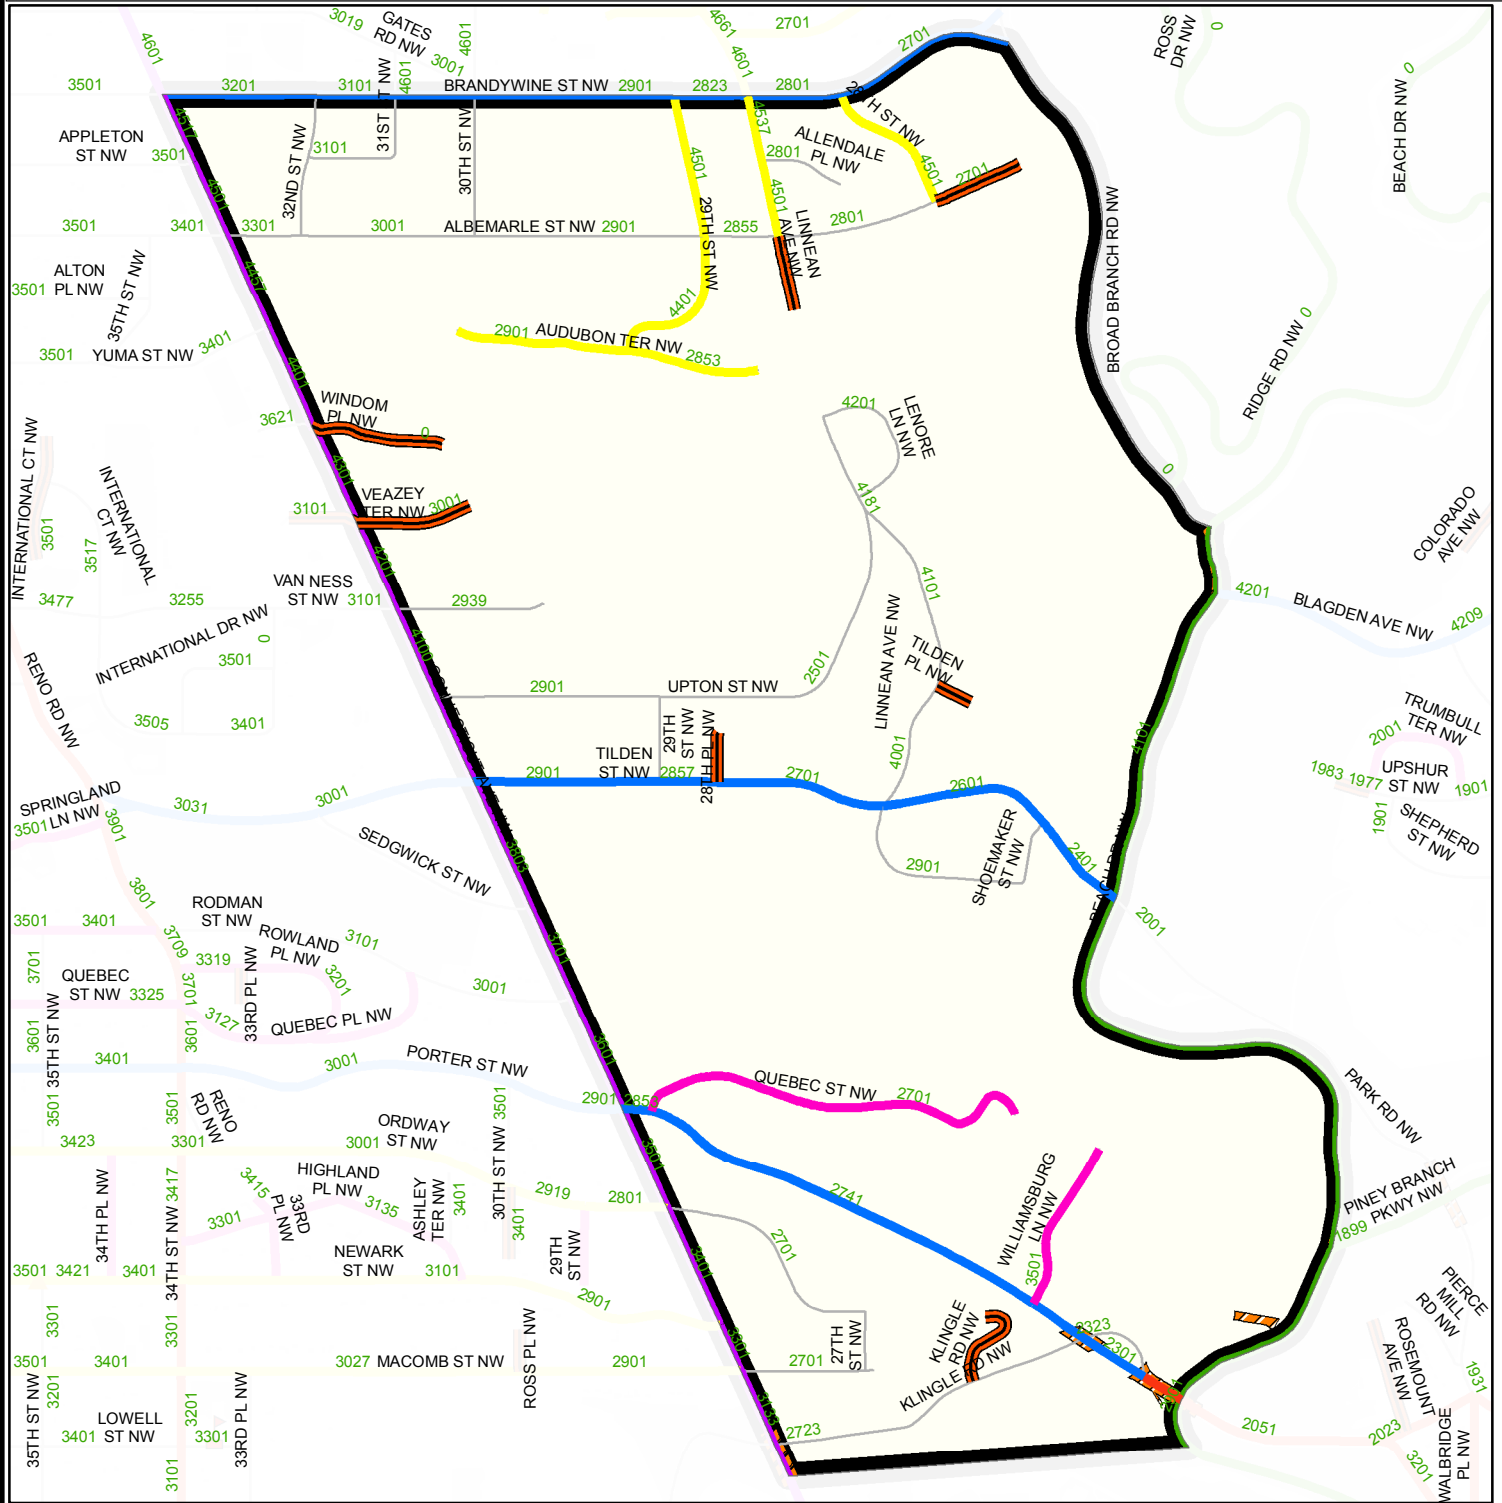

# DISTRICT OF COLUMBIA - SNOW PLANNING MAP

## Light Plow(203)

Legend			
	Public School		4 - 6 Speed Humps
	Hospital		7 - 10 Speed Humps
	DC Salt Dome		Private Streets
	1 - 3 Speed Humps		Primary
	Dead End Streets		Secondary
	AOC		Narrow Road
	Bridge		NPS
	PRoutesPly		NHS
	Priority Hills		Bridge