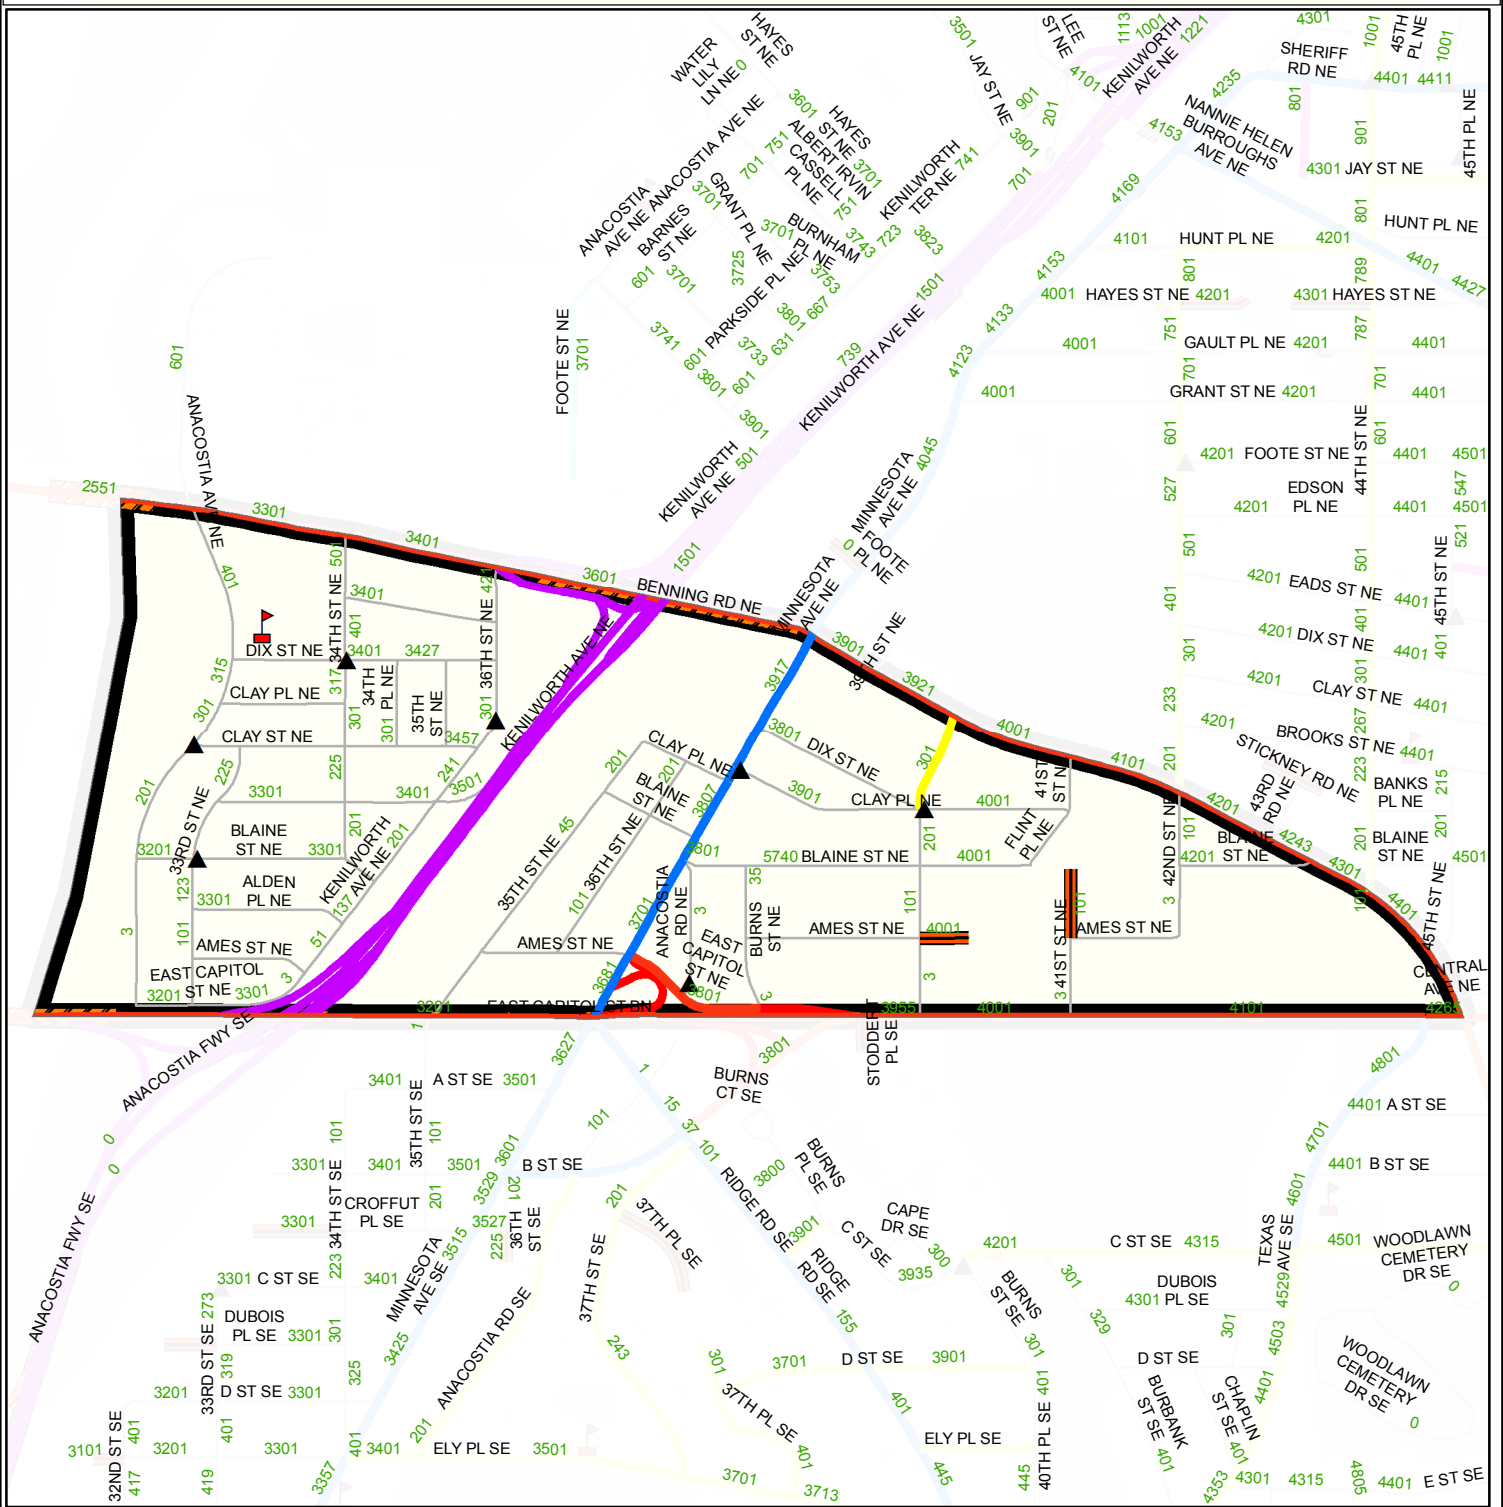

DISTRICT OF COLUMBIA - SNOW PLANNING MAP

Light Plow(1401)

Legend			
	Public School		4 - 6 Speed Humps
	Hospital		7 - 10 Speed Humps
	DC Salt Dome		Private Streets
	1 - 3 Speed Humps		Dead End Streets
			AOC
			Primary
			Secondary
			Priority Hills
			Narrow Road
			NPS
			NHS
			Bridge
			PRoutesPly