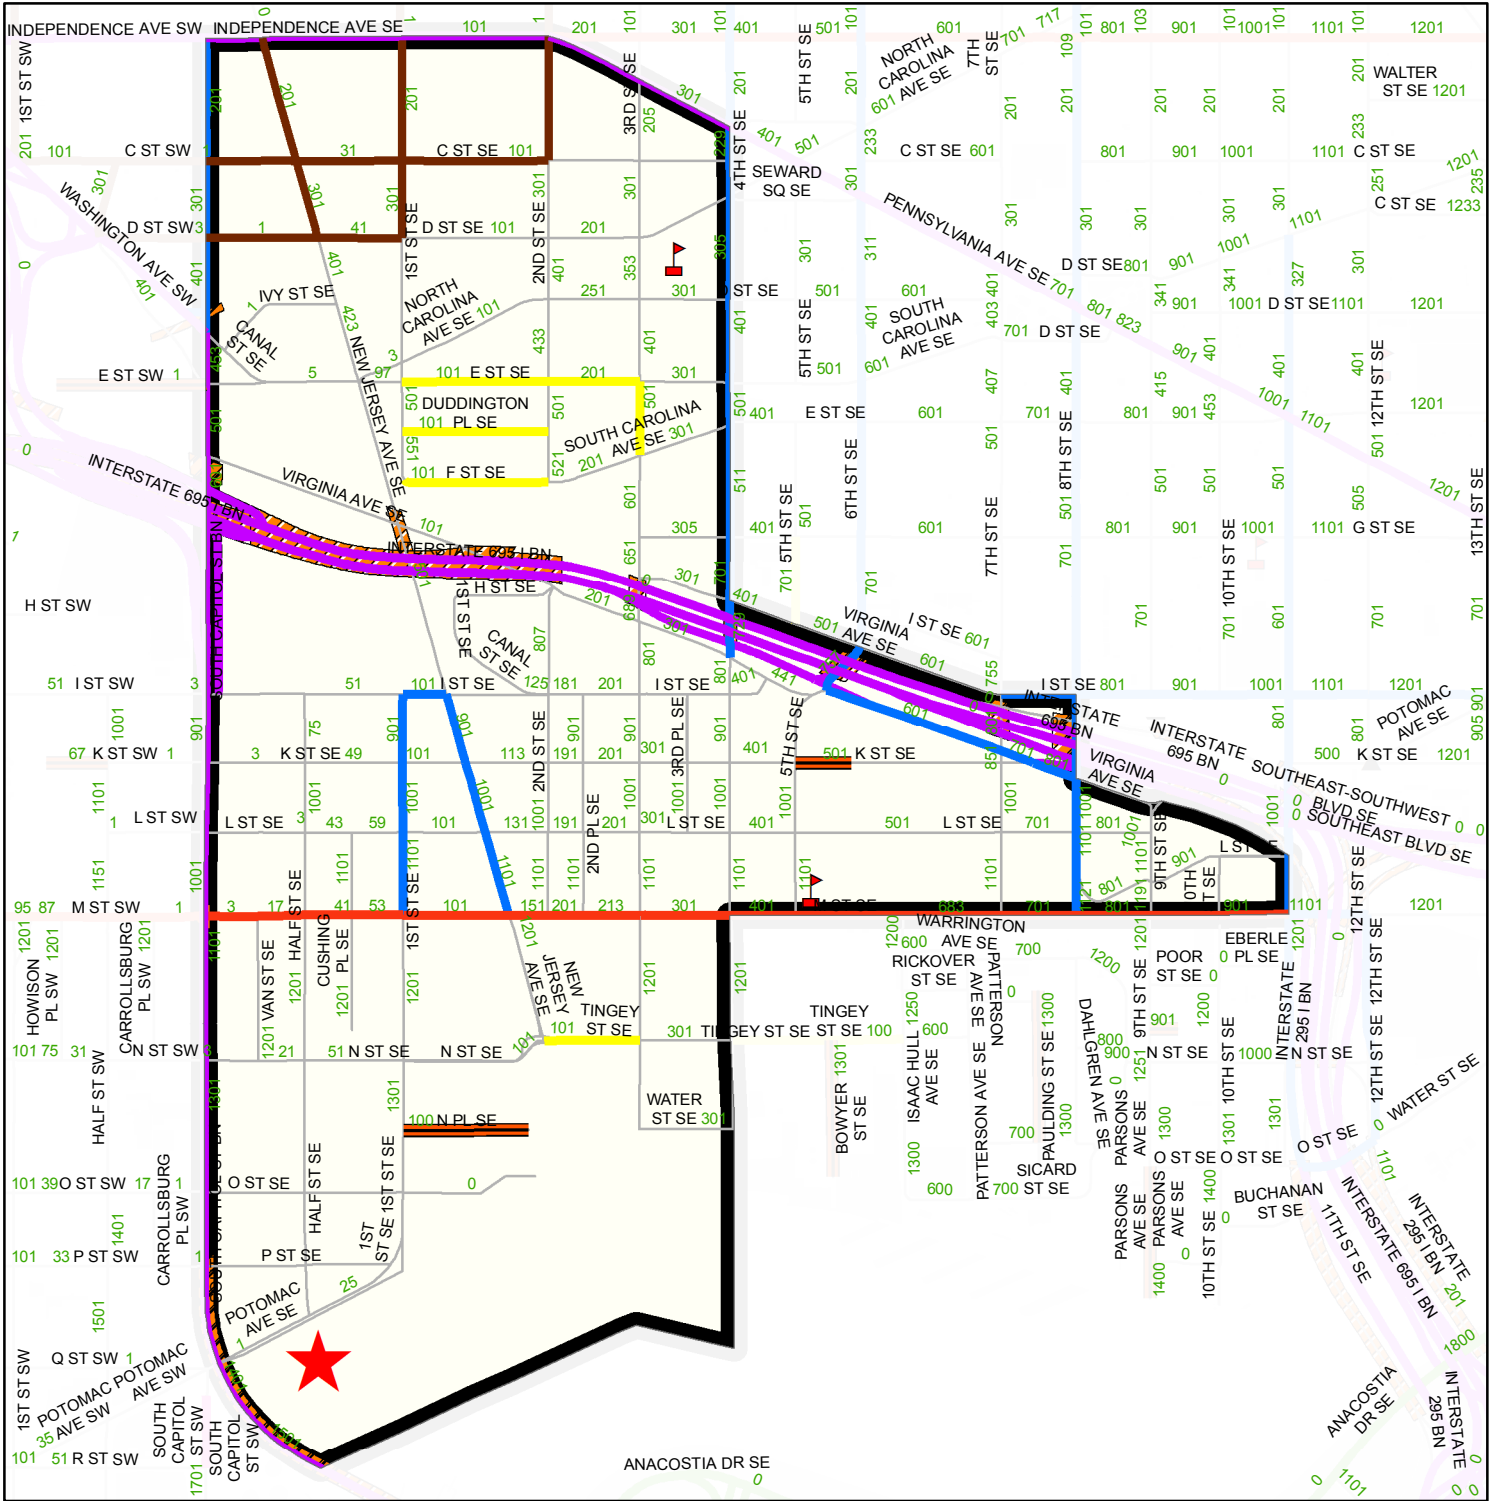

DISTRICT OF COLUMBIA - SNOW PLANNING MAP

Light Plow(1206)

Legend			
	Public School		4 - 6 Speed Humps
	Hospital		7 - 10 Speed Humps
	DC Salt Dome		Private Streets
	1 - 3 Speed Humps		AOC
			Primary
			Secondary
			Priority Hills
			Narrow Road
			NPS
			NHS
			Bridge
			PRoutesPly