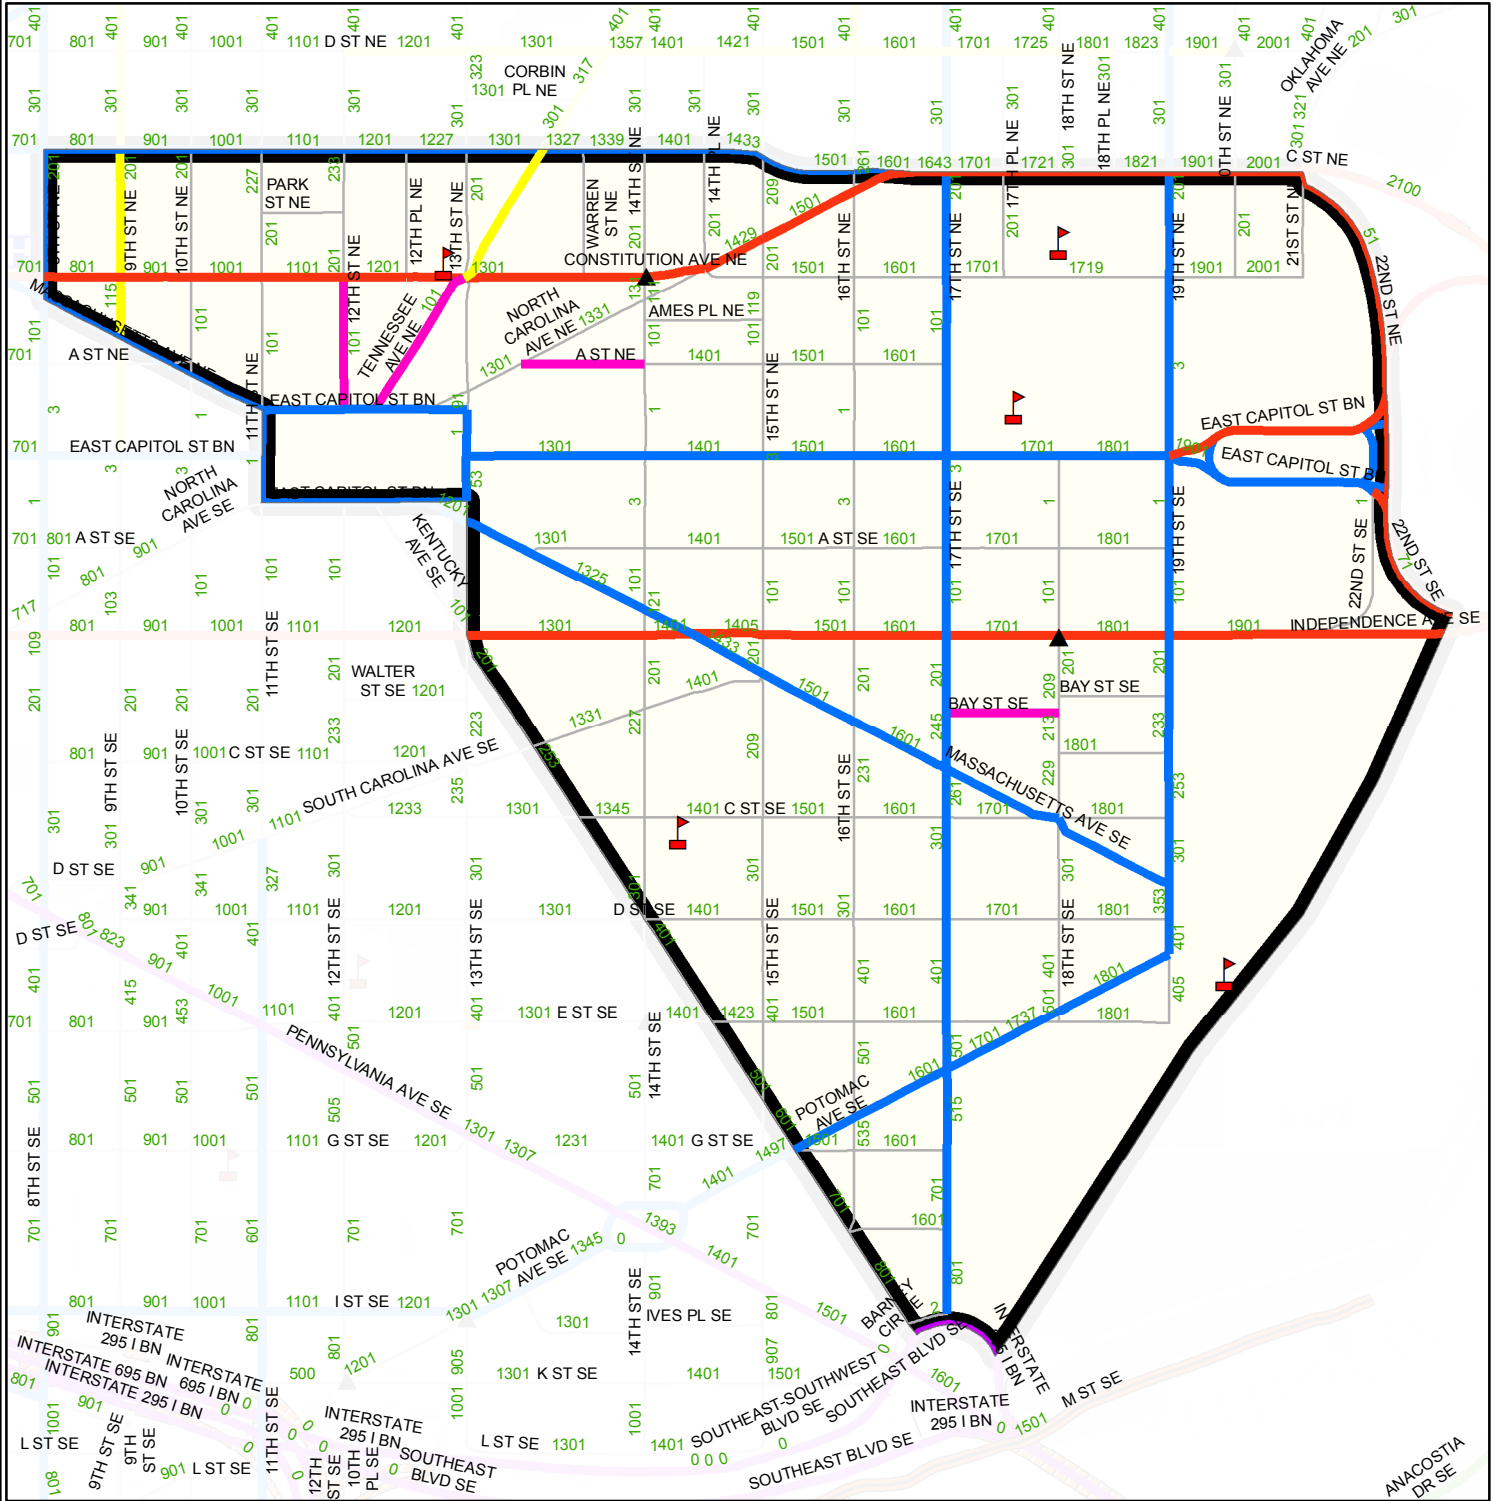

DISTRICT OF COLUMBIA - SNOW PLANNING MAP

Light Plow(1203)

Legend			
	Public School		4 - 6 Speed Humps
	Hospital		7 - 10 Speed Humps
	DC Salt Dome		Private Streets
	1 - 3 Speed Humps		AOC
			Primary
			Secondary
			Priority Hills
			Narrow Road
			NPS
			NHS
			Bridge
			PRoutesPly