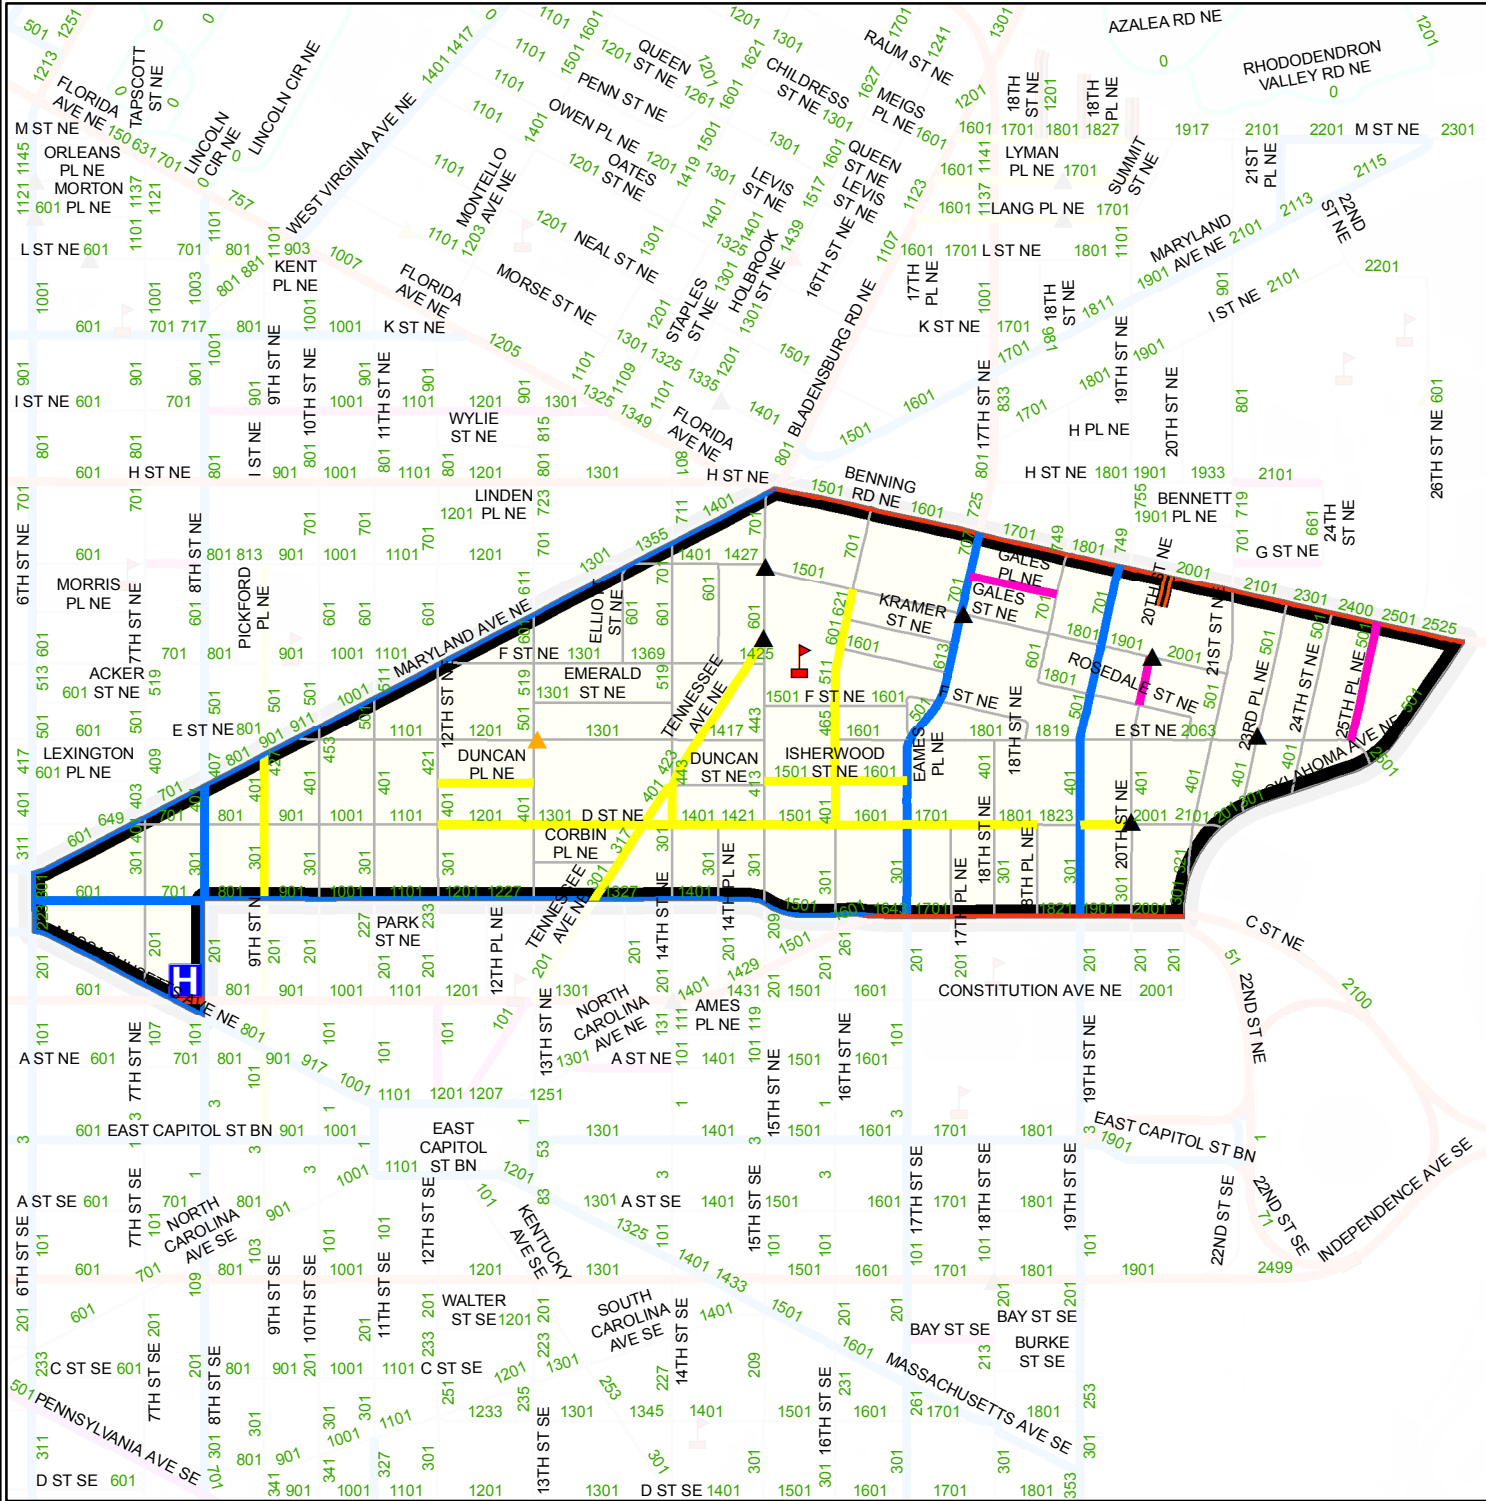

DISTRICT OF COLUMBIA - SNOW PLANNING MAP

Light Plow(1202)

Legend			