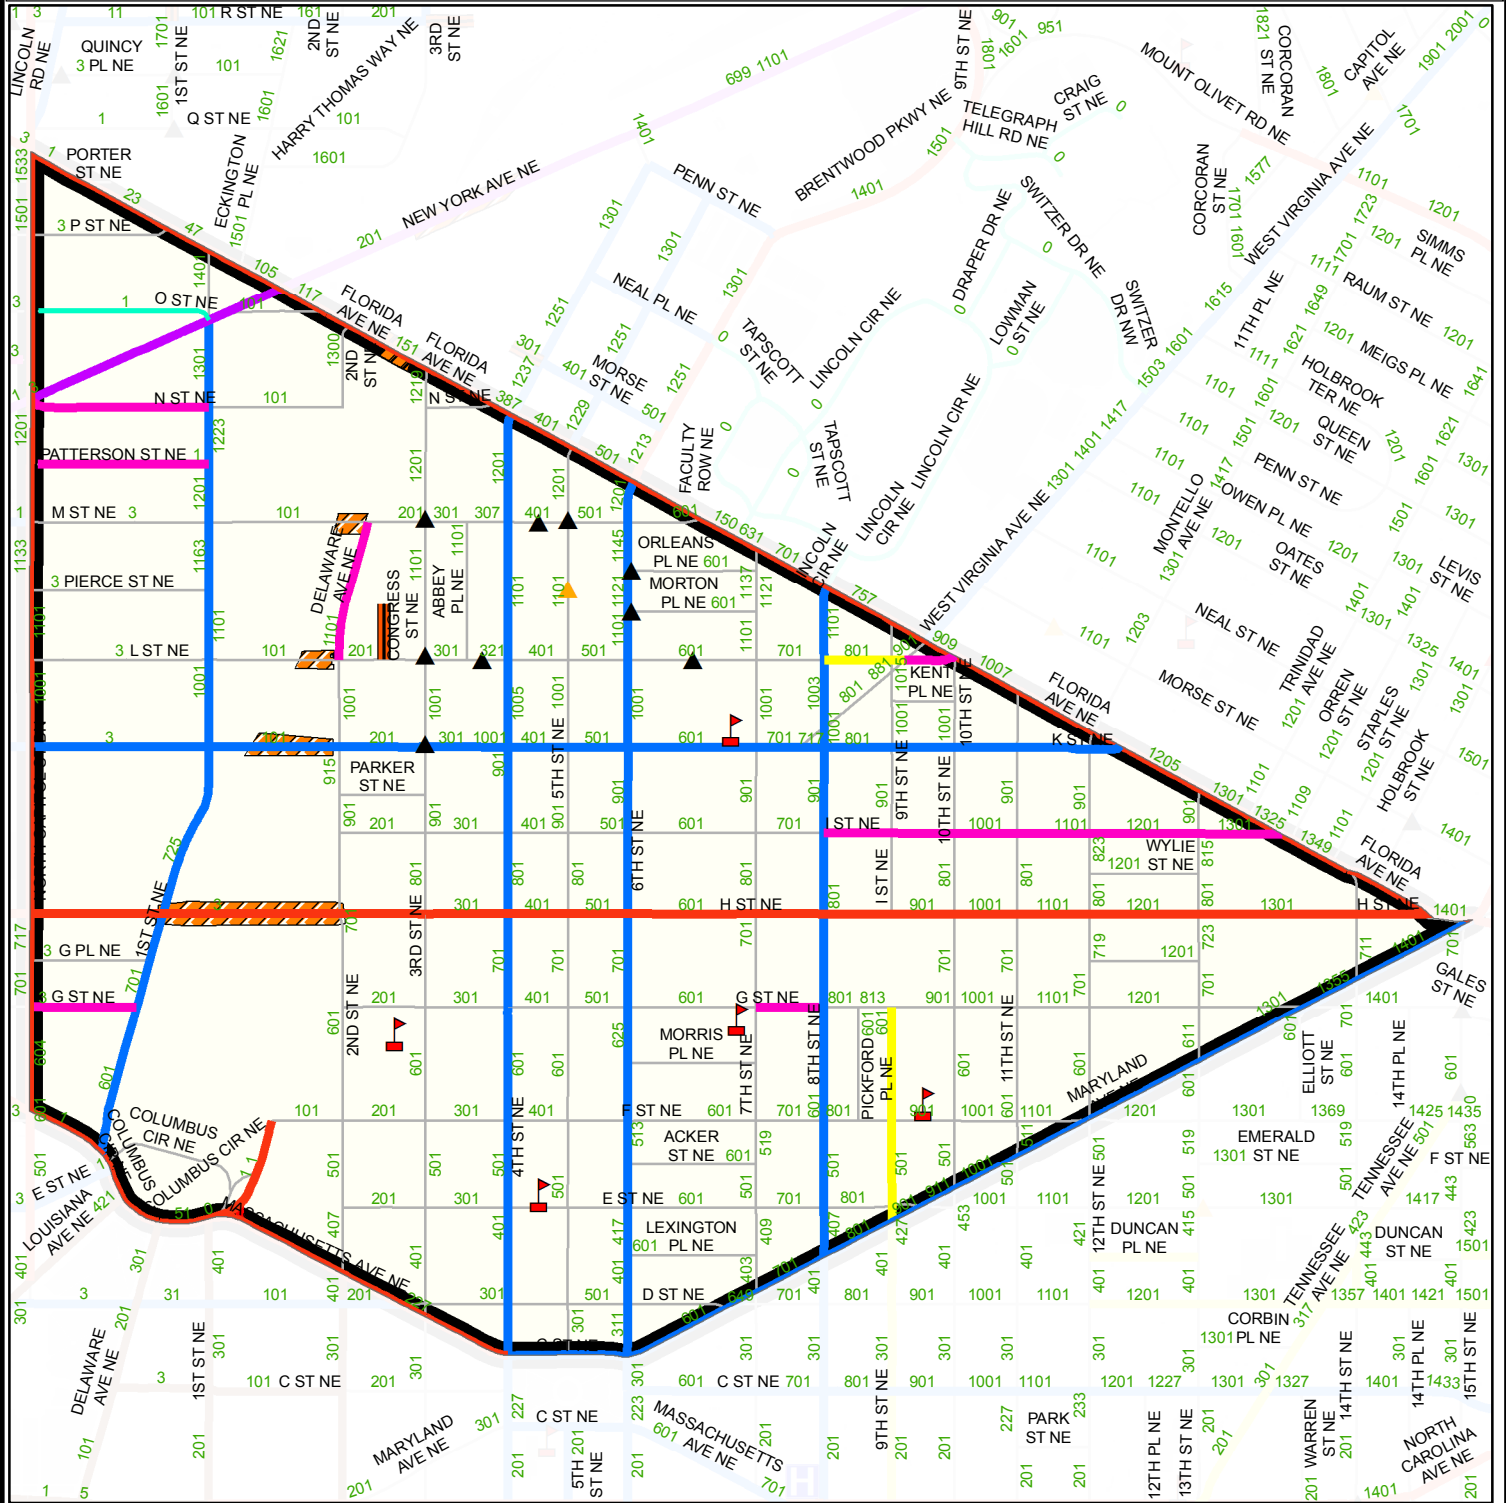

DISTRICT OF COLUMBIA - SNOW PLANNING MAP

Light Plow(1201)

Legend