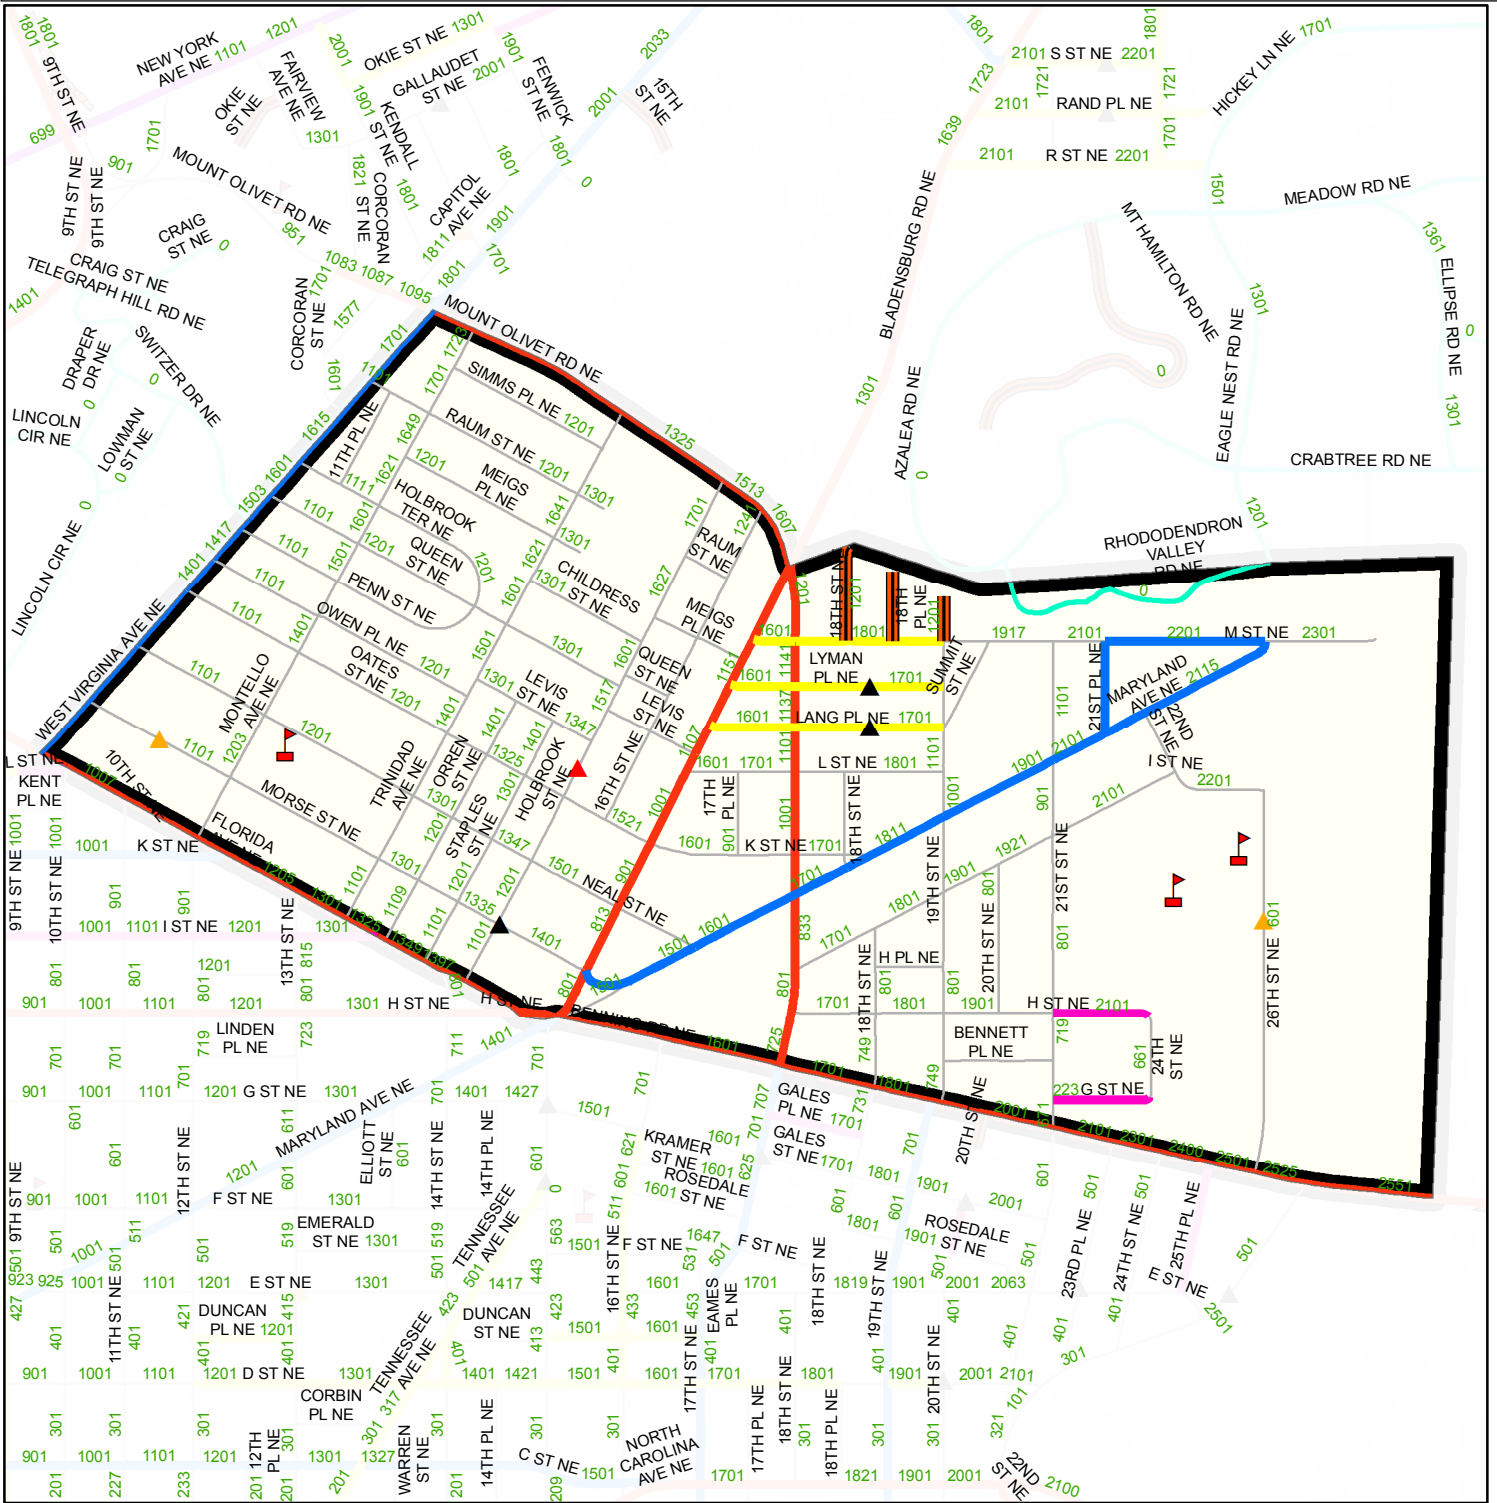

DISTRICT OF COLUMBIA - SNOW PLANNING MAP

Light Plow(1105)

Legend			
	Public School		4 - 6 Speed Humps
	Hospital		7 - 10 Speed Humps
	DC Salt Dome		Private Streets
	1 - 3 Speed Humps		AOC
	Bridge		Primary
	PRoutesPly		Secondary
	Priority Hills		Narrow Road
	NPS		NHS