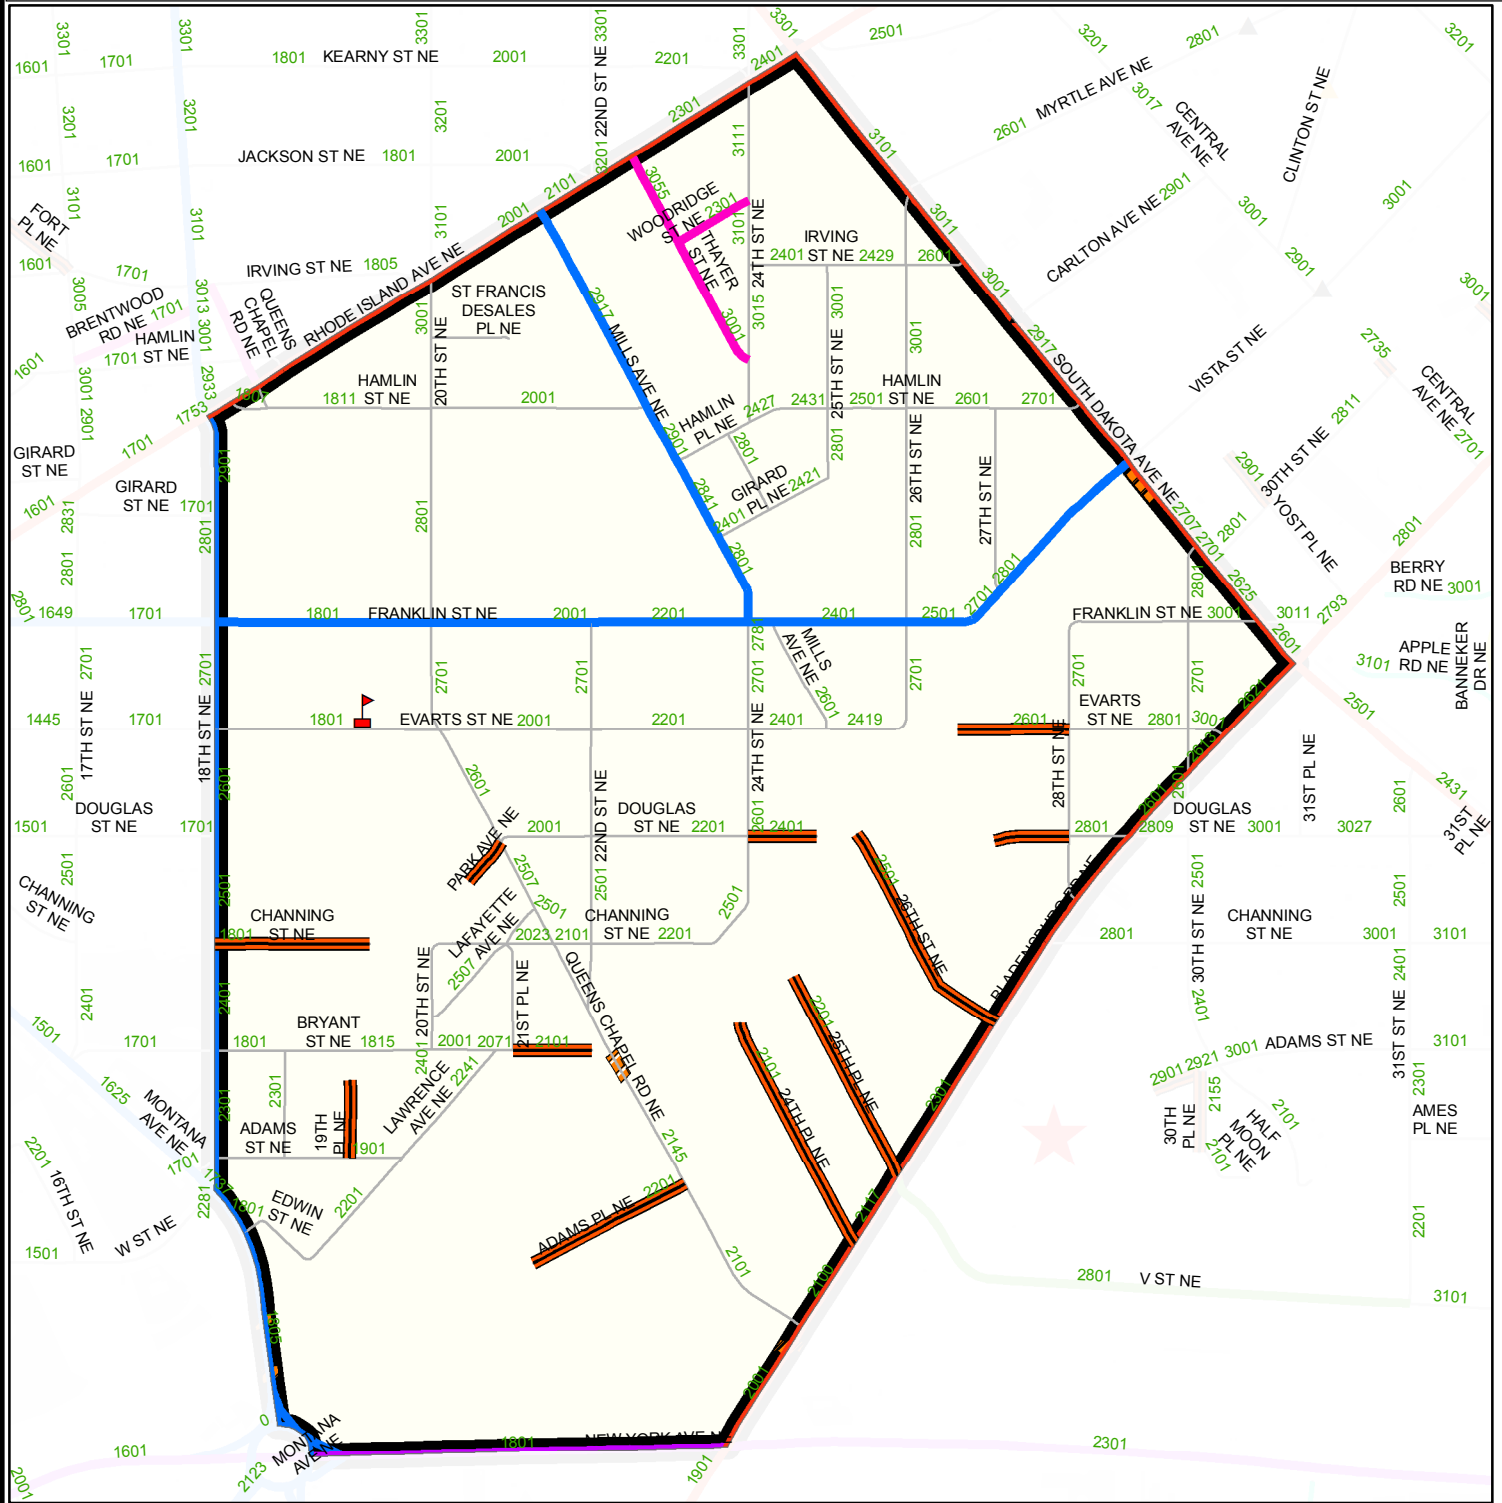

# DISTRICT OF COLUMBIA - SNOW PLANNING MAP

## Light Plow(1103)

Legend			
	Public School		4 - 6 Speed Humps
	Hospital		7 - 10 Speed Humps
	DC Salt Dome		Private Streets
	1 - 3 Speed Humps		Dead End Streets
			AOC
			Primary
			Secondary
			NPS
			NHS
			Bridge
			PRoutesPly
			Priority Hills
			Narrow Road