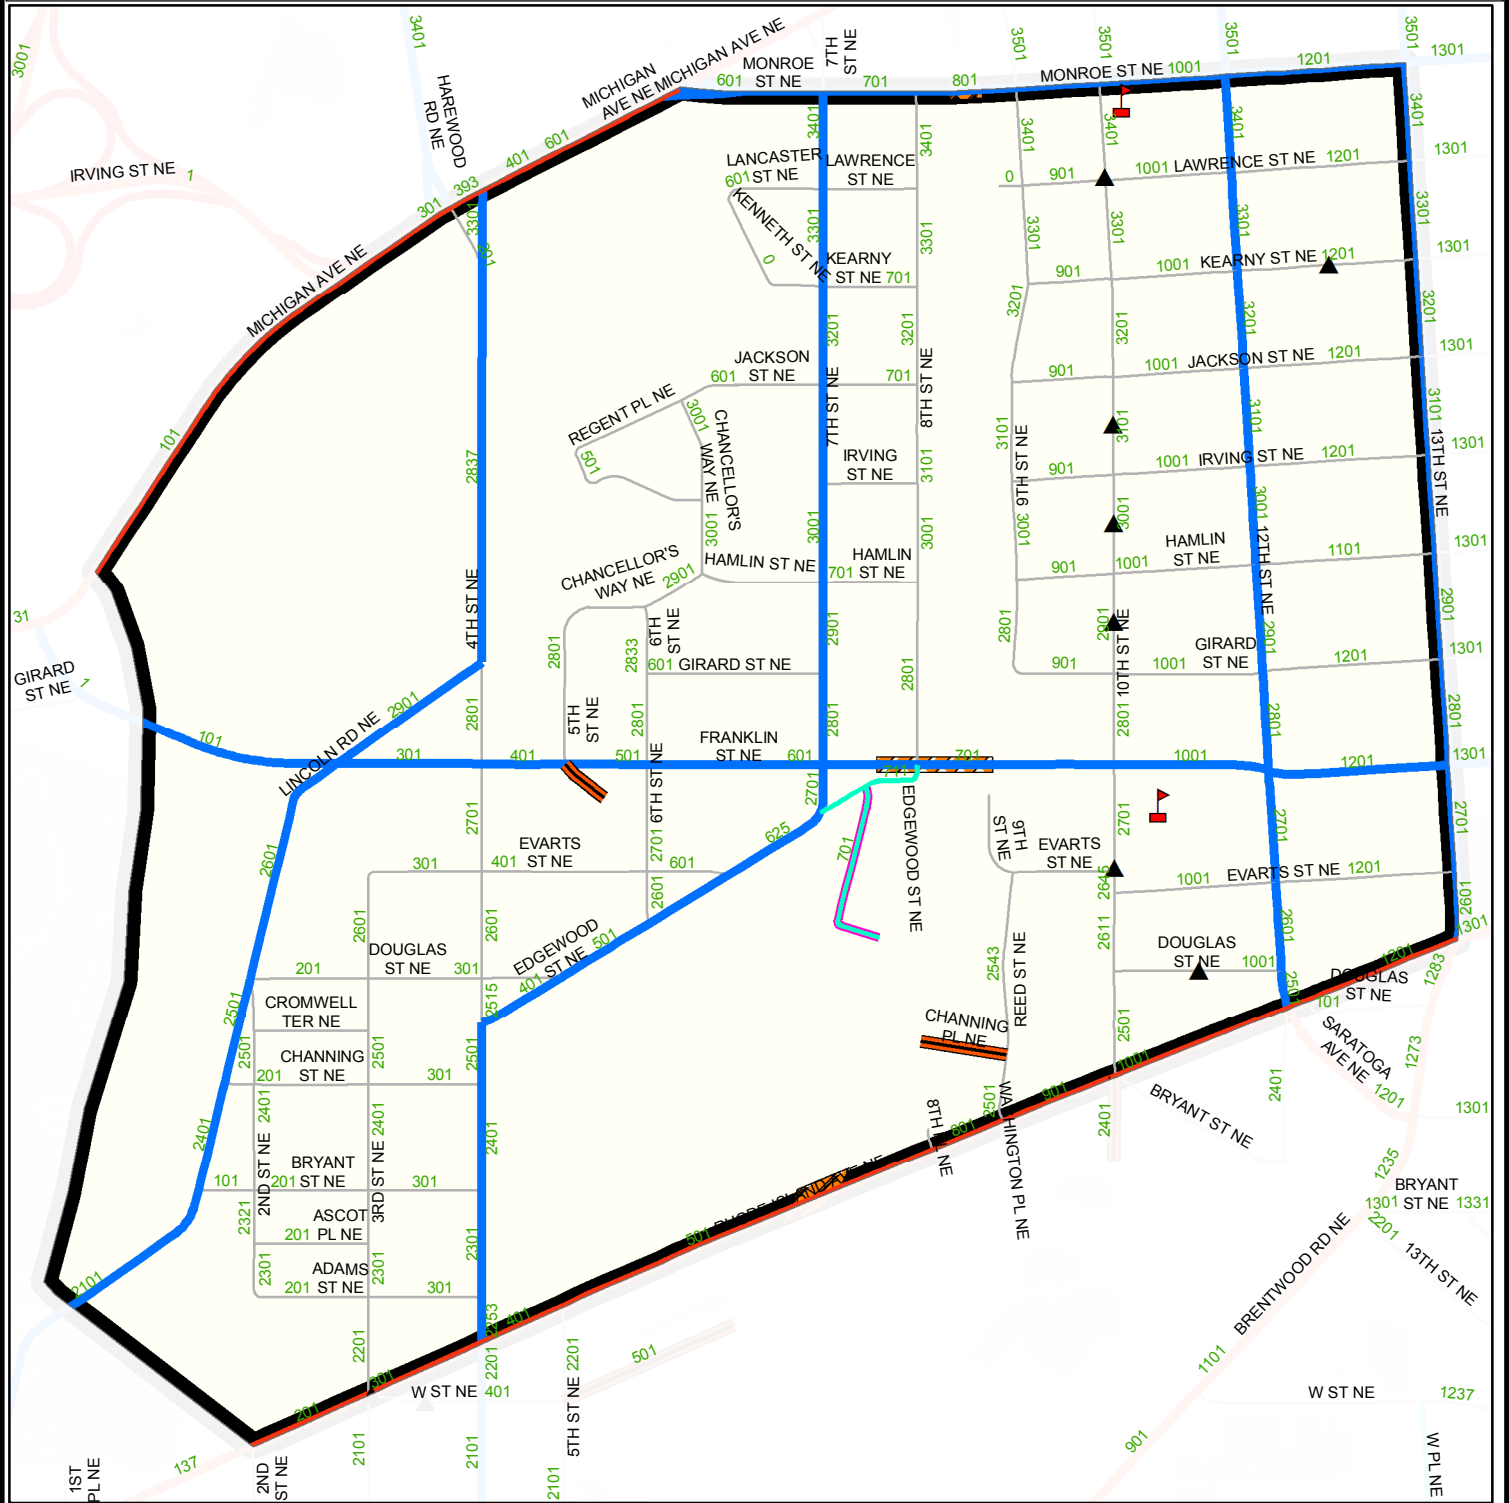

DISTRICT OF COLUMBIA - SNOW PLANNING MAP

# Light Plow(1007)

**Legend**

- Public School
- Hospital
- DC Salt Dome
- 1 - 3 Speed Humps
- 4 - 6 Speed Humps
- 7 - 10 Speed Humps
- Private Streets
- Dead End Streets
- AOC
- Primary
- Secondary
- Priority Hills
- Narrow Road
- NPS
- NHS
- Bridge
- PRoutesPly