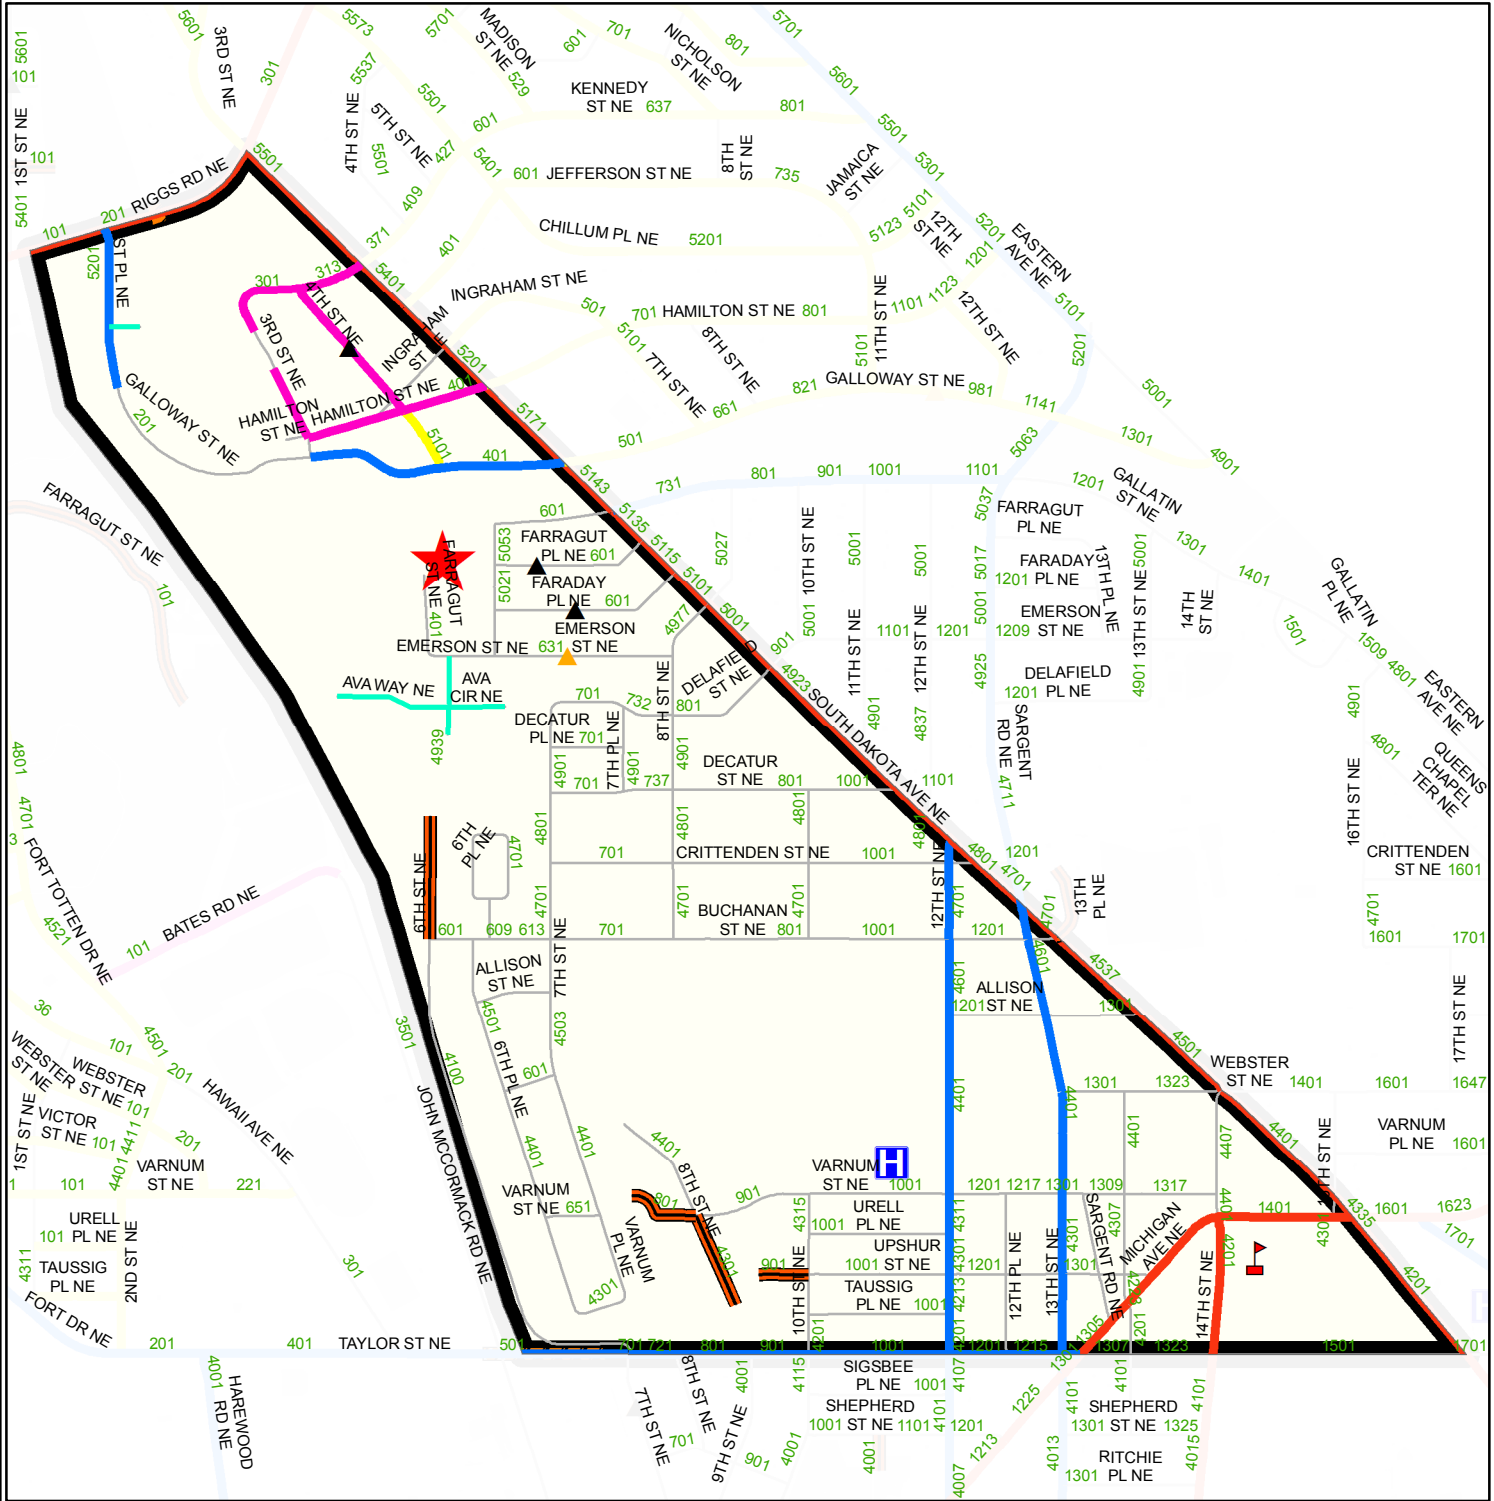

DISTRICT OF COLUMBIA - SNOW PLANNING MAP

Light Plow(1005)

Legend			
	Public School		4 - 6 Speed Humps
	Hospital		7 - 10 Speed Humps
	DC Salt Dome		Private Streets
	1 - 3 Speed Humps		AOC
	Dead End Streets		Primary
	Priority Hills		Secondary
	Narrow Road		NPS
	NHS		Bridge
	IRoutesPly		