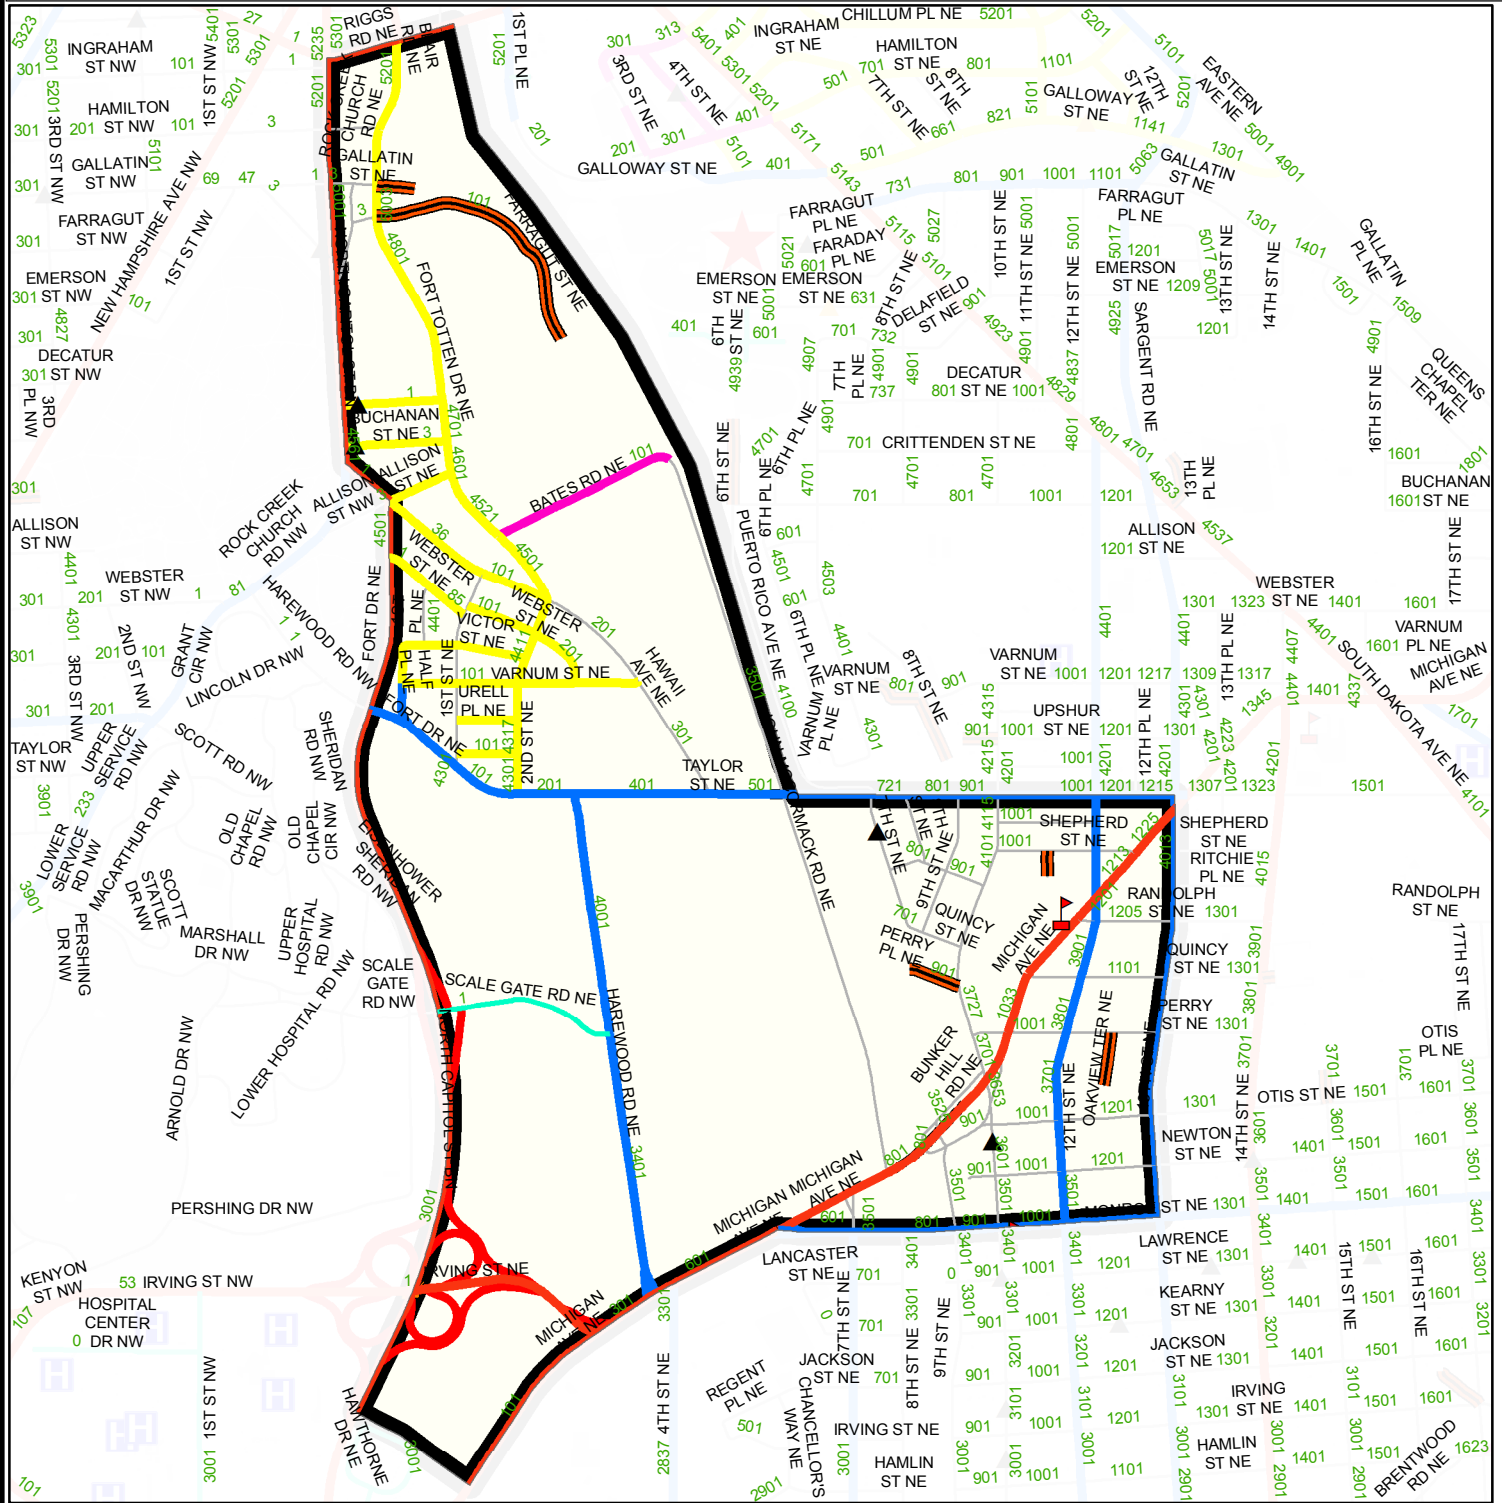

# DISTRICT OF COLUMBIA - SNOW PLANNING MAP

## Light Plow(1004)

Legend			