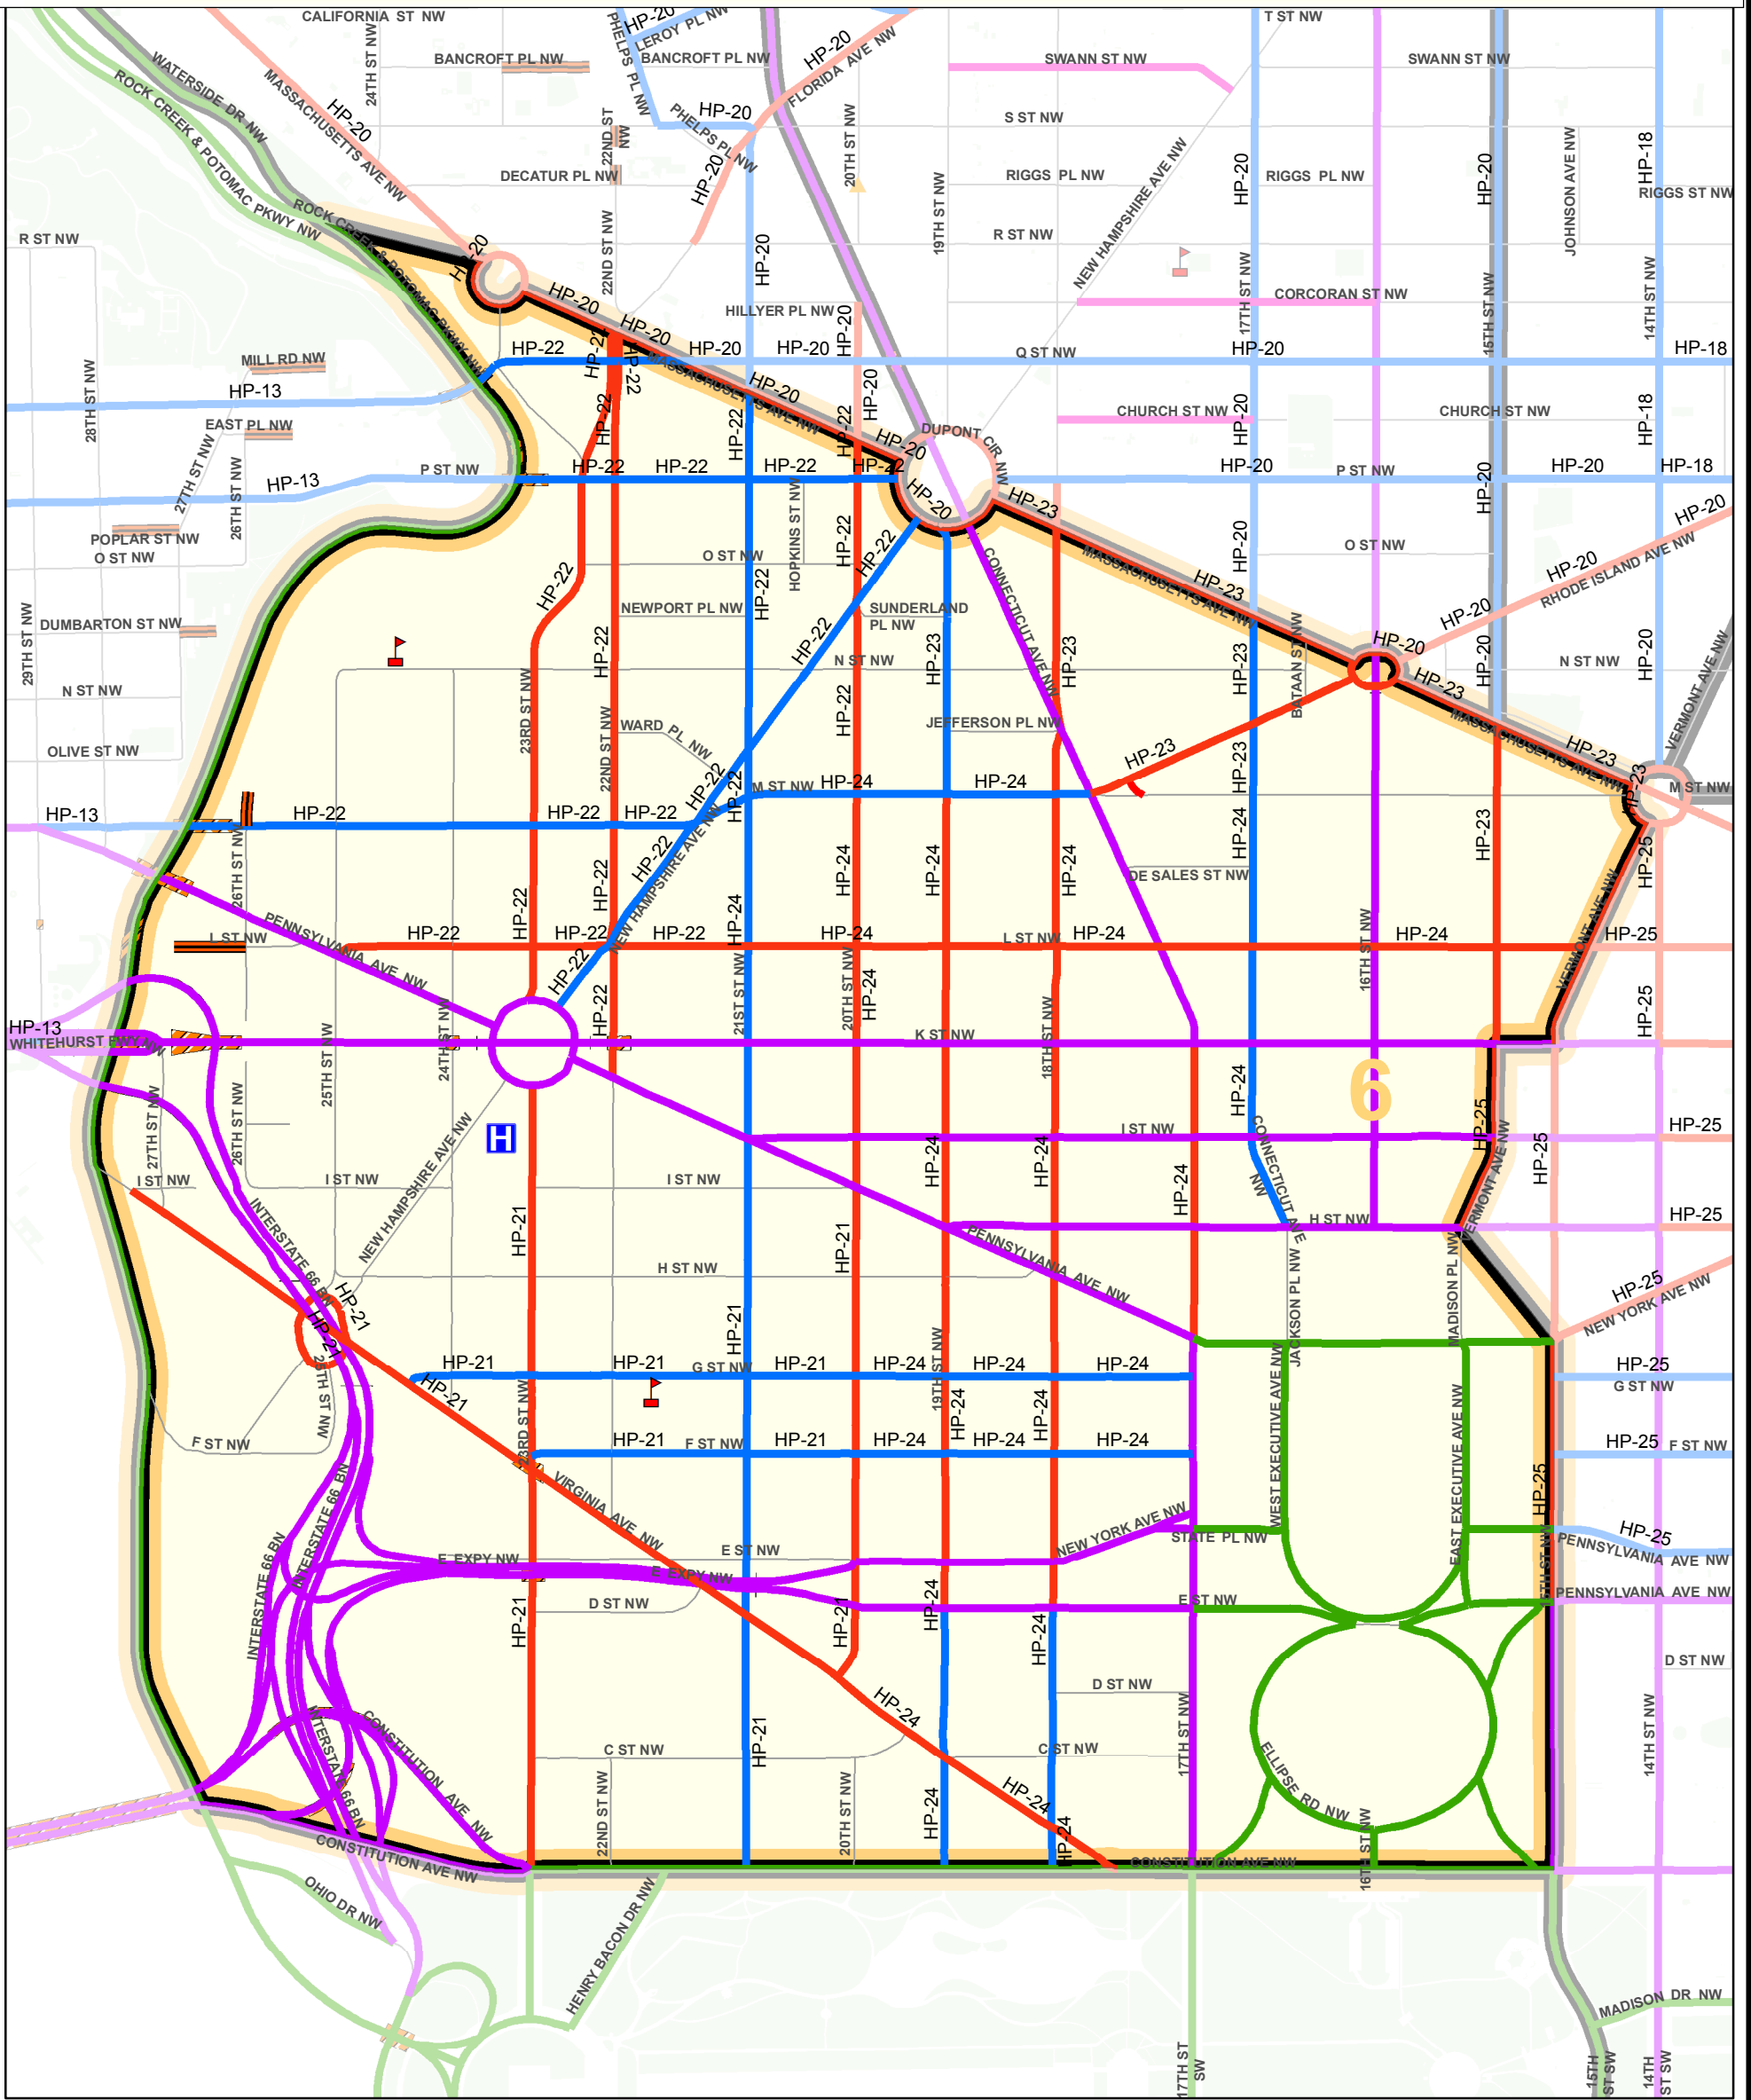

# DISTRICT OF COLUMBIA SNOW PLANNING MAP

## Snow Zone 6

### Legend

- |  |                       |  |                    |                    |         |           |                |     |                 |                  |                       |
|--|-----------------------|--|--------------------|--------------------|---------|-----------|----------------|-----|-----------------|------------------|-----------------------|
|  | Public School         |  | 1 - 3 Speed Humps  | <b>Snow Routes</b> |         | Secondary |                | NPS |                 | Dead End Streets |                       |
|  | Hospital              |  | 4 - 6 Speed Humps  |                    | AOC     |           | Priority Hills |     | NHS             |                  | Bridge                |
|  | Installed Speed humps |  | 7 - 10 Speed Humps |                    | Primary |           | Narrow Road    |     | Private Streets |                  | Residential Snow Area |
|  |                       |  |                    |                    |         |           |                |     |                 |                  | Snow Zone Boundary    |