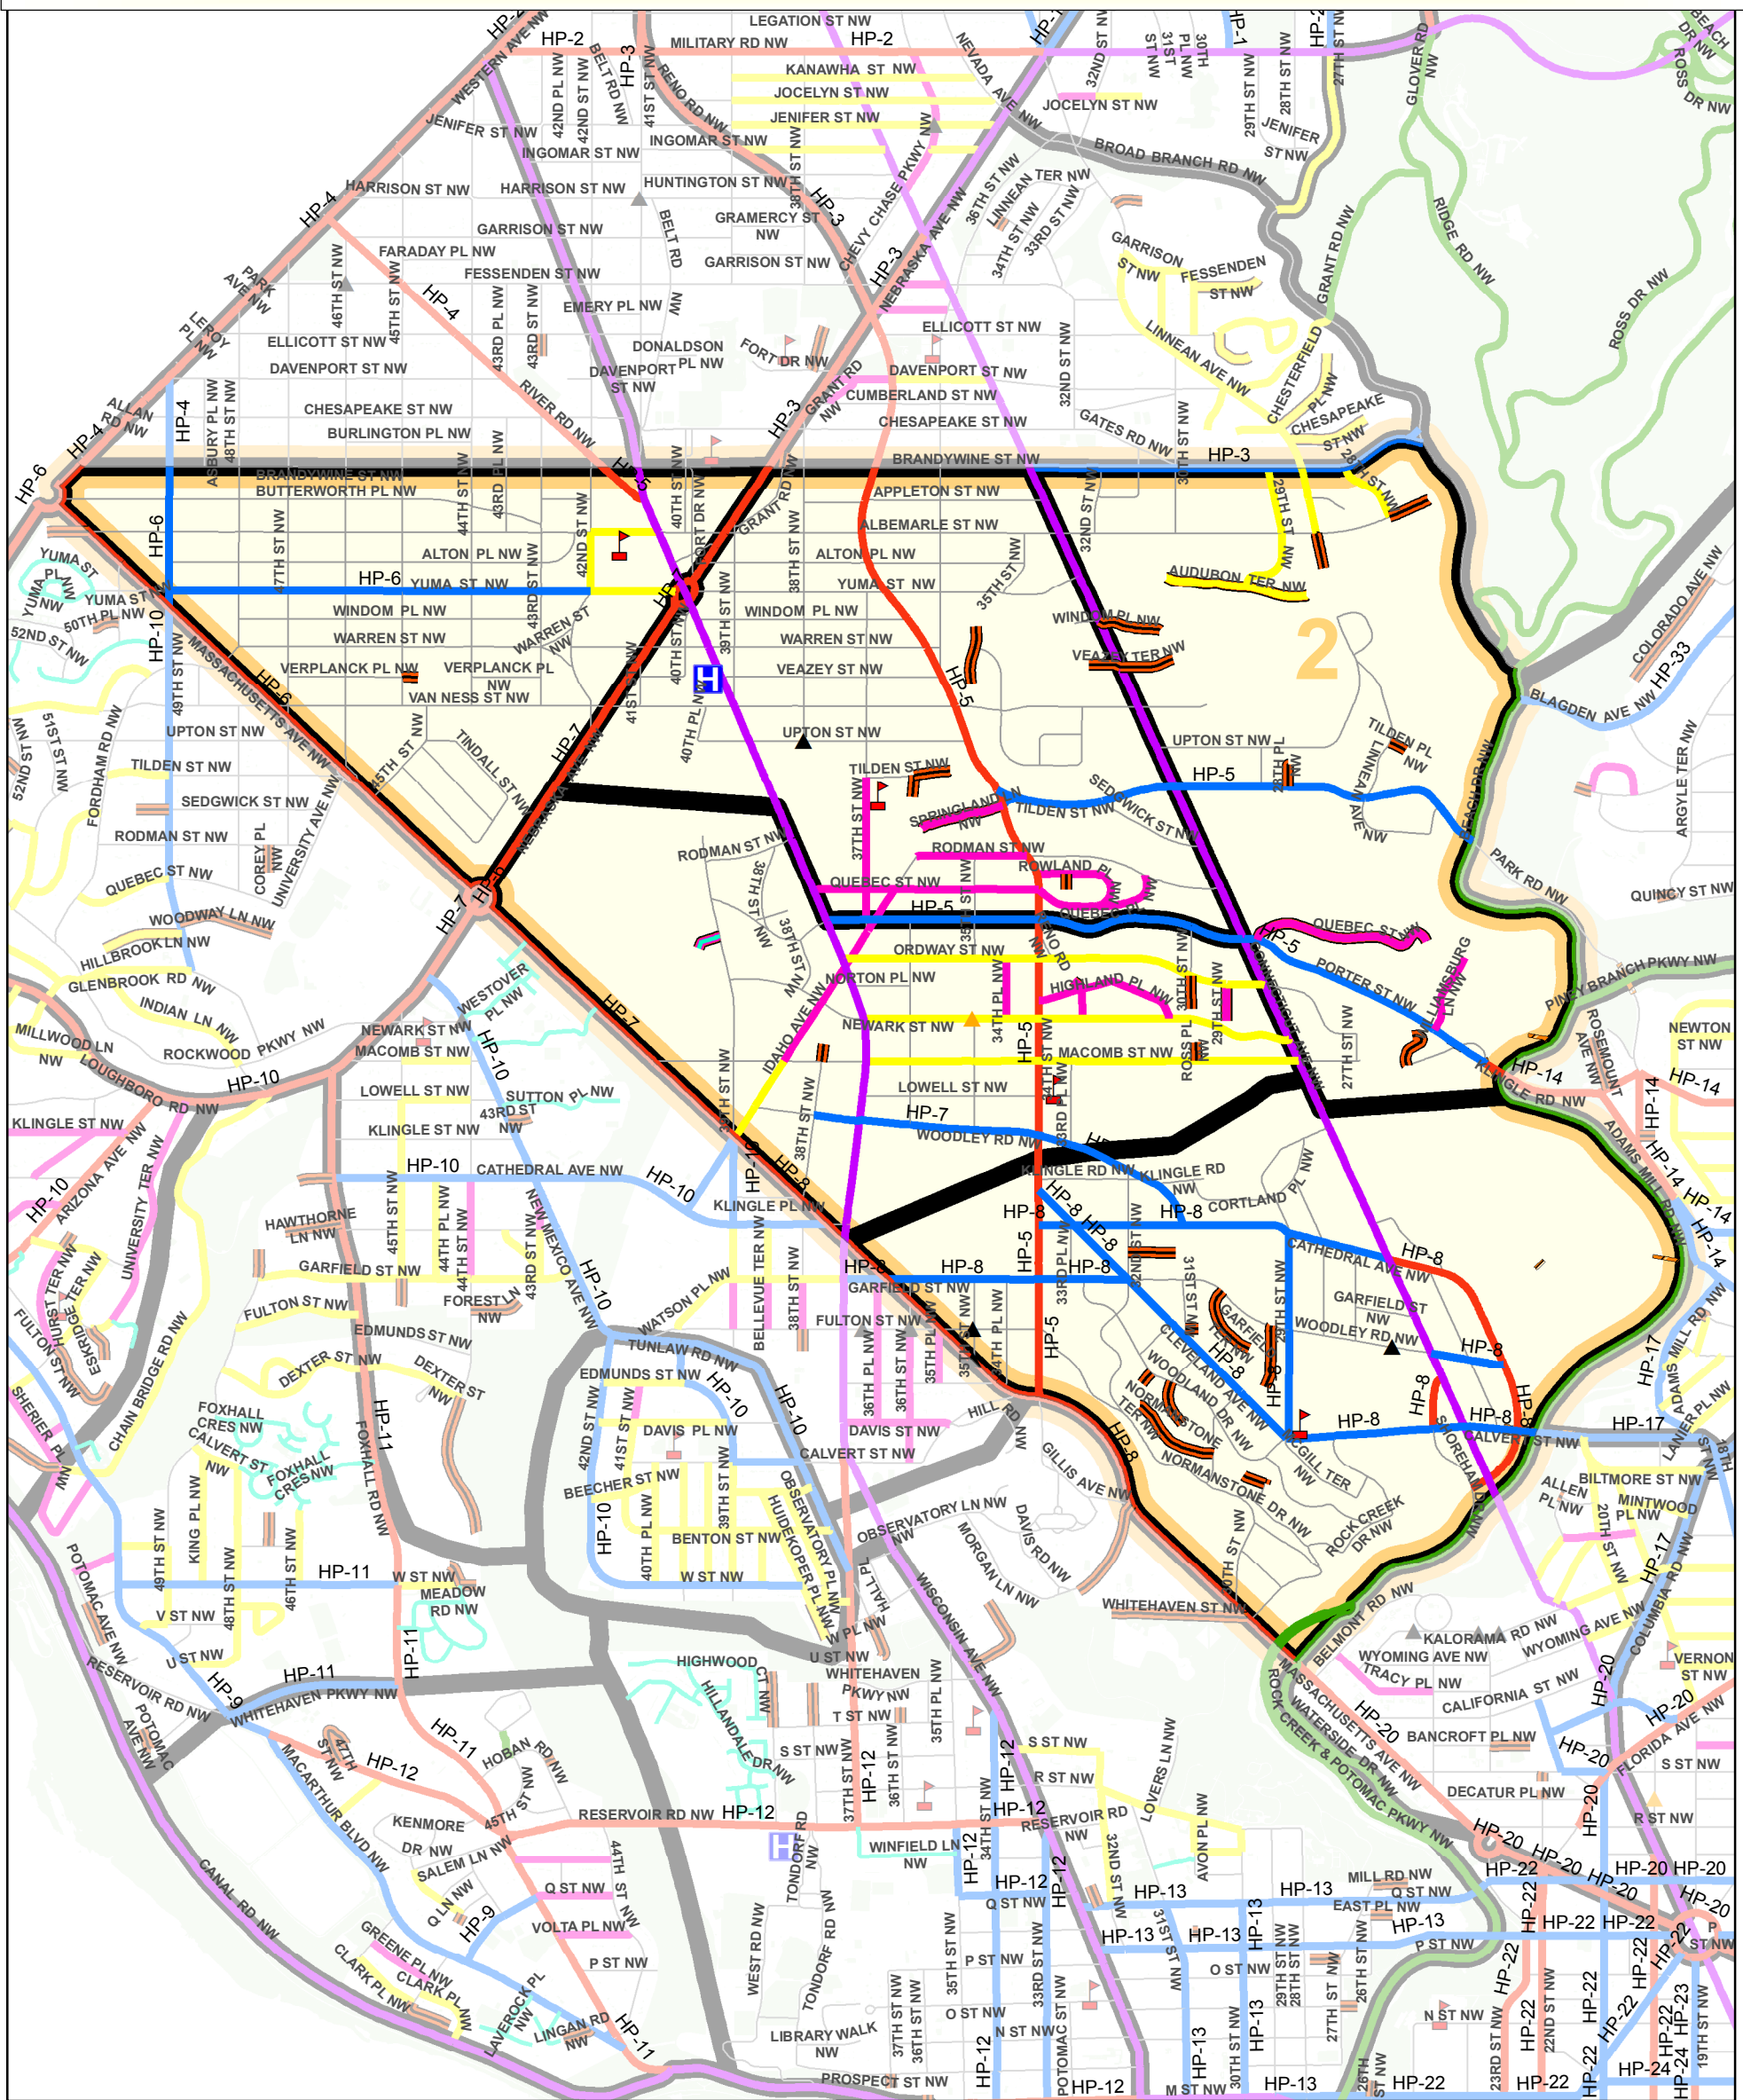

DISTRICT OF COLUMBIA SNOW PLANNING MAP

Snow Zone 2

Legend		Snow Routes		Other Features	
	Public School		1 - 3 Speed Humps		Secondary
	Hospital		4 - 6 Speed Humps		NPS
	Installed Speed humps		7 - 10 Speed Humps		Priority Hills
			AOC		Primary
			Narrow Road		NHS
			Private Streets		Residential Snow Area
			Bridge		Snow Zone Boundary