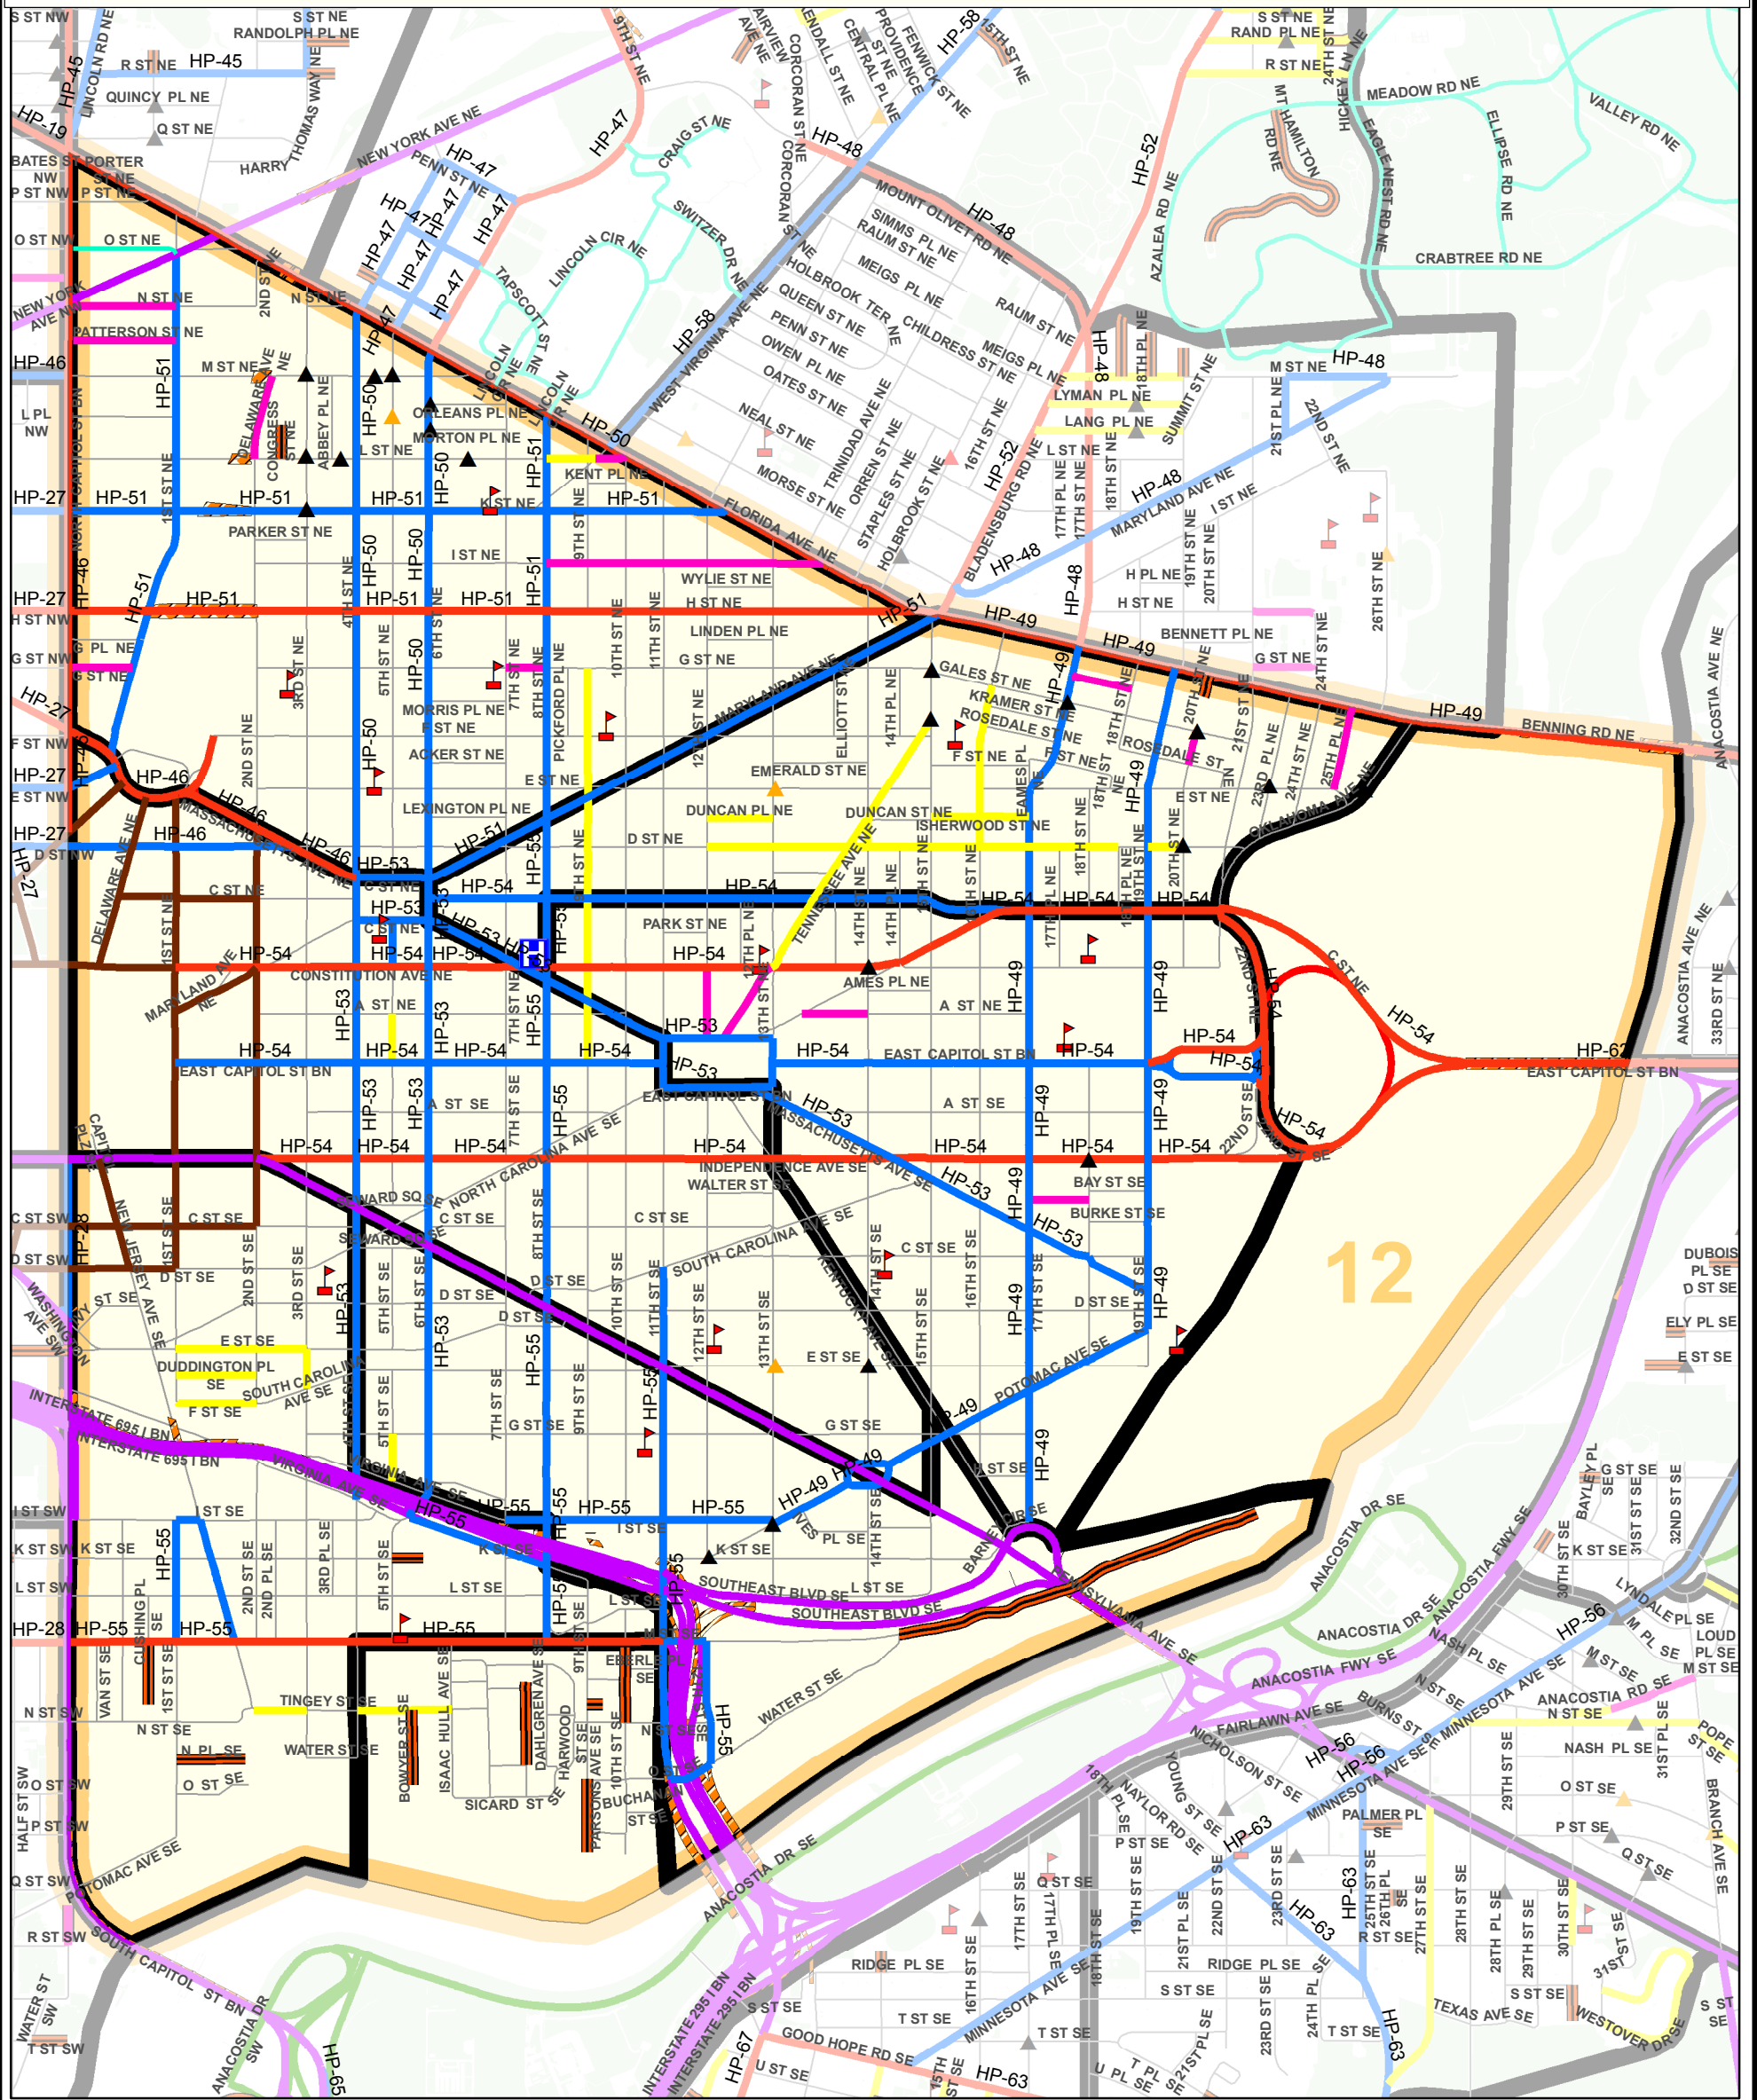

DISTRICT OF COLUMBIA SNOW PLANNING MAP

Snow Zone 12

Legend

- | | | | | | | | | | | | |
|--|-----------------------|--|--------------------|--------------------|---------|-----------|----------------|-----|-----------------|------------------|-----------------------|
| | Public School | | 1 - 3 Speed Humps | Snow Routes | | Secondary | | NPS | | Dead End Streets | |
| | Hospital | | 4 - 6 Speed Humps | | AOC | | Priority Hills | | NHS | | Bridge |
| | Installed Speed humps | | 7 - 10 Speed Humps | | Primary | | Narrow Road | | Private Streets | | Residential Snow Area |
| | | | | | | | | | | | Snow Zone Boundary |