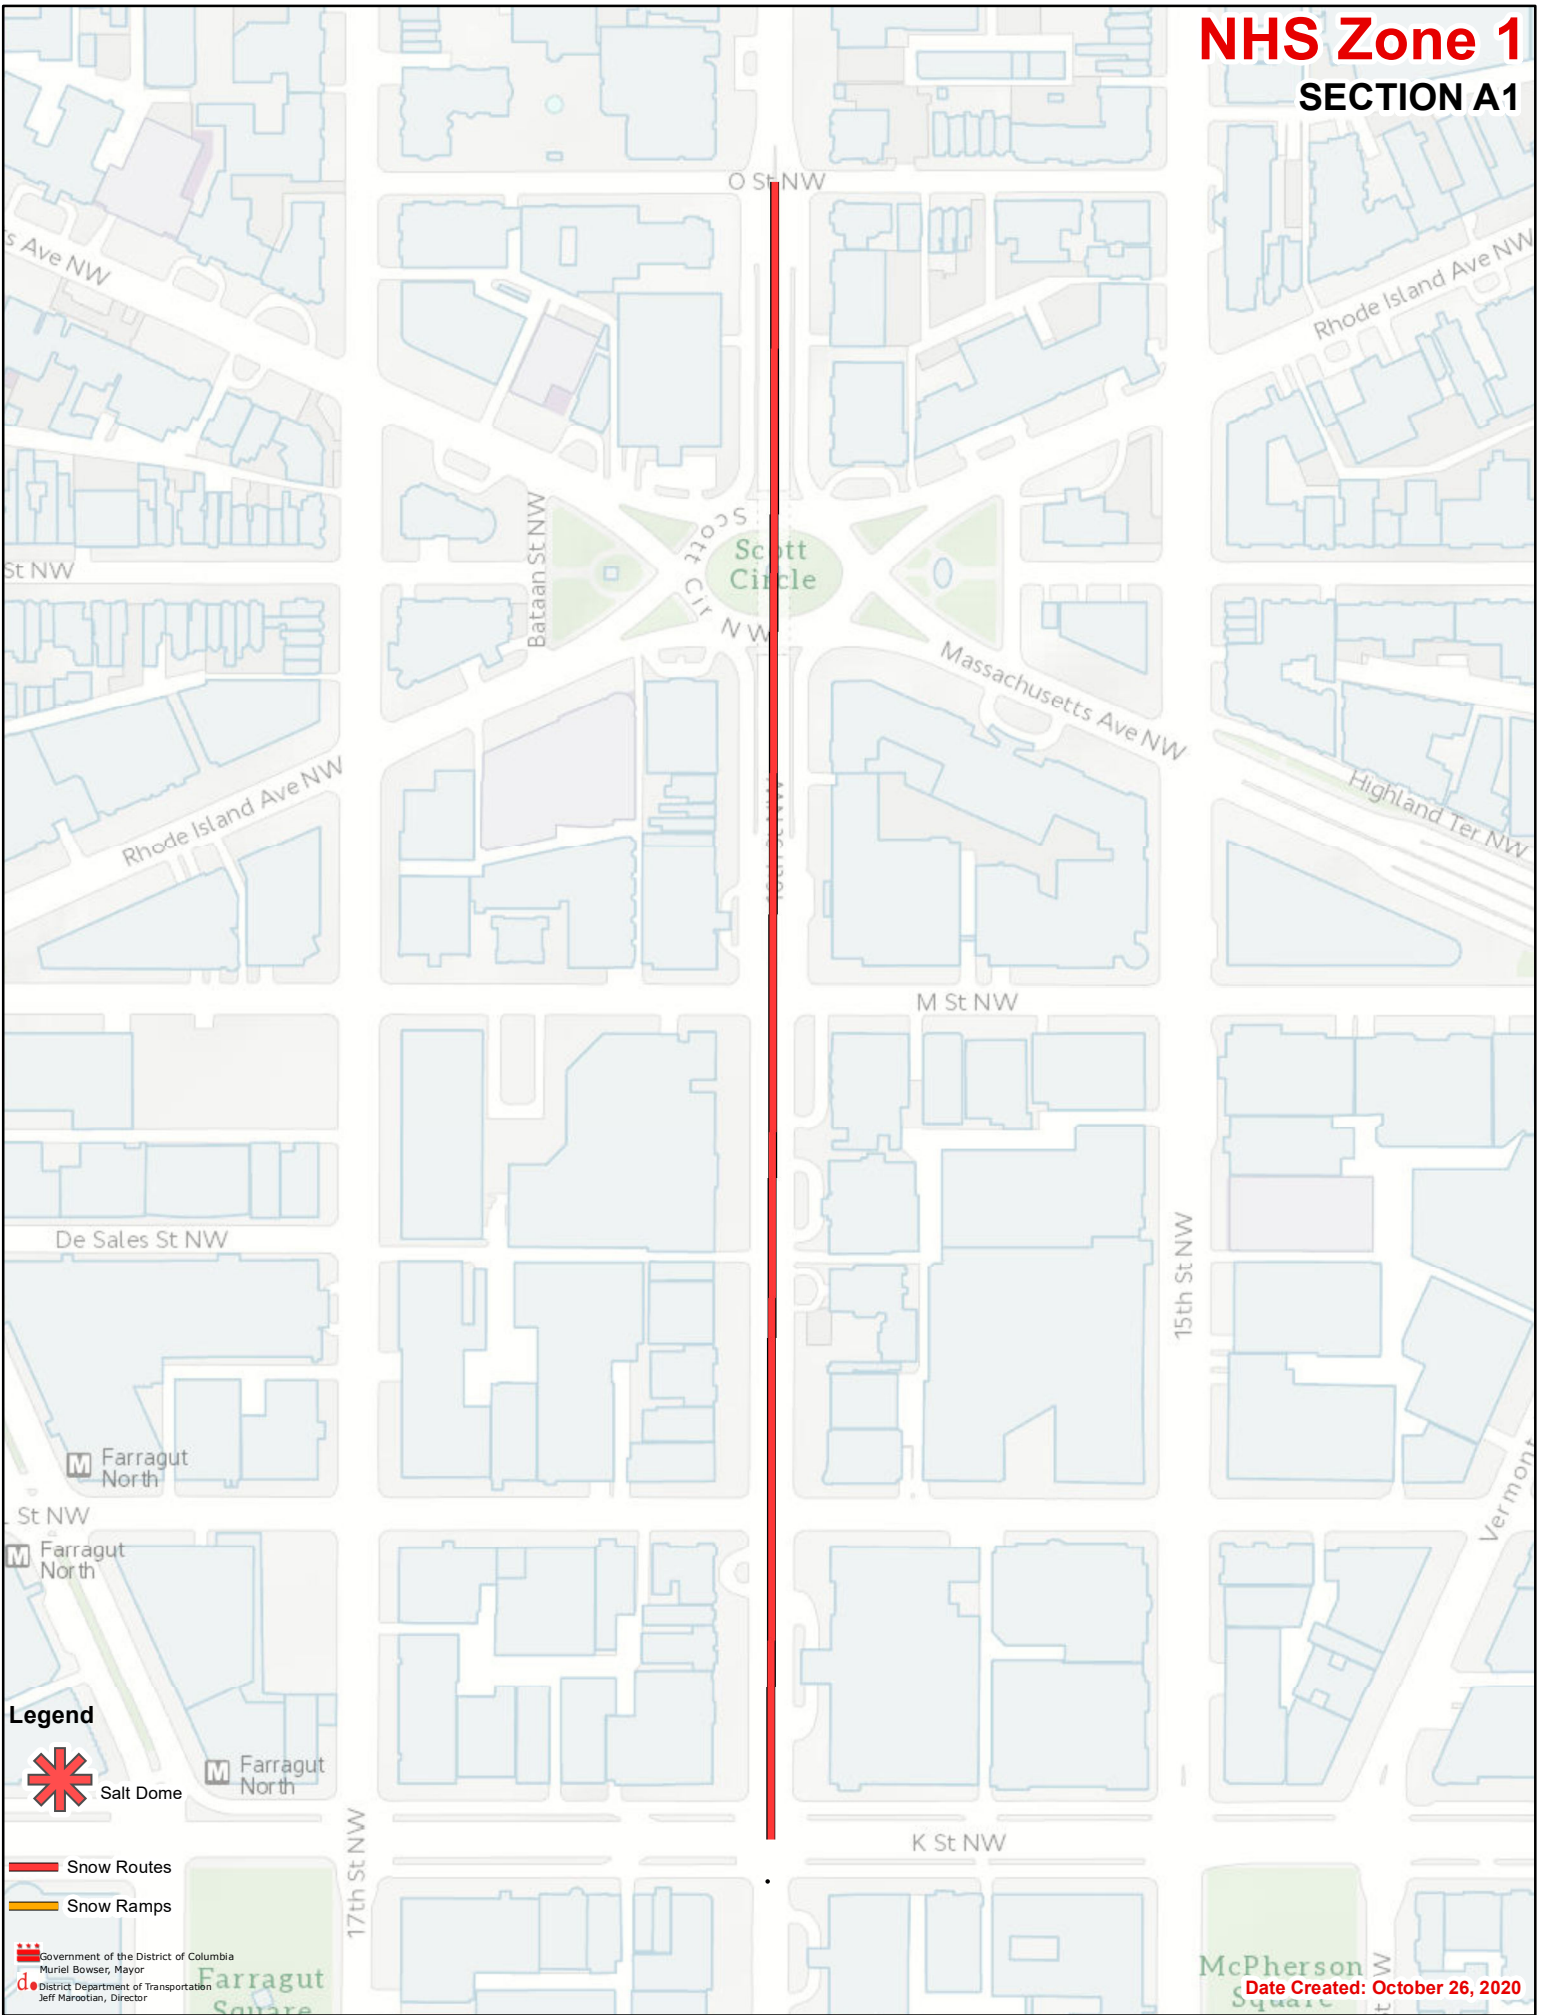

NHS Zone 1

SECTION A1

- Legend**
-  Salt Dome
 -  Snow Routes
 -  Snow Ramps