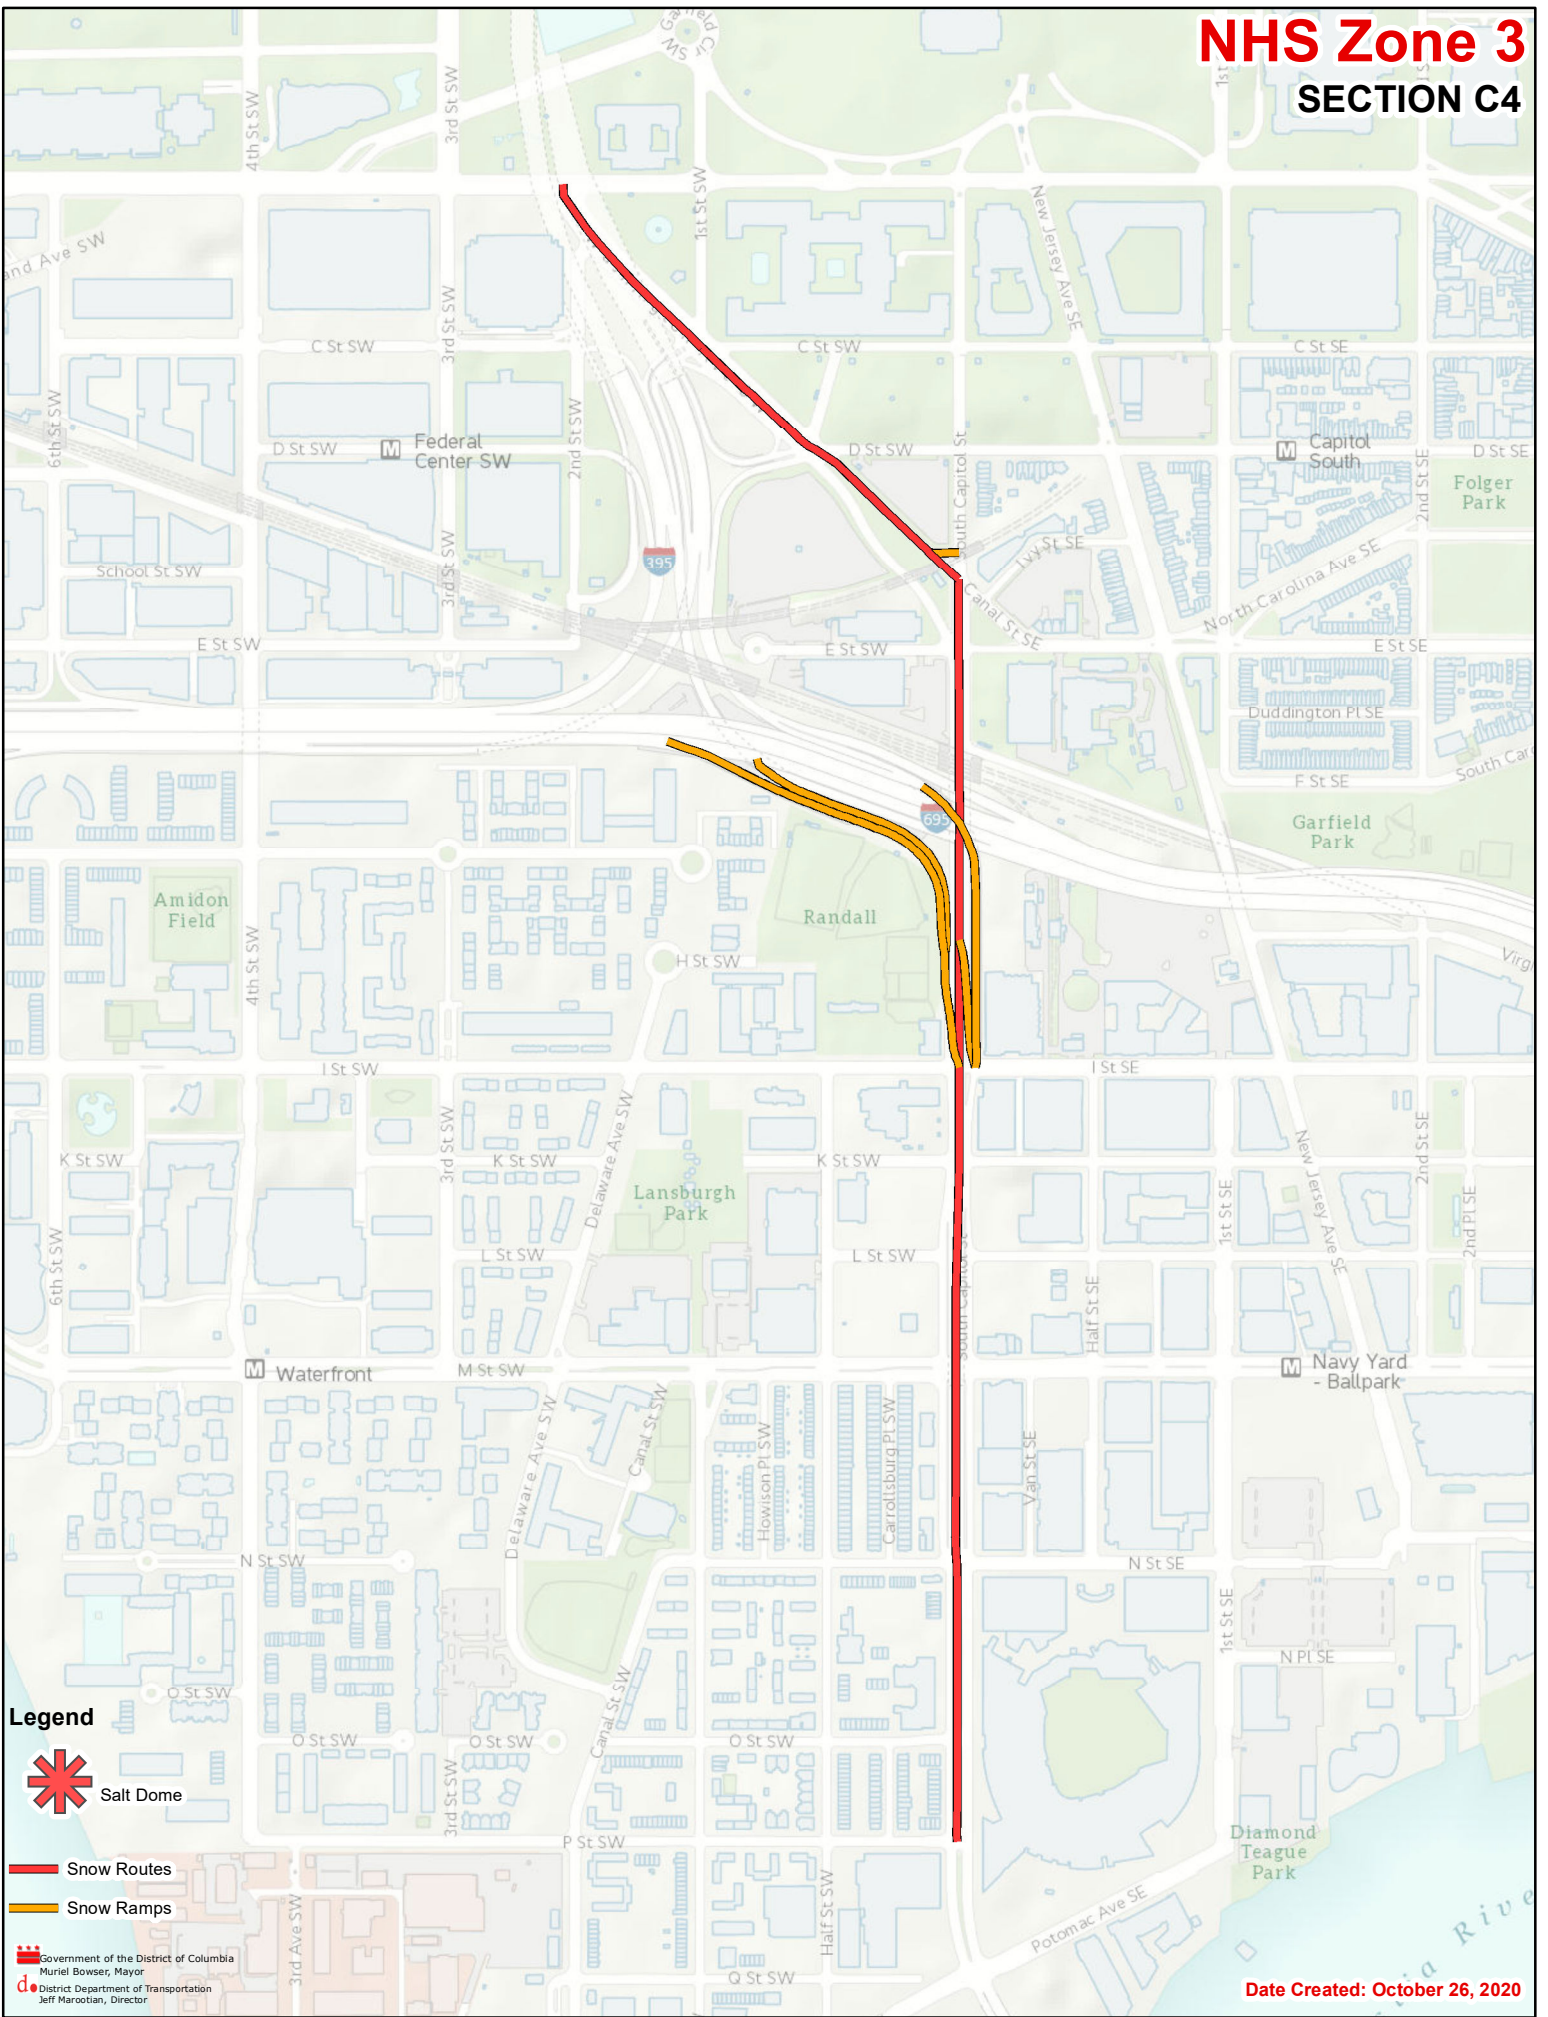

NHS Zone 3 SECTION C4

Legend

-  Salt Dome
-  Snow Routes
-  Snow Ramps
-  Government of the District of Columbia
Muriel Bowser, Mayor
-  District Department of Transportation
Jeff Maroitian, Director