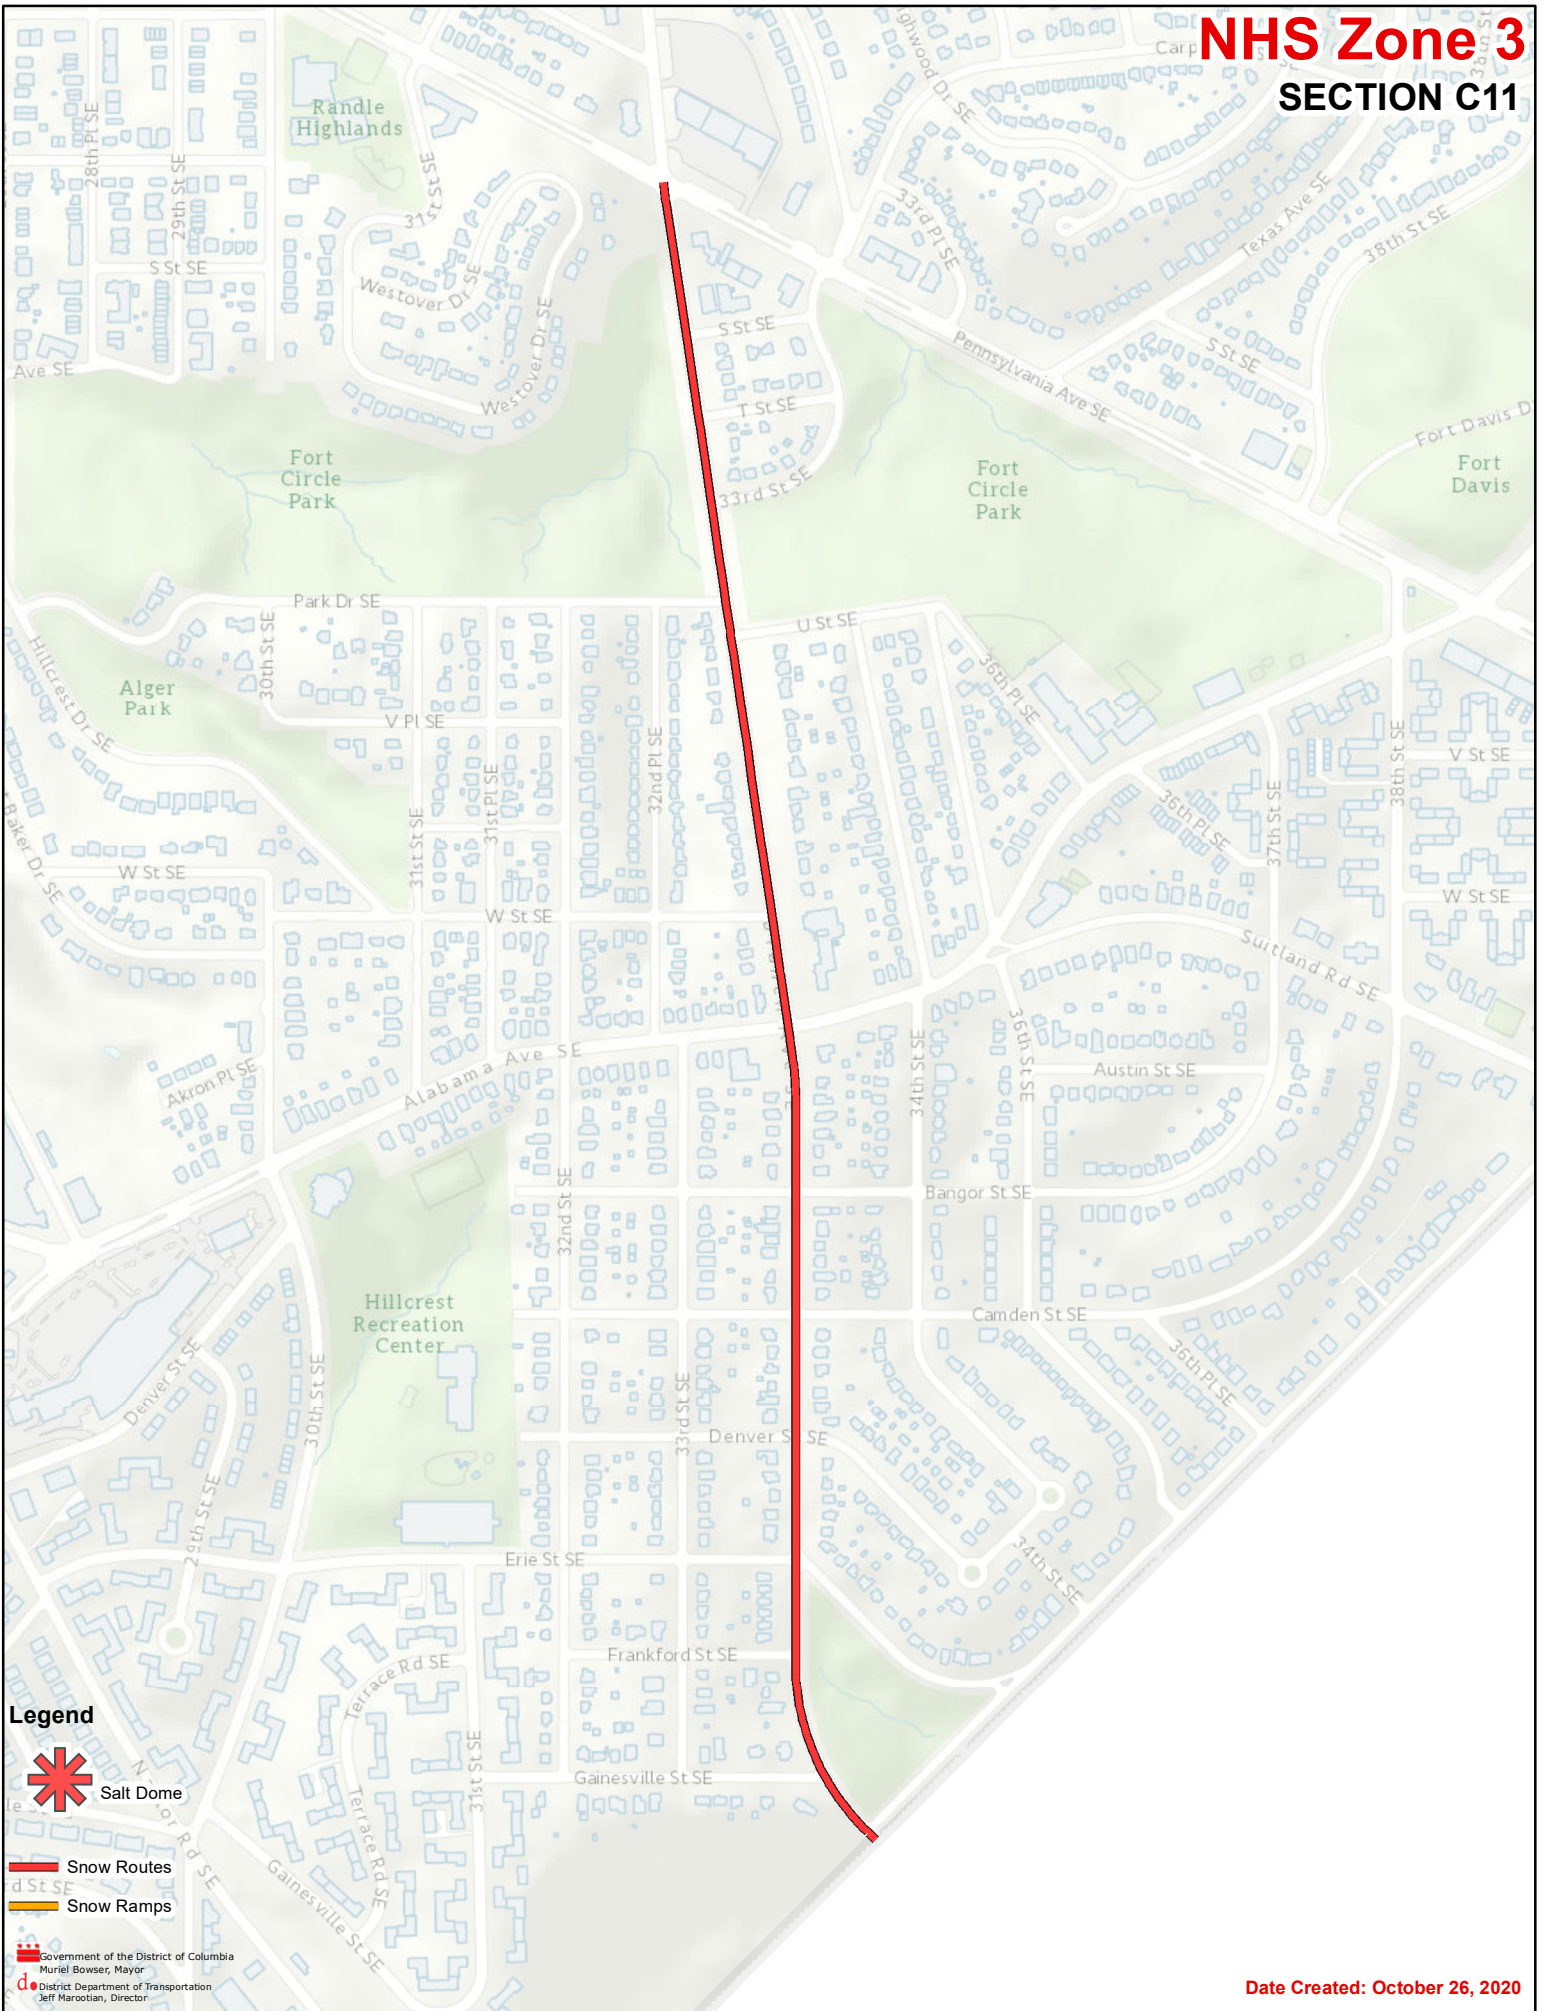

NHS Zone 3

SECTION C11

Legend

- Salt Dome
- Snow Routes
- Snow Ramps

Date Created: October 26, 2020