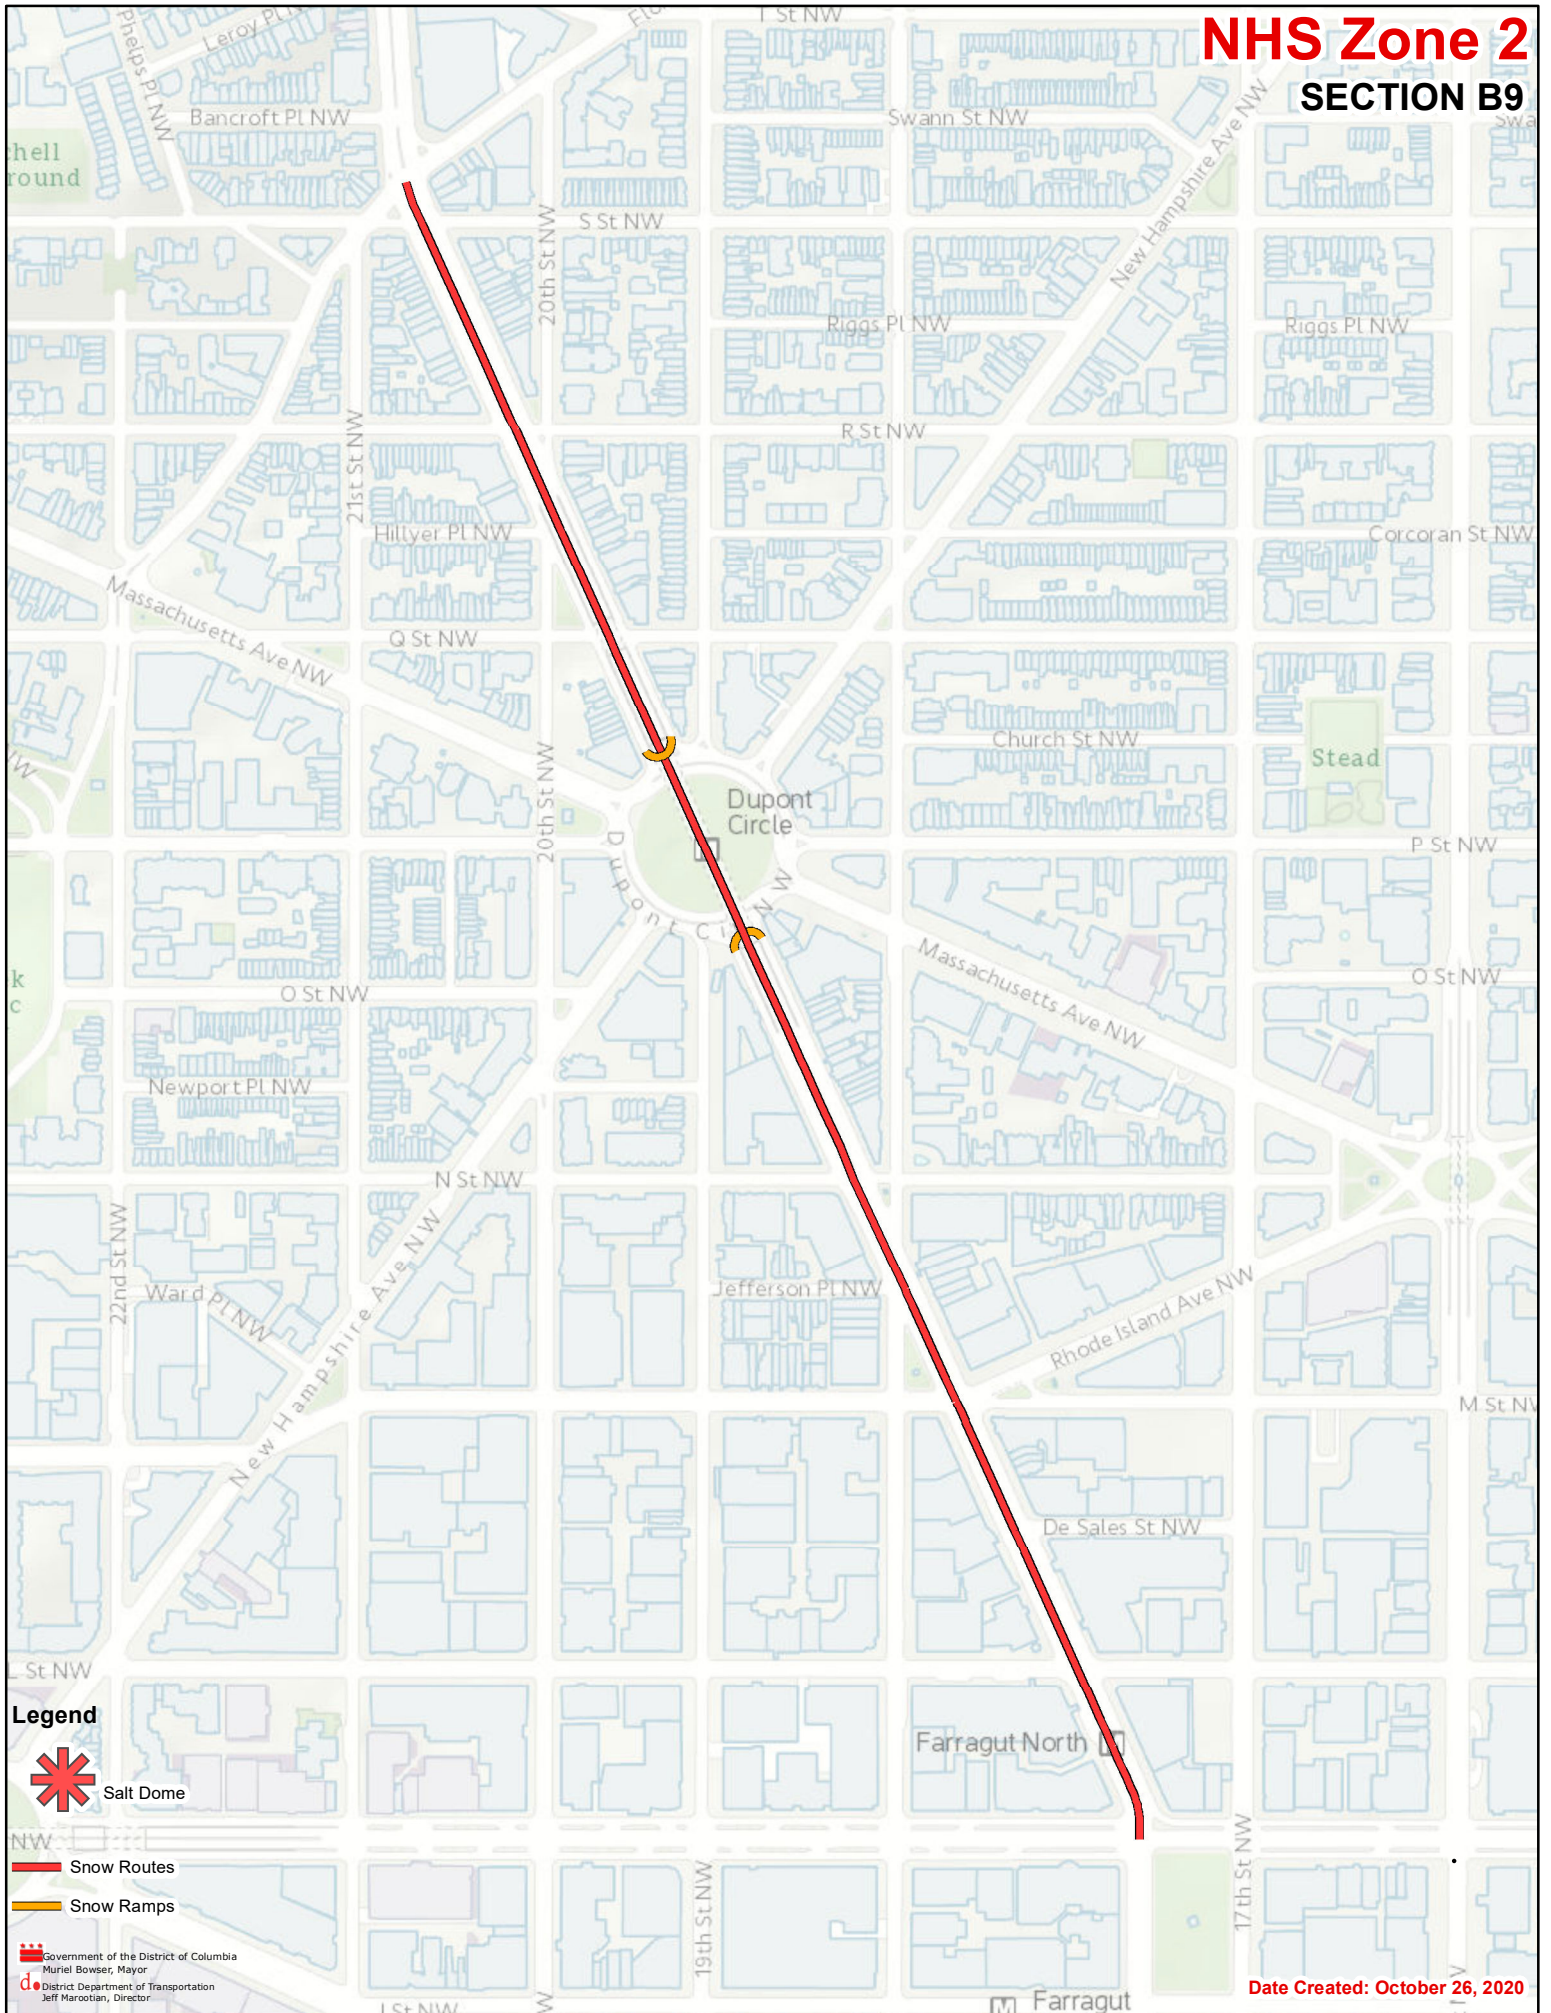

NHS Zone 2

SECTION B9

Legend

Salt Dome

Snow Routes

Snow Ramps

Government of the District of Columbia
Muriel Bowser, Mayor

Date Created: October 26, 2020