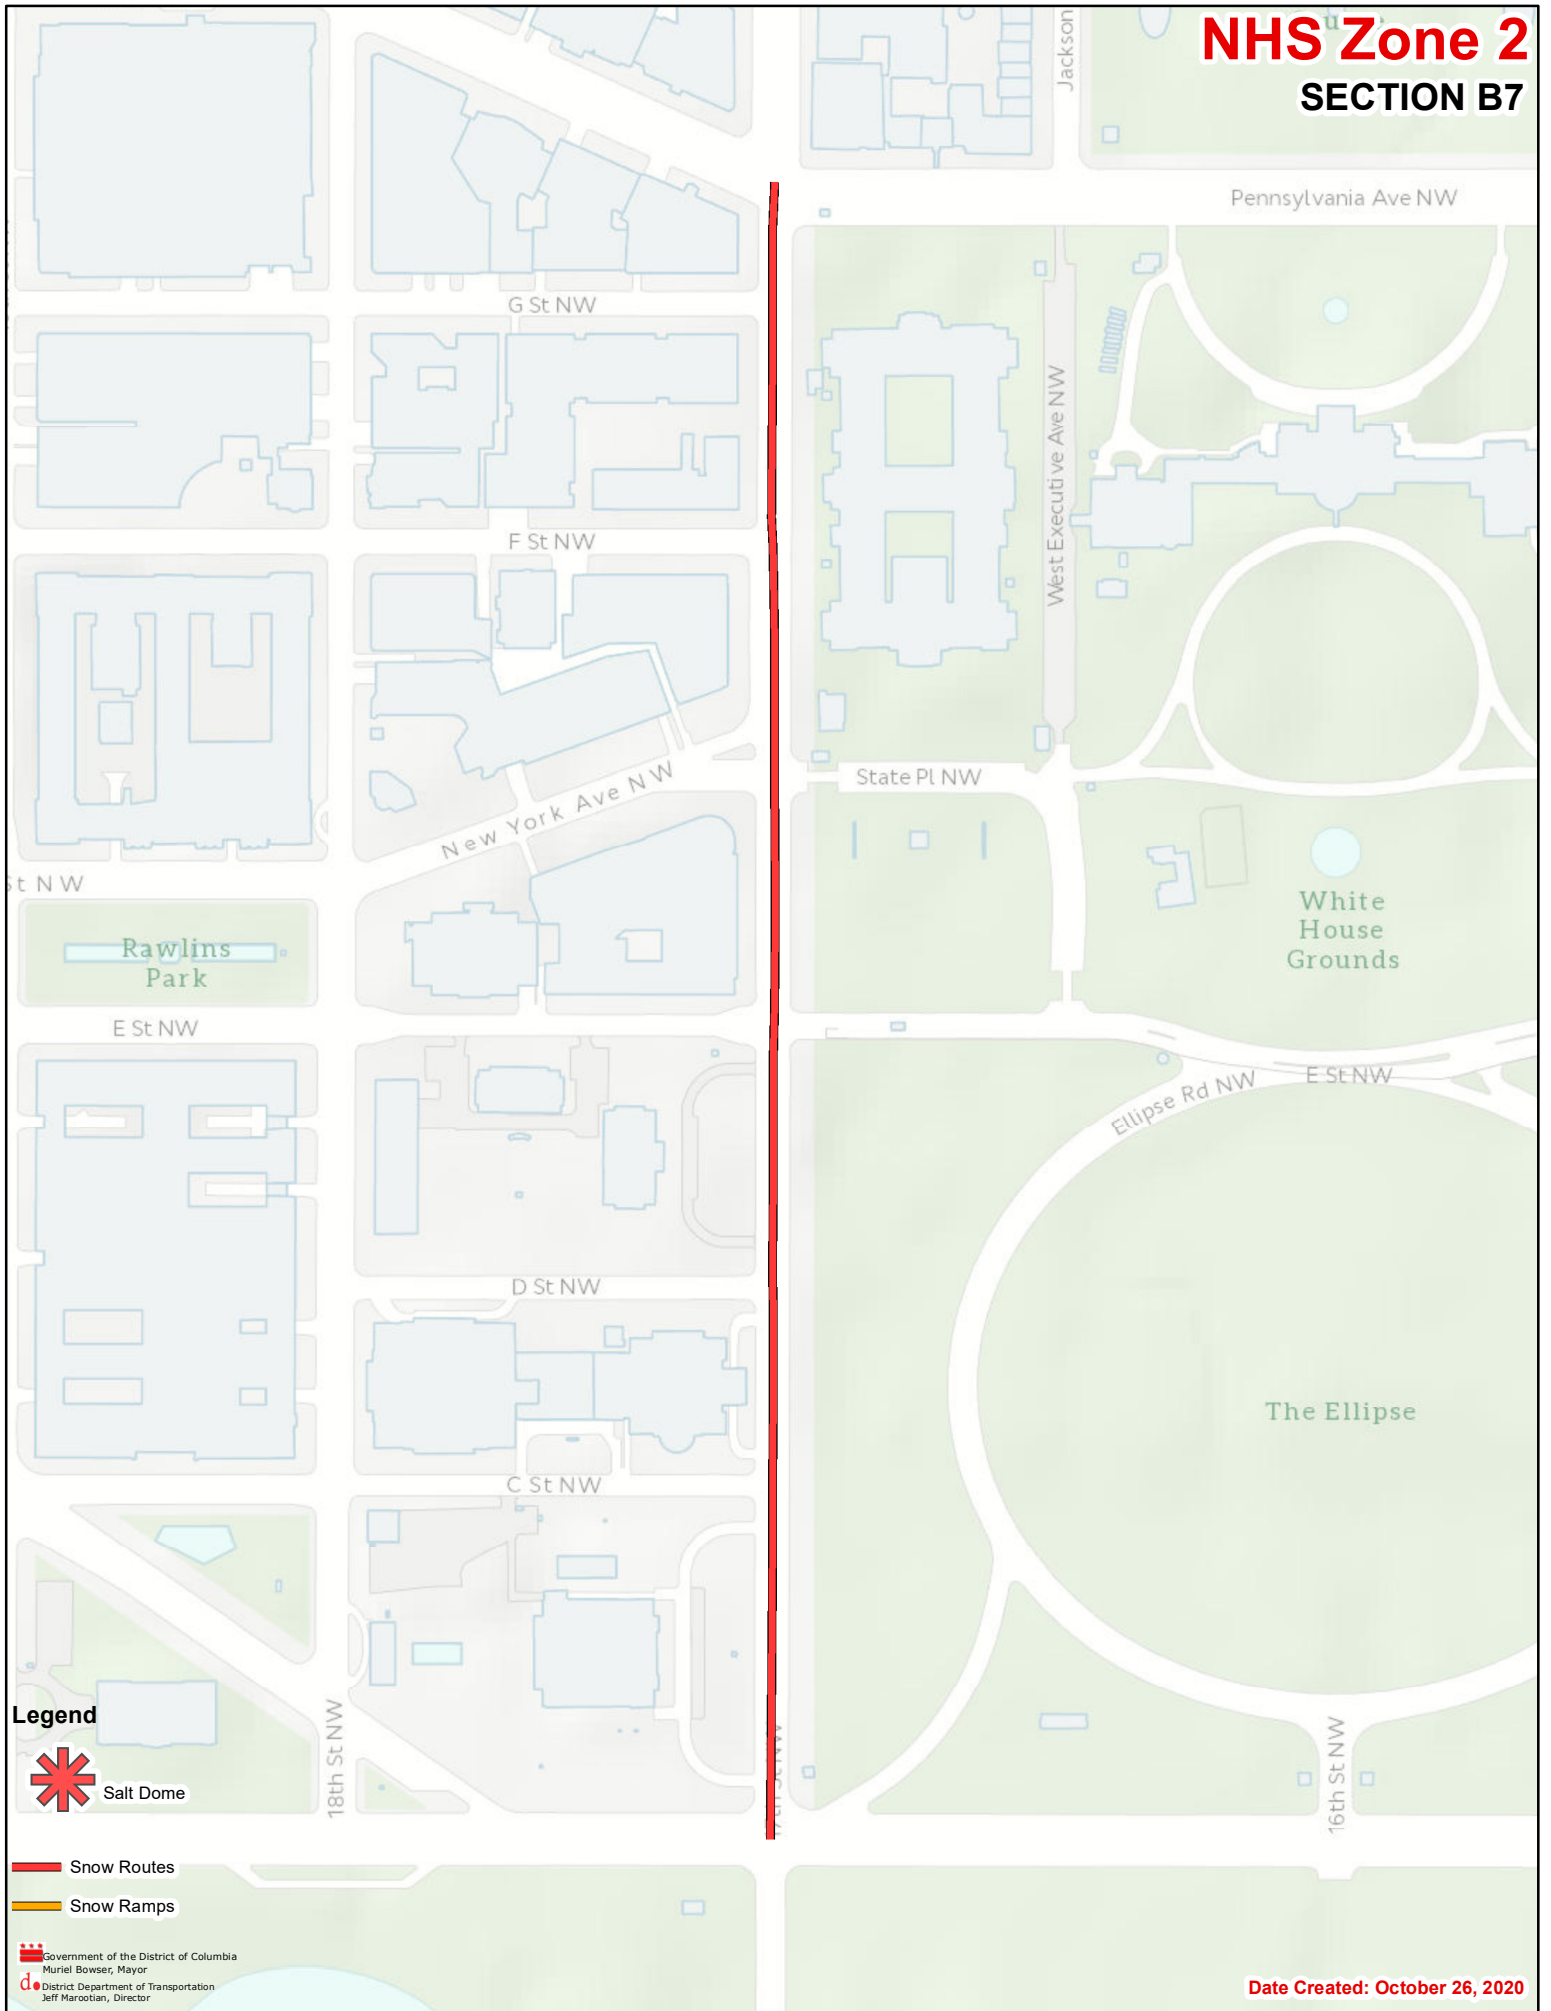

NHS Zone 2

SECTION B7

Legend

-  Salt Dome

-  Snow Routes
-  Snow Ramps