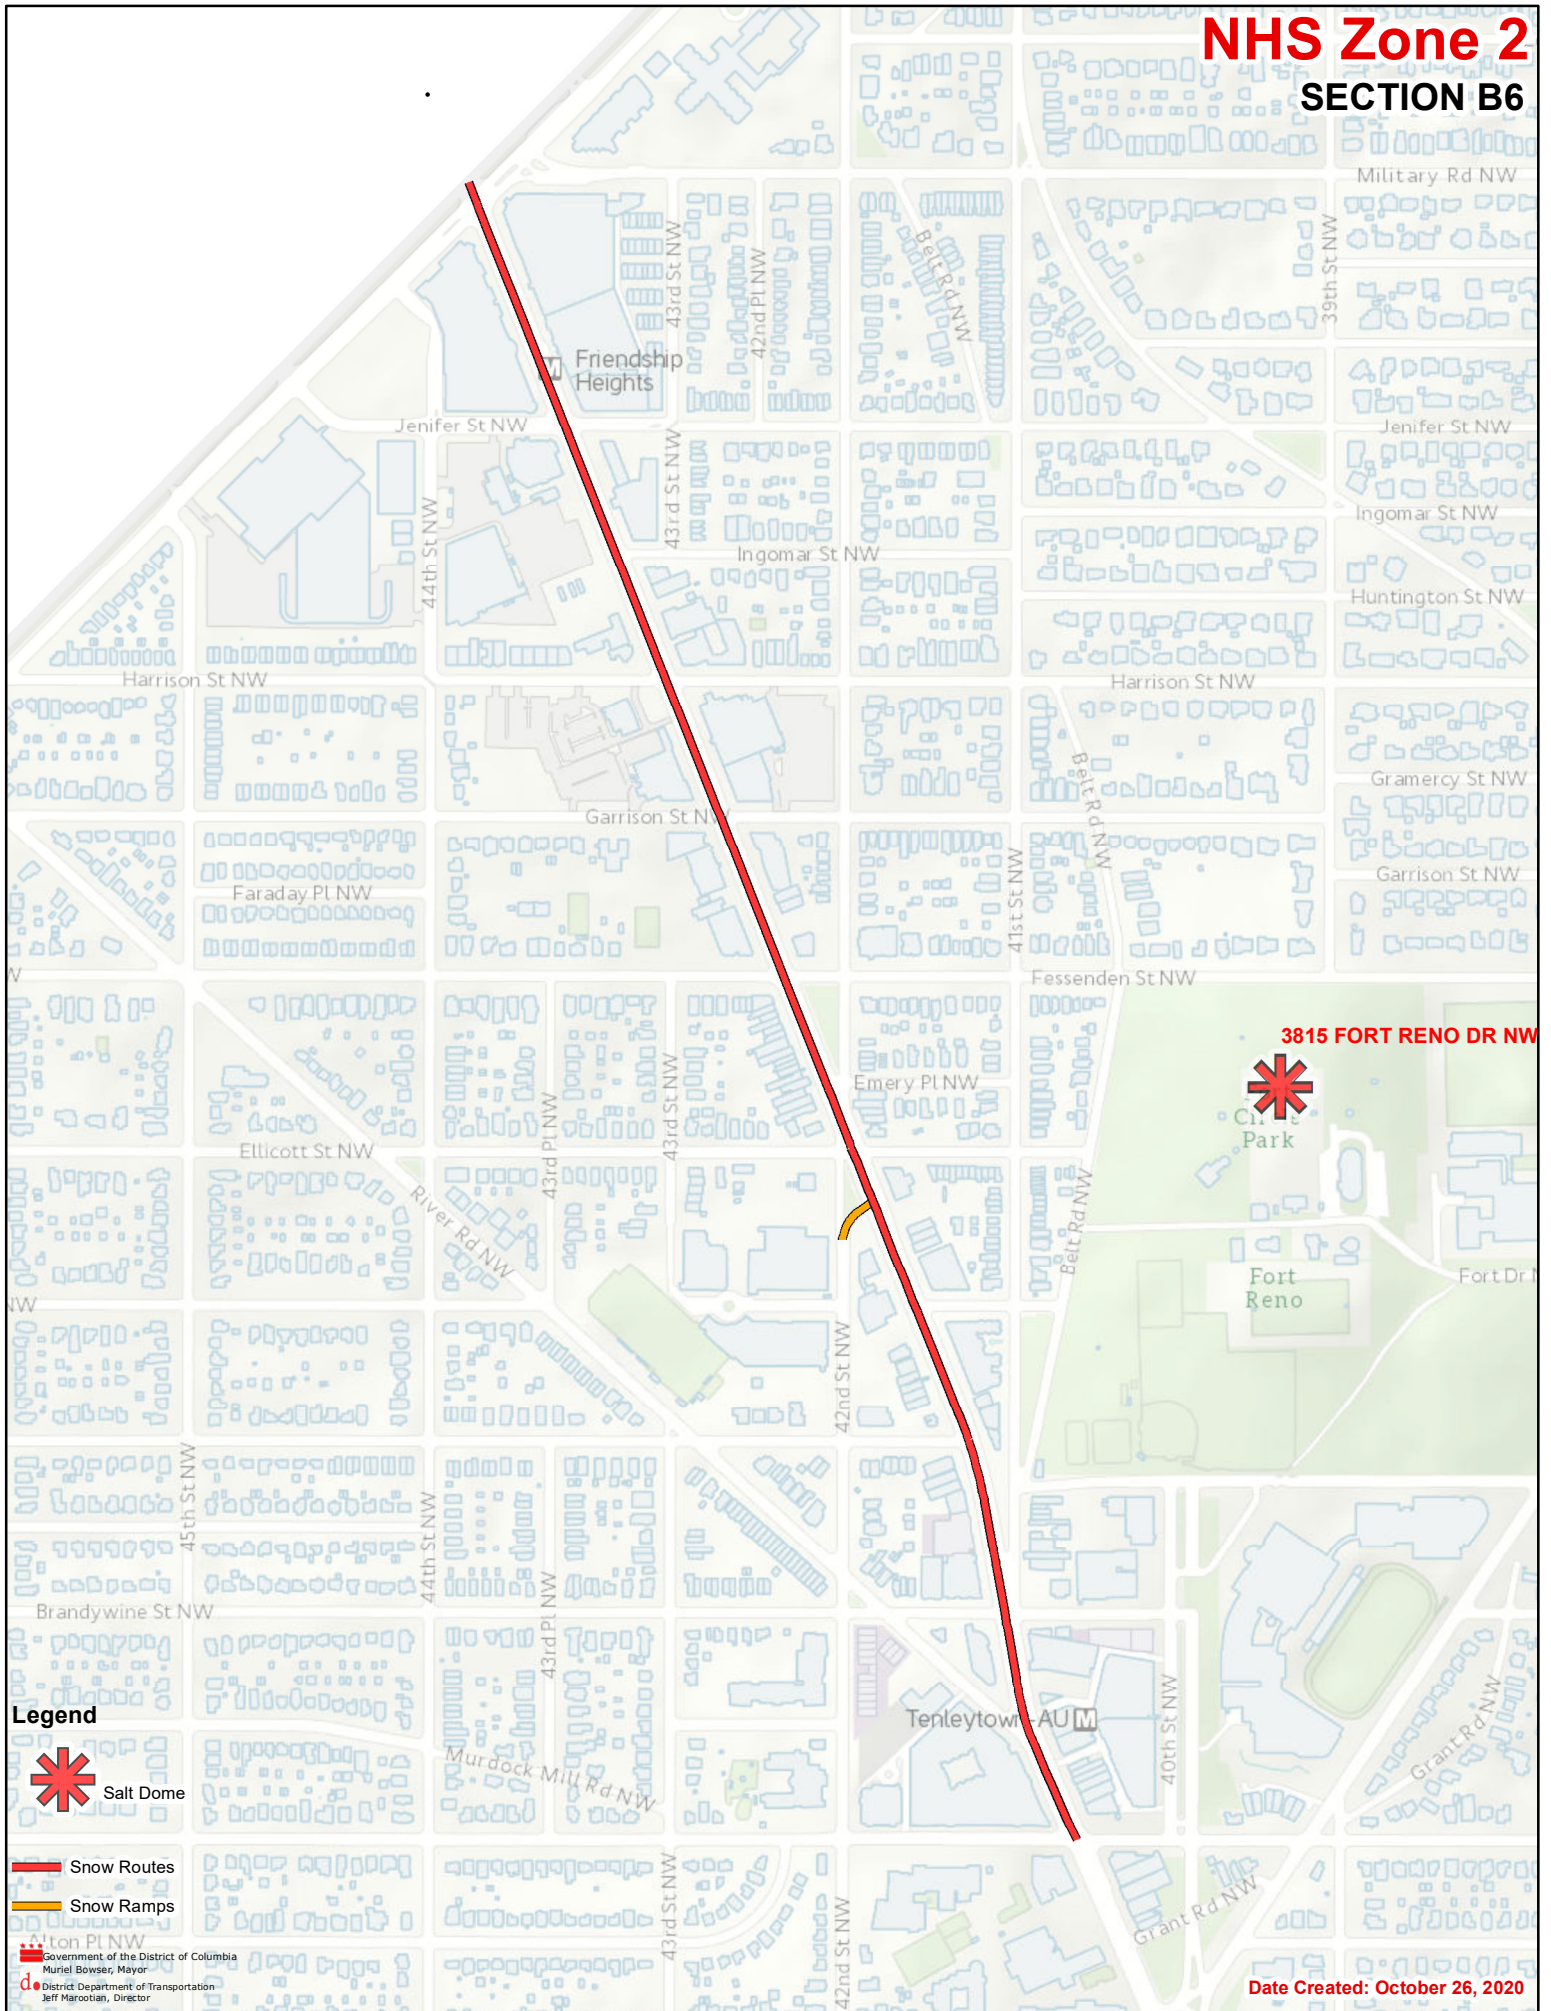

NHS Zone 2

SECTION B6

3815 FORT RENO DR NW

Salt Dome

Legend

Salt Dome

 Snow Routes

 Snow Ramps

 Salt Dome
 Government of the District of Columbia
 Muriel Bowser, Mayor
 District Department of Transportation
 Jeff Marootian, Director

Date Created: October 26, 2020