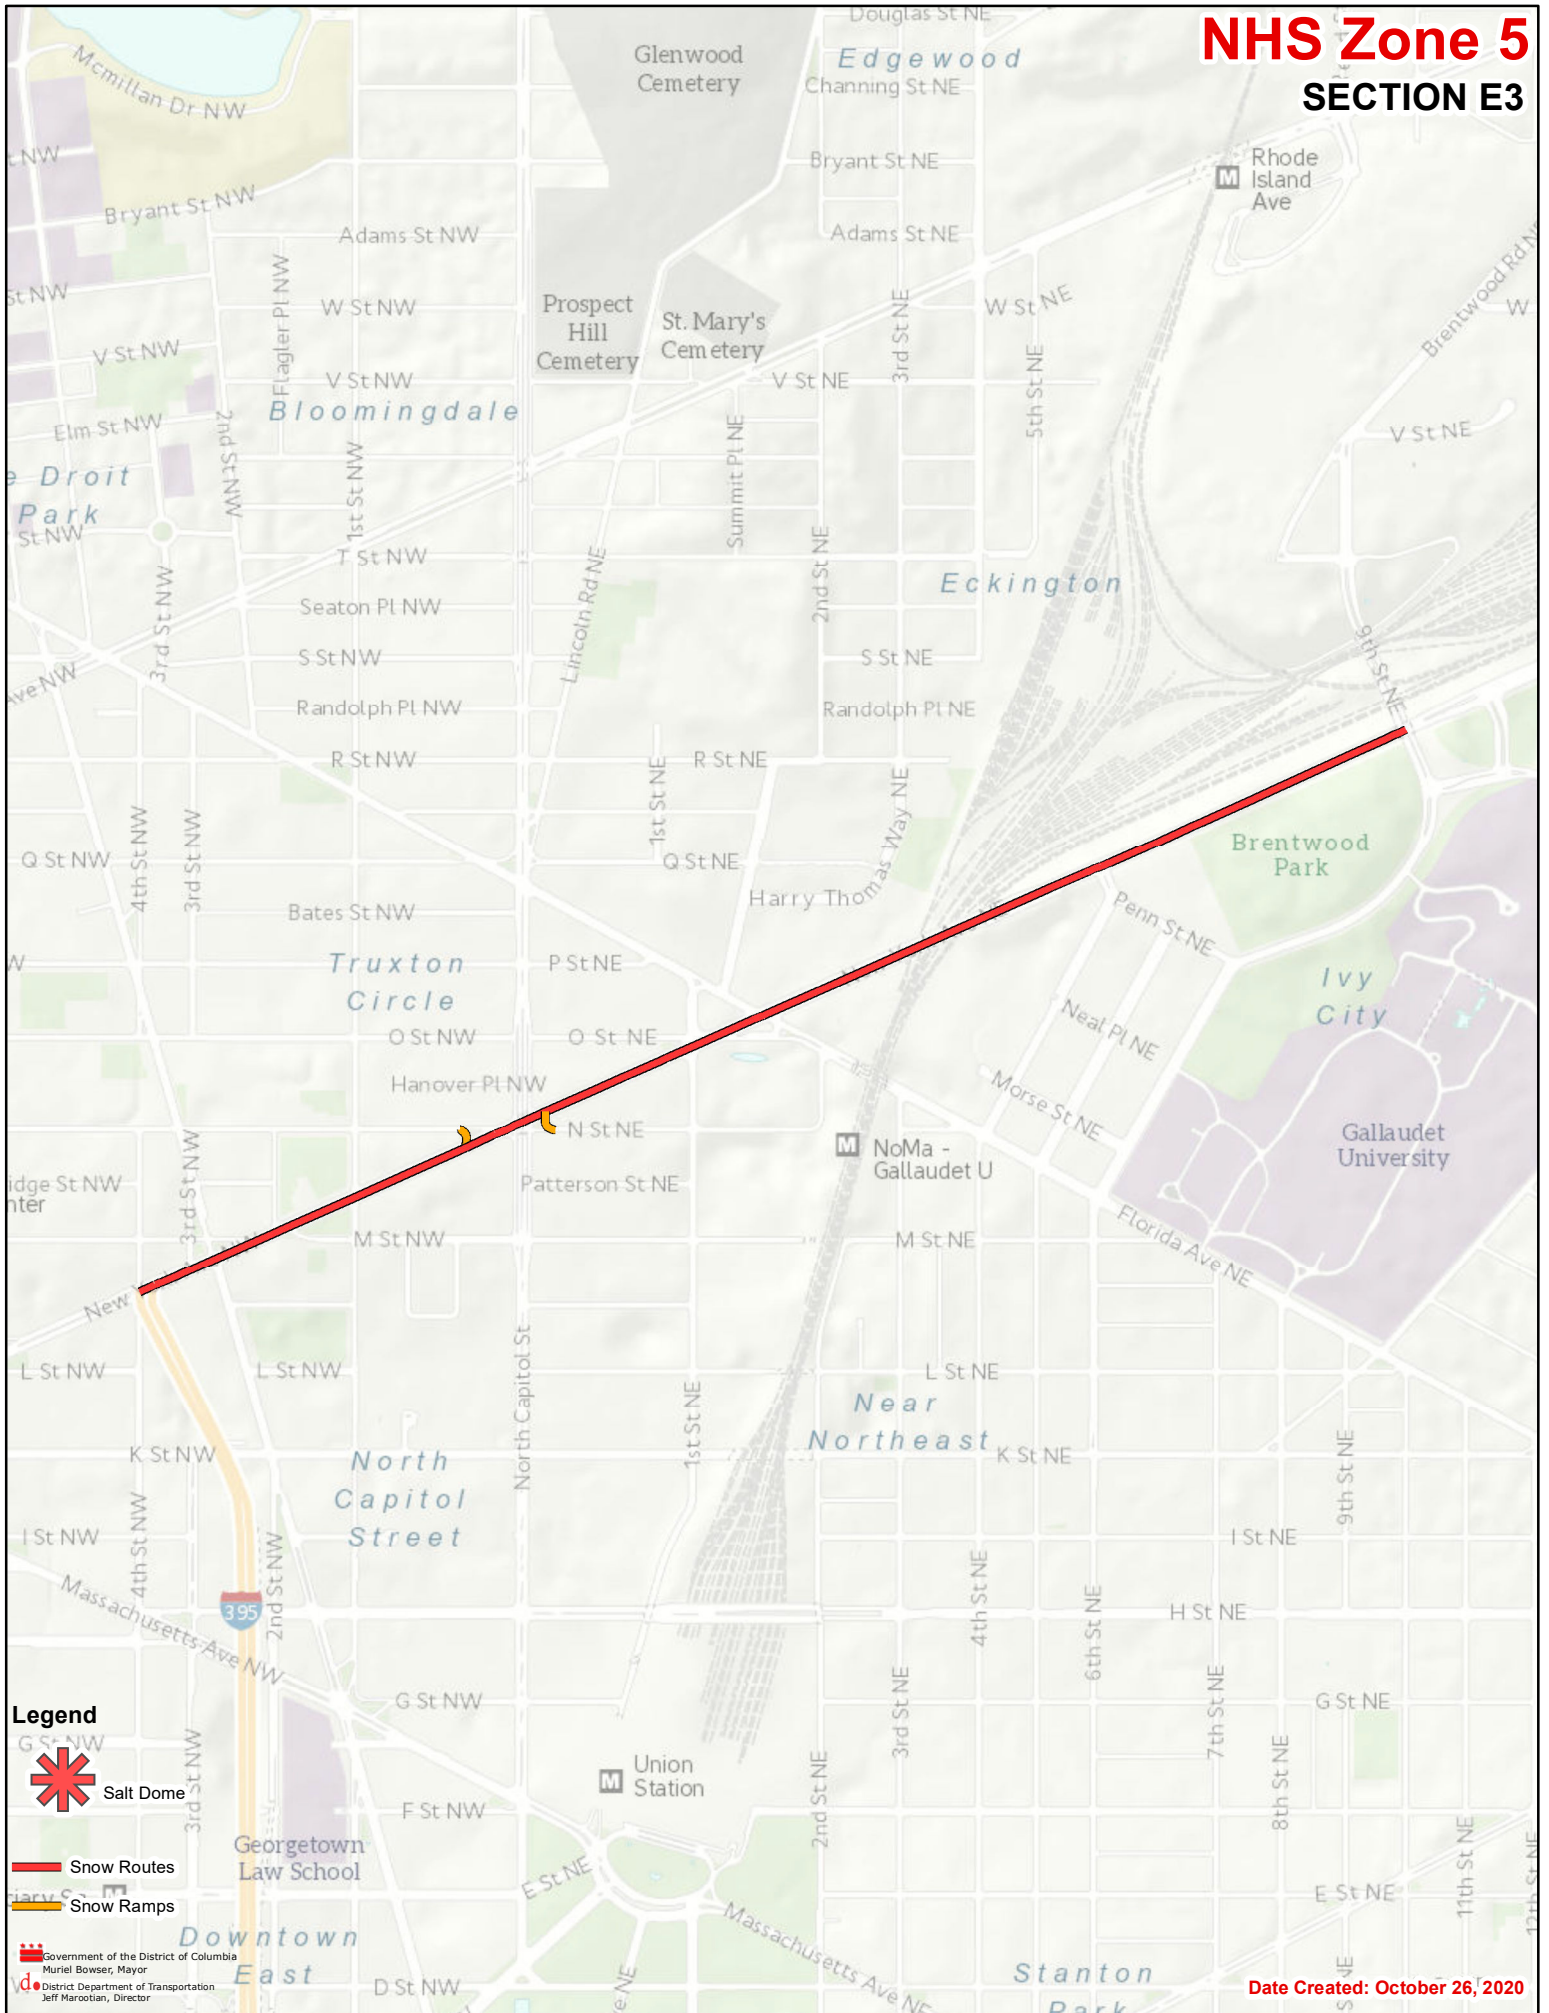

NHS Zone 5 SECTION E3

1. **Legend**
2. Salt Dome
   - Snow Routes
   - Snow Ramps

Date Created: October 26, 2020