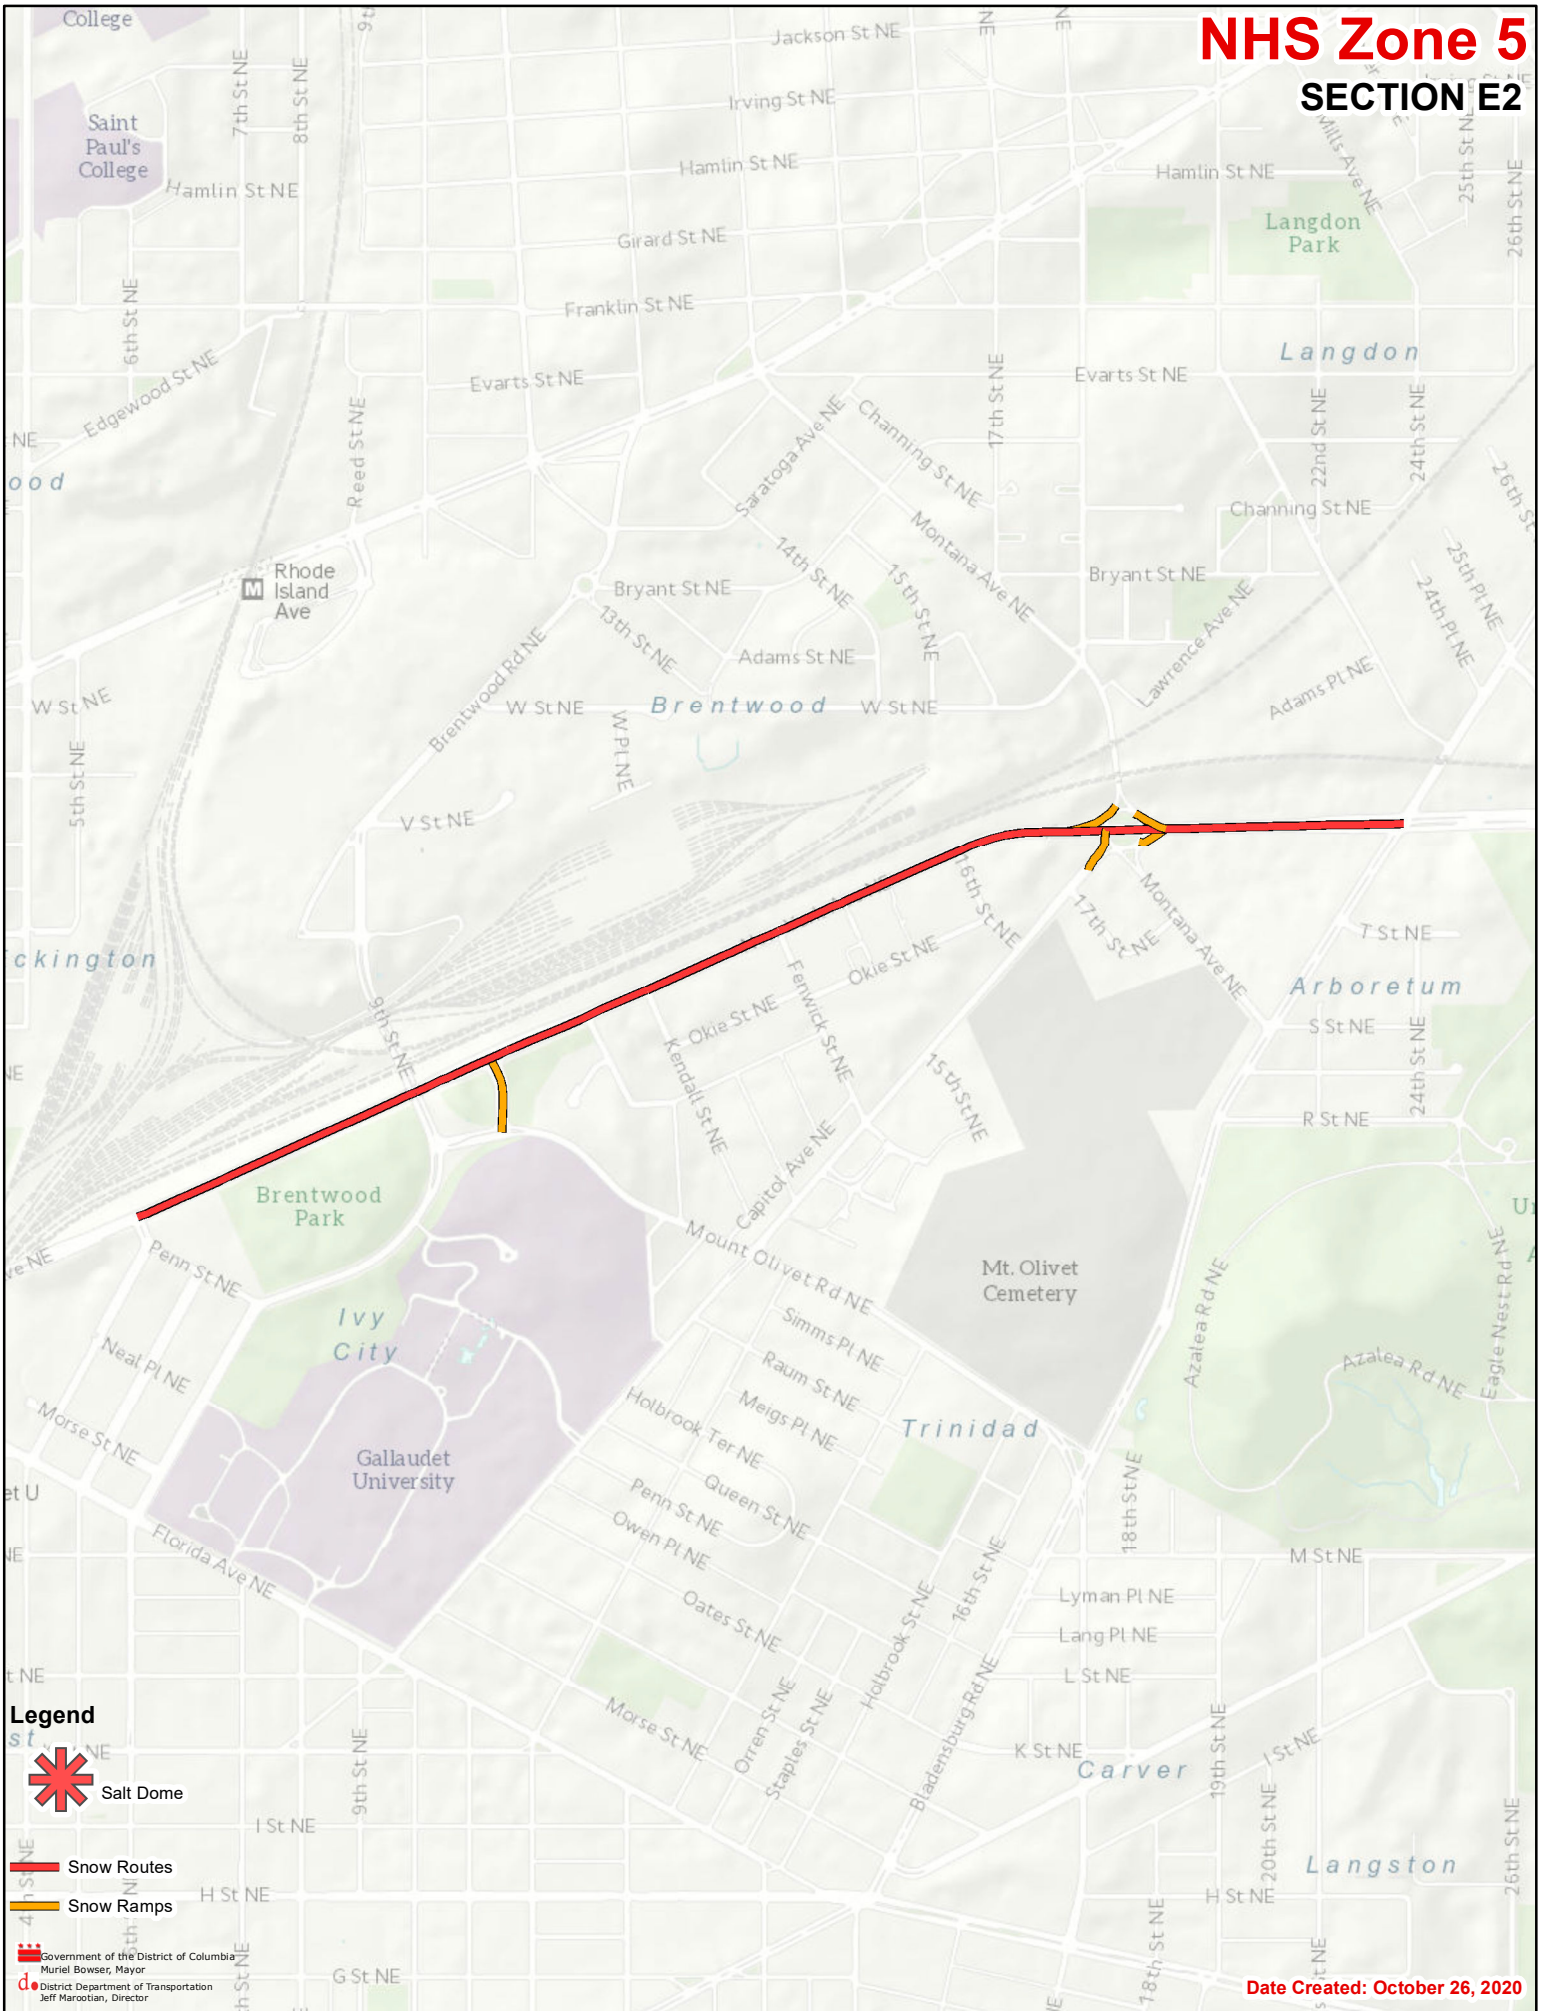

NHS Zone 5

SECTION E2

Legend
 Salt Dome

 Snow Routes
 Snow Ramps

Government of the District of Columbia
Muriel Bowser, Mayor
District Department of Transportation
Jeff Marootian, Director

Date Created: October 26, 2020