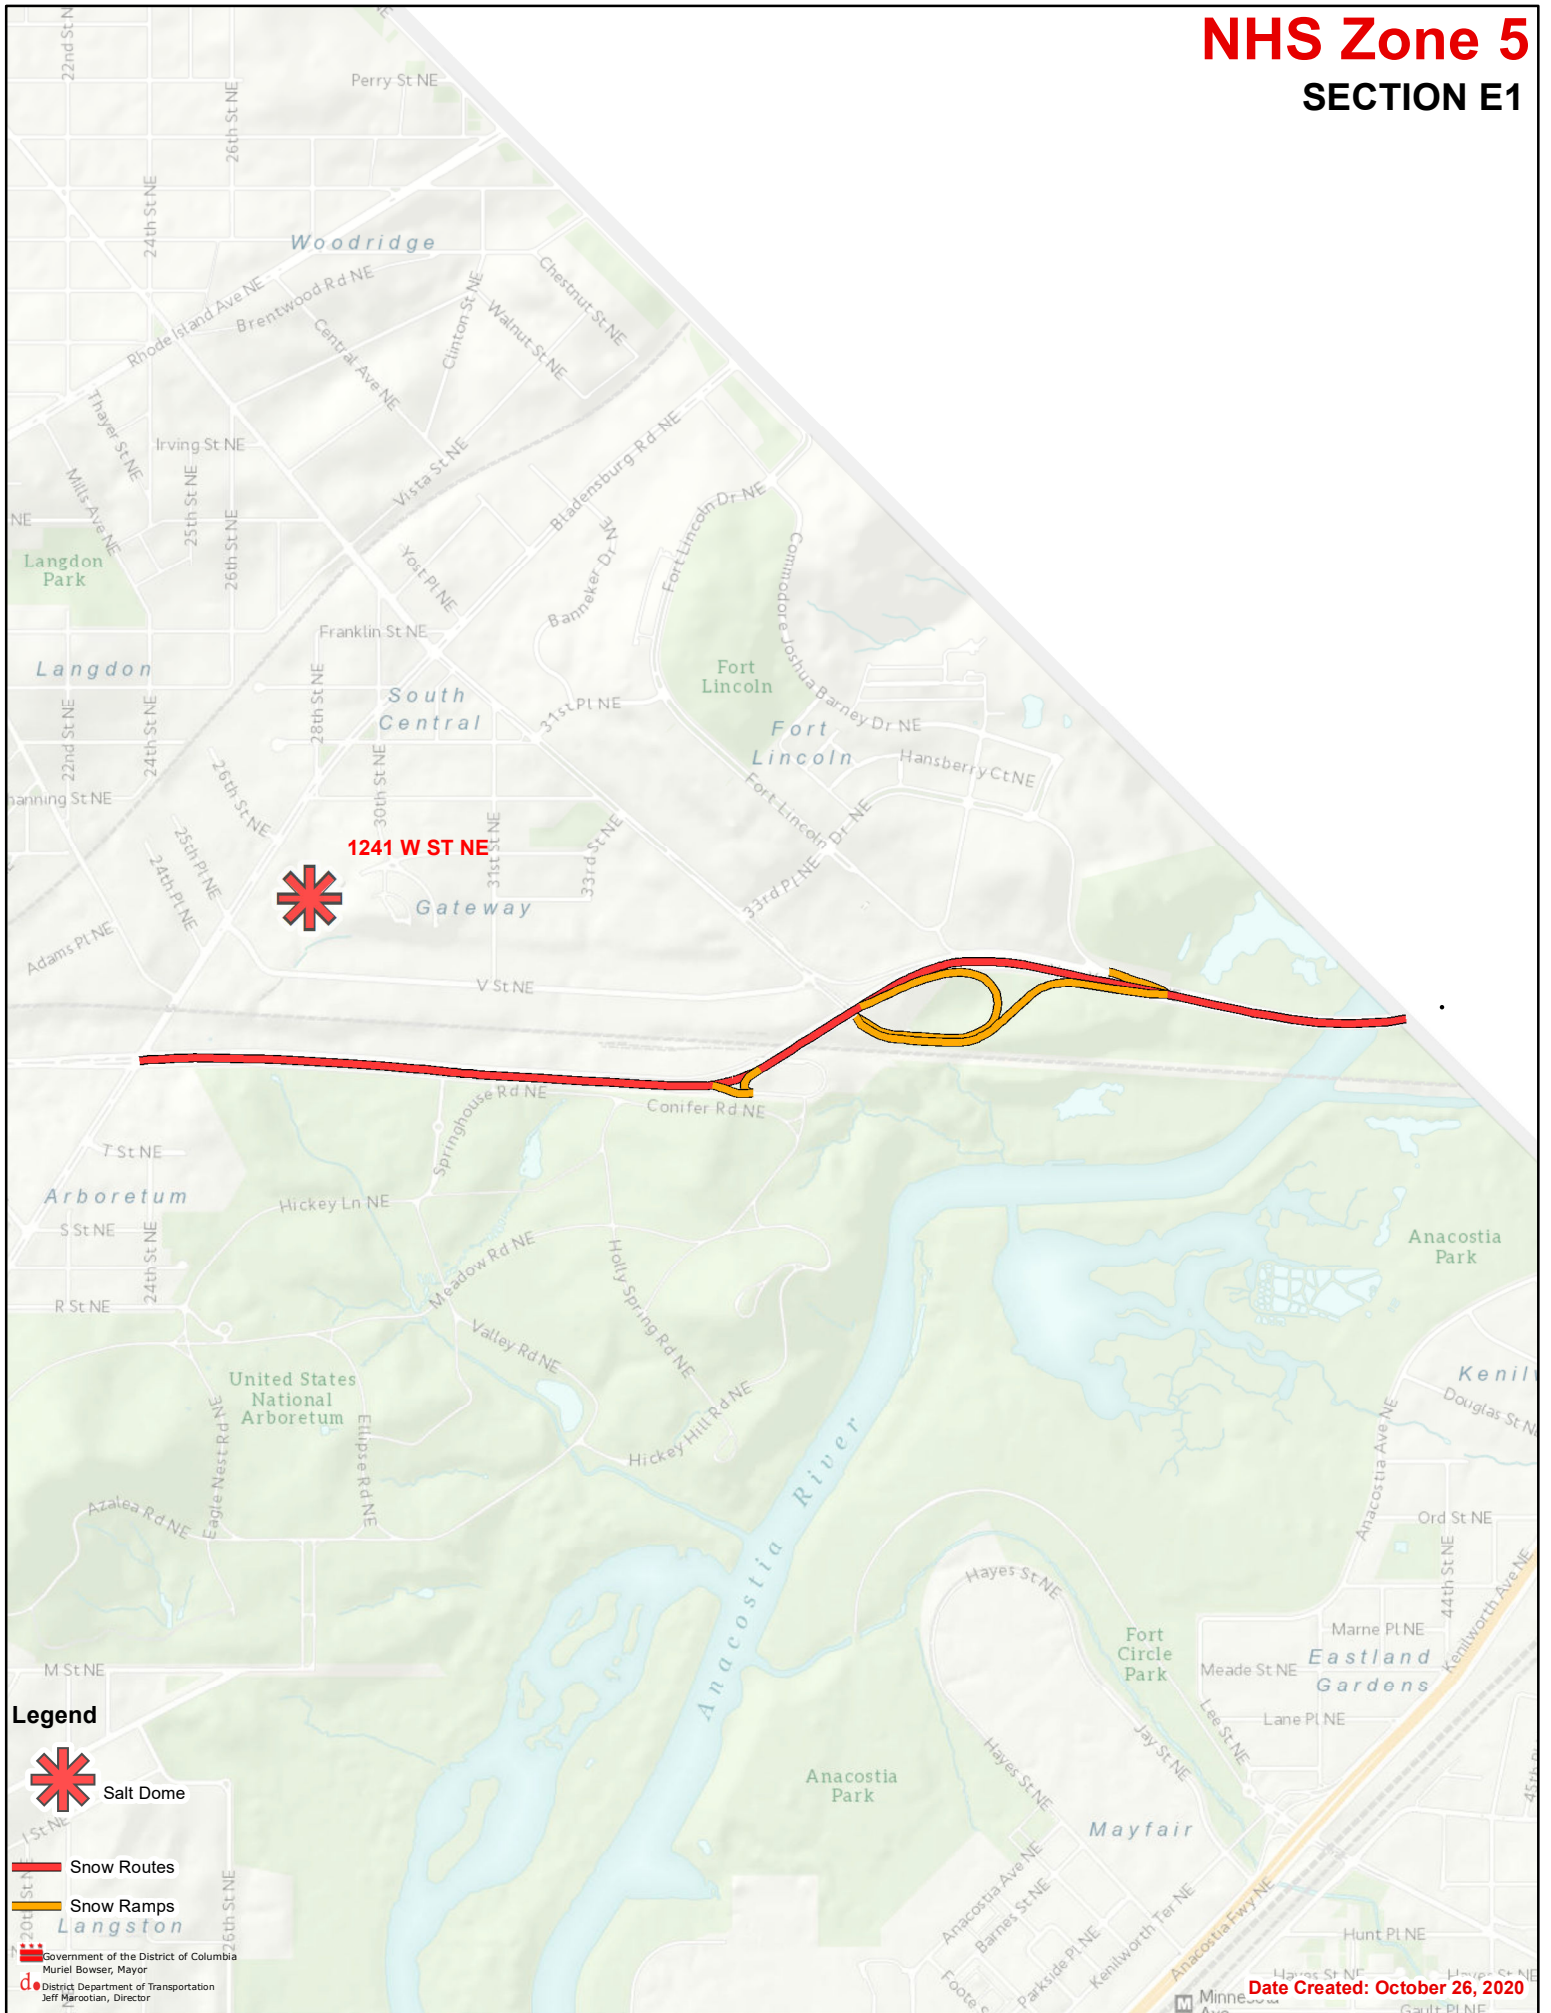

# NHS Zone 5

## SECTION E1

**Legend**

 Salt Dome

 Snow Routes

 Snow Ramps

 Government of the District of Columbia  
Muriel Bowser, Mayor

 District Department of Transportation  
Jeff Marootian, Director

Date Created: October 26, 2020