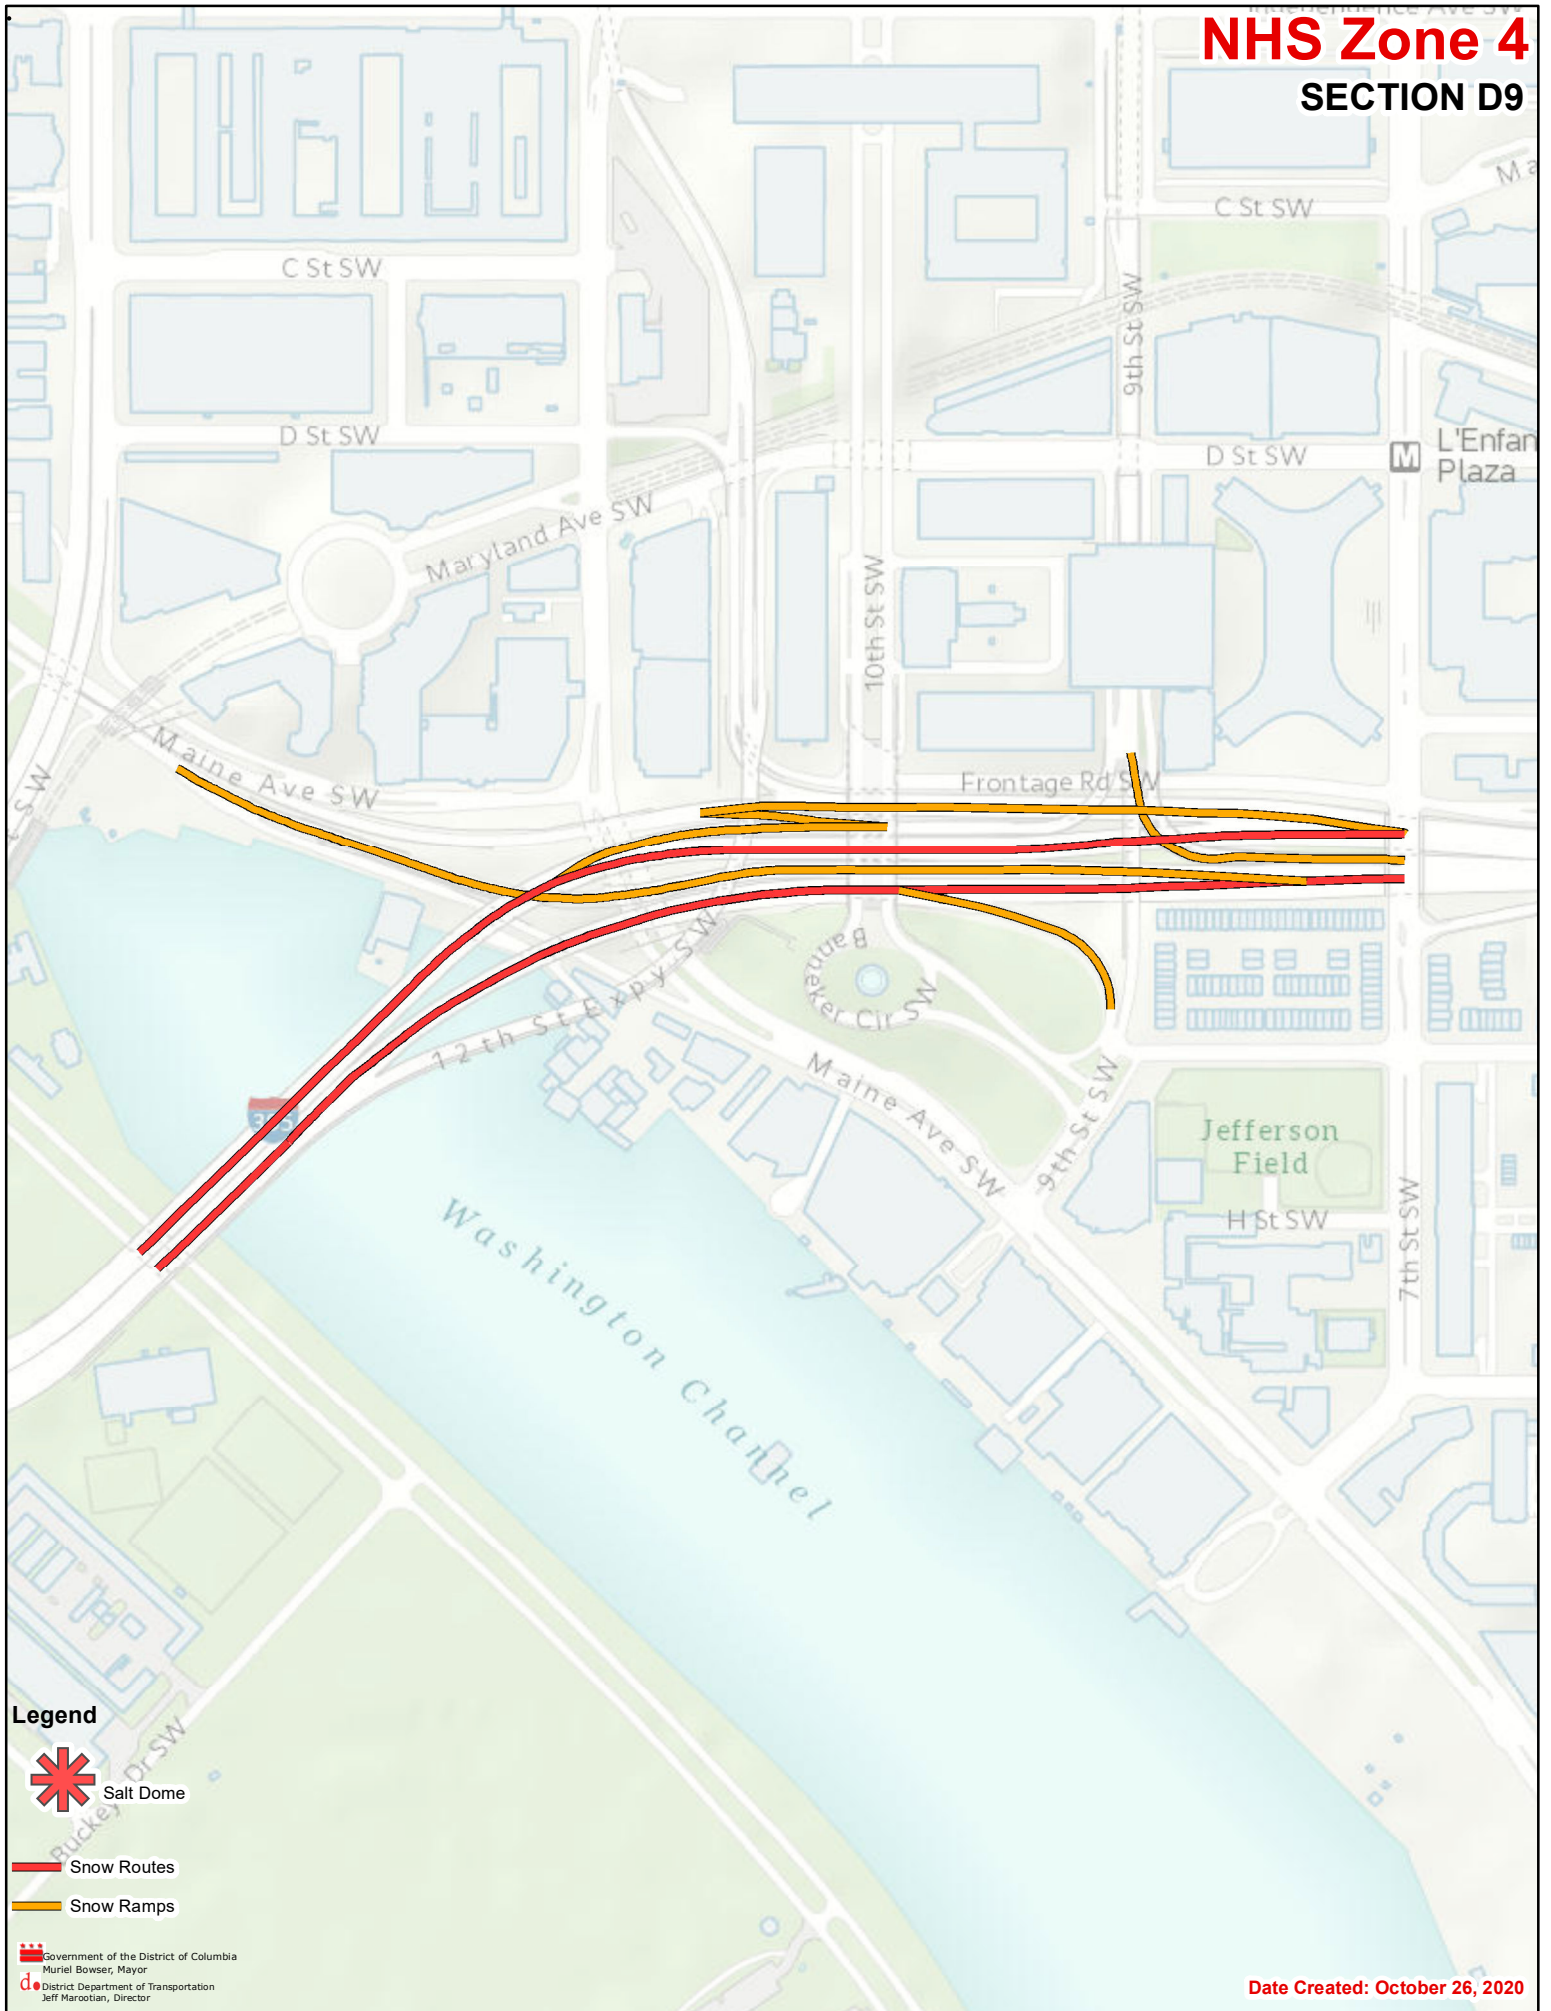

NHS Zone 4

SECTION D9

Legend

Salt Dome

Snow Routes

Snow Ramps