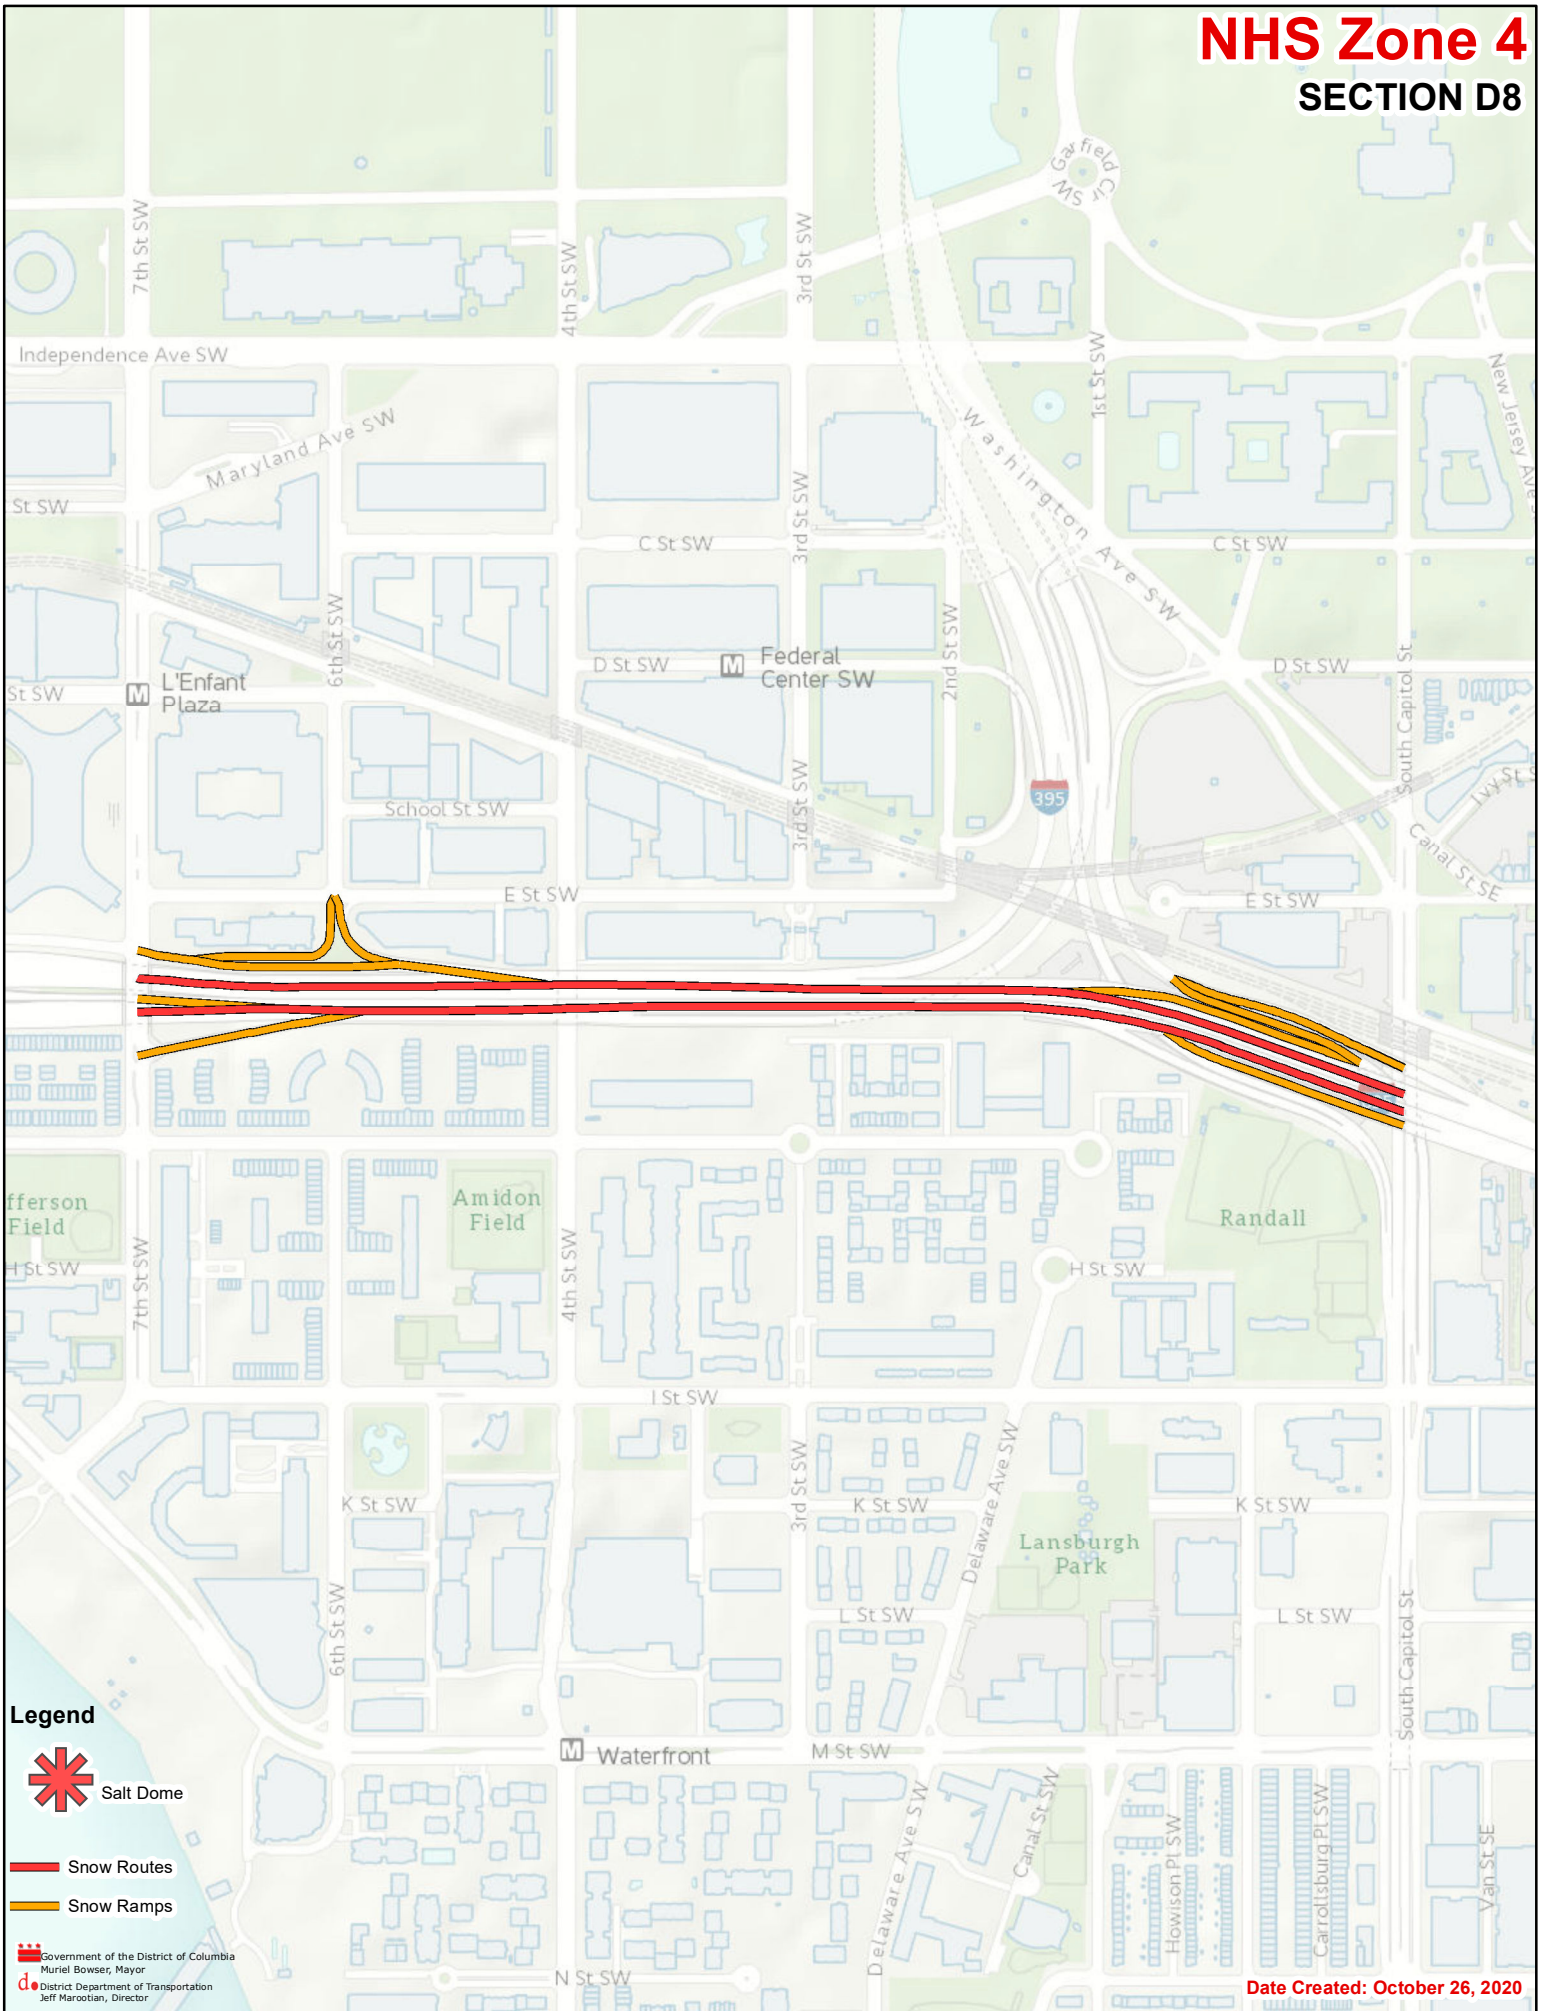

# NHS Zone 4 SECTION D8

- Legend**
-  Salt Dome
  -  Snow Routes
  -  Snow Ramps

Government of the District of Columbia  
Muriel Bowser, Mayor  
District Department of Transportation  
Jeff Marootian, Director