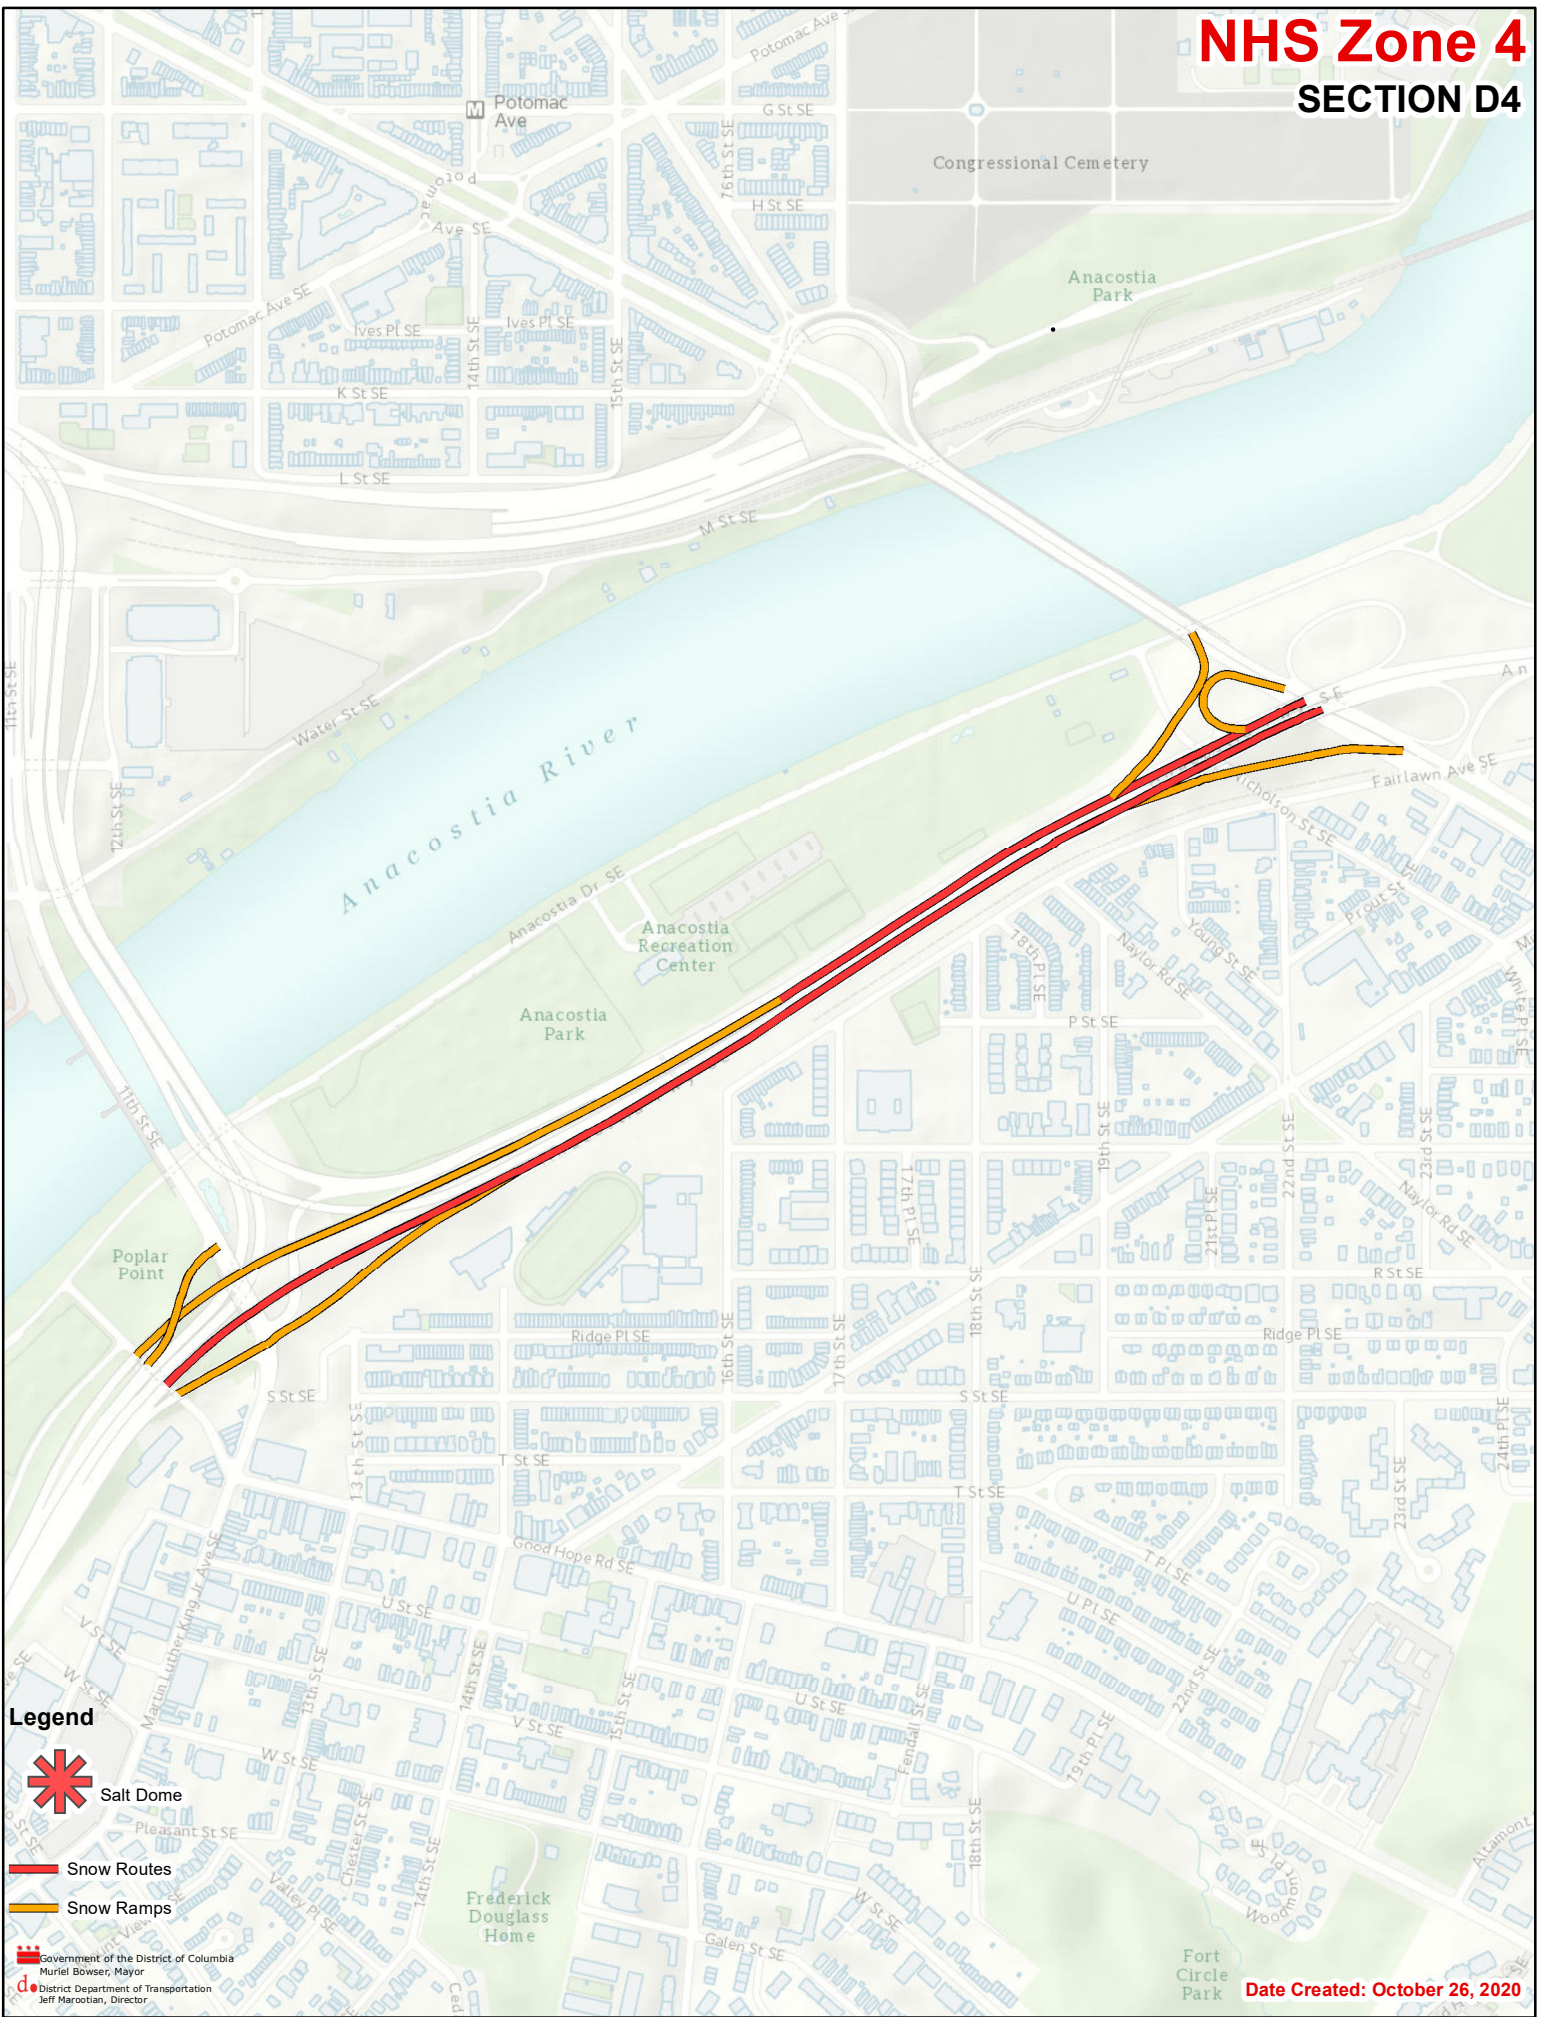

# NHS Zone 4

## SECTION D4

- Legend**
-  Salt Dome
  -  Snow Routes
  -  Snow Ramps

Government of the District of Columbia  
Muriel Bowser, Mayor  
District Department of Transportation  
Jeff Marootian, Director

Date Created: October 26, 2020