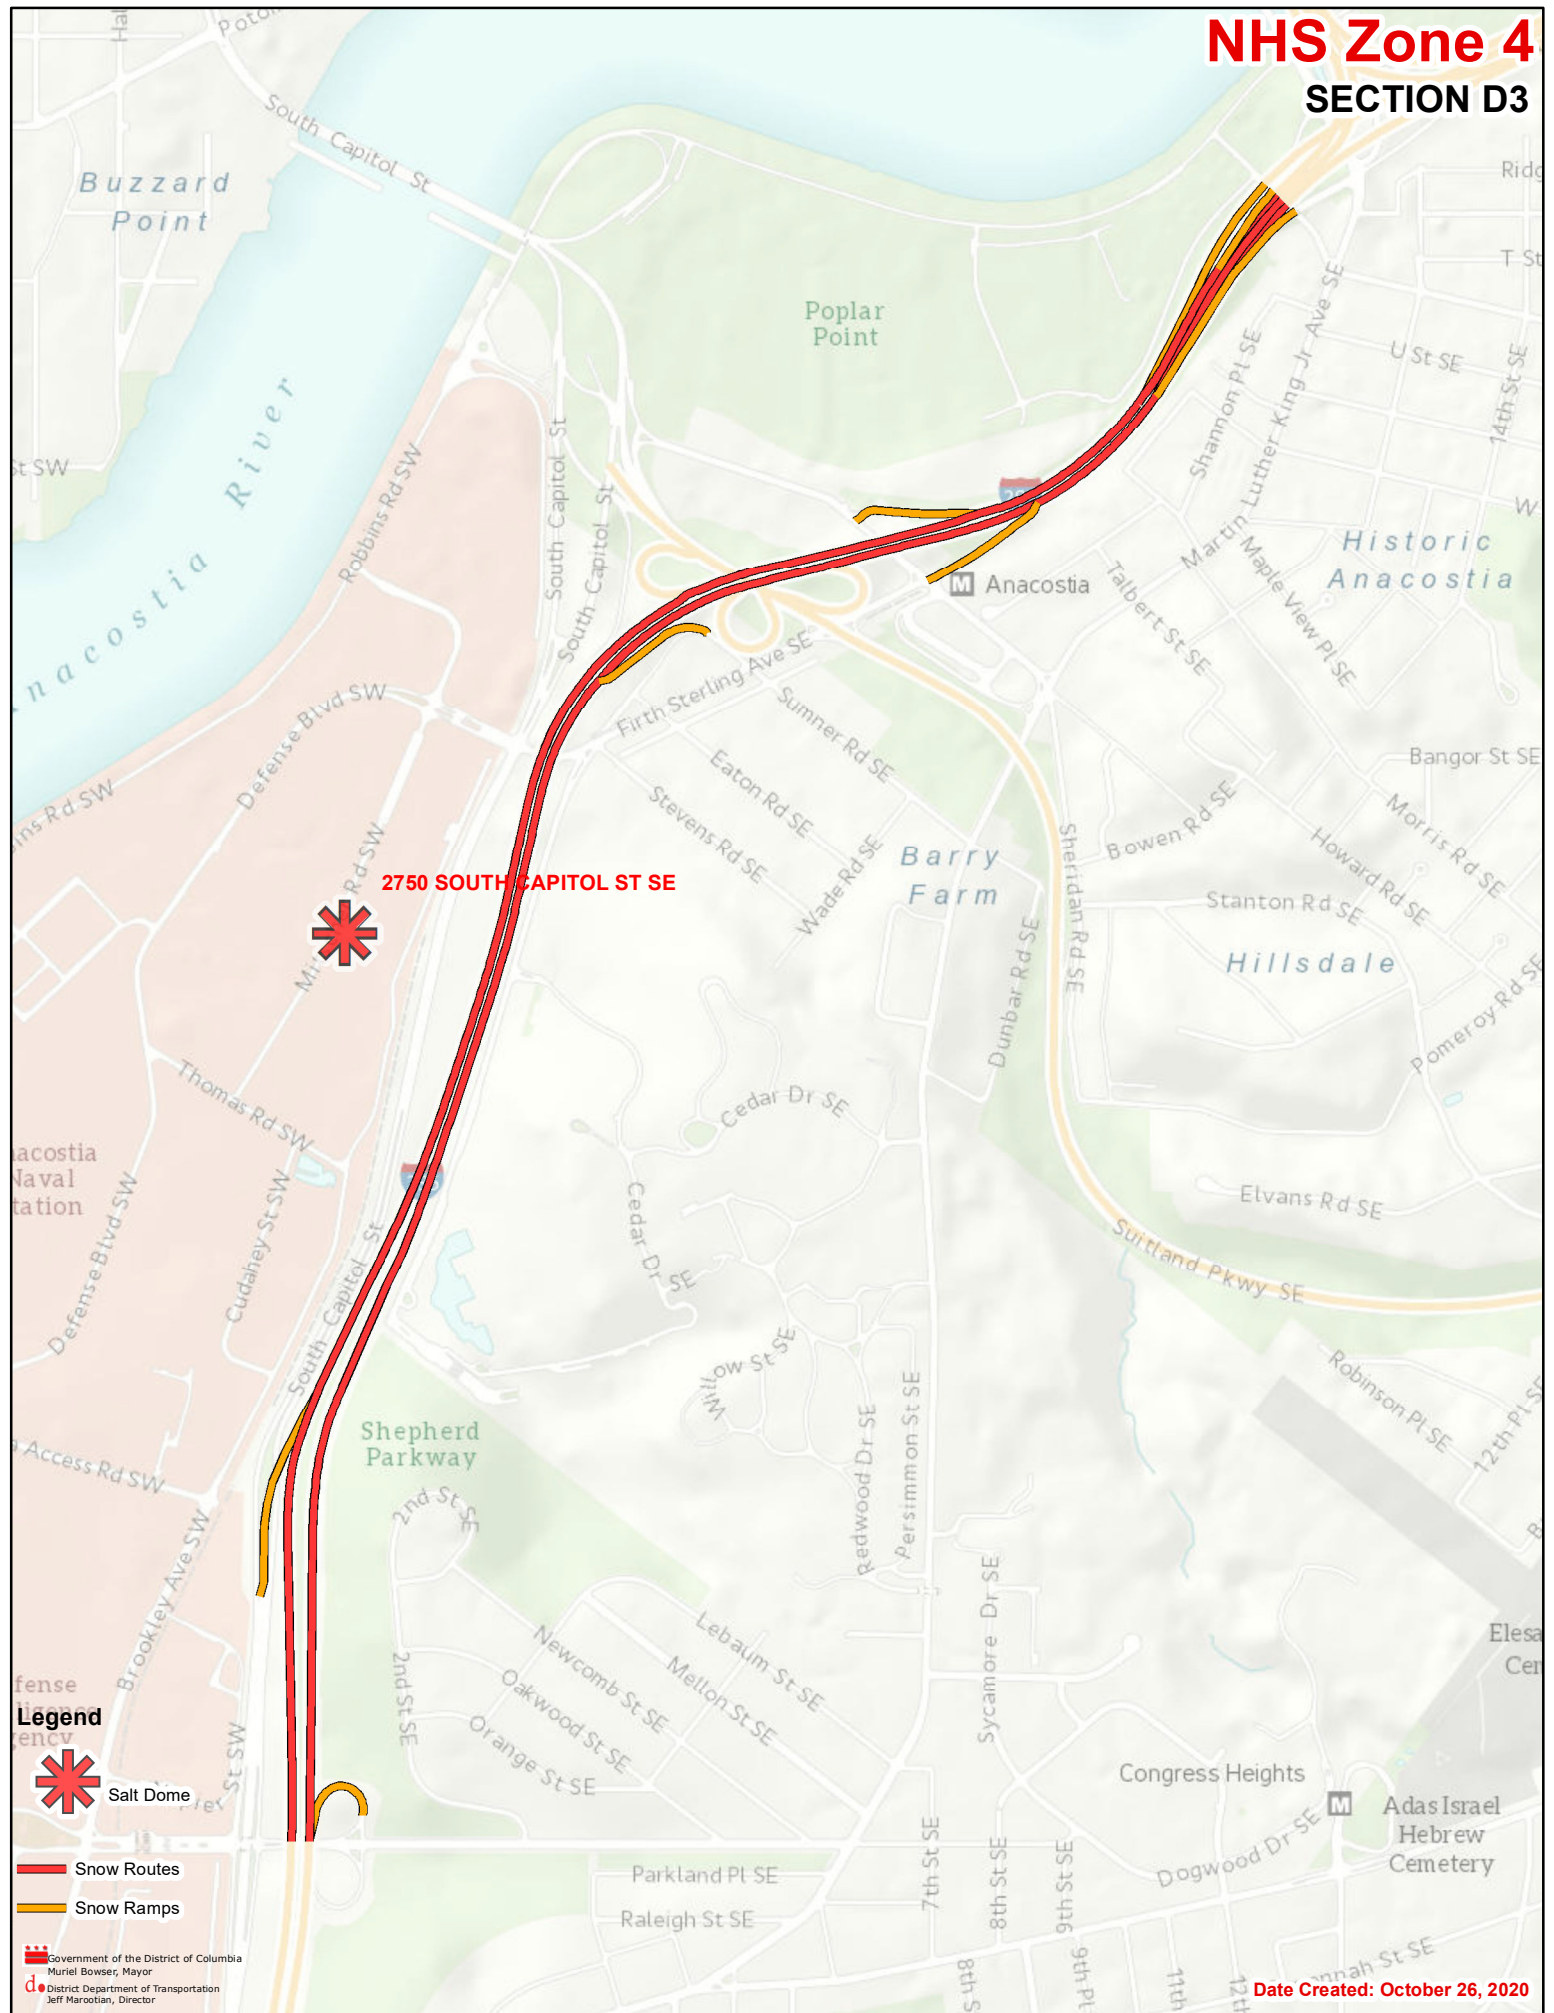

NHS Zone 4

SECTION D3

- Legend**
-  Salt Dome
 -  Snow Routes
 -  Snow Ramps